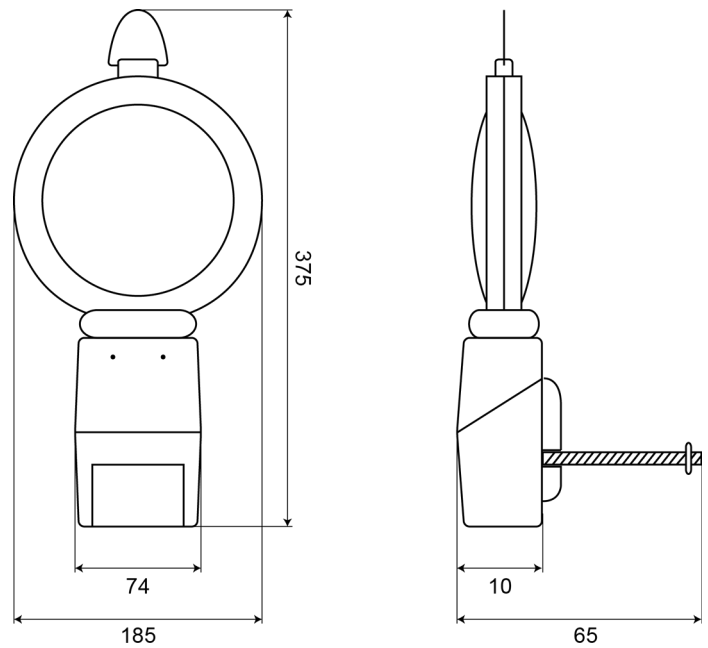

LED FLASHERS

110

Monolight | LED | battery operated | amber

EAN: 5414184200005

Specifications

Battery	Yes	Number of LEDs	1
Certification	EN 12352 - L3	Operating voltage	Battery
Color	Amber	Packing	Bulk
Colour of lens	Amber	Shape	Round
Connection	N/A	Specifications	Automatic solar switch turns light off during daylight
Dimensions	185 x 120 x 340 mm	Supplied with	Anti-theft bracket
ECE R65	No	Synchronisable	No
Flash patterns	Flash and steady burn	To be ordered by	1
Flashes/minute	60-70	Weight (kg)	0,580 Kg
Length of cable (m)	N/A		
Light source	LED		
Mounting	Anti-theft bracket		