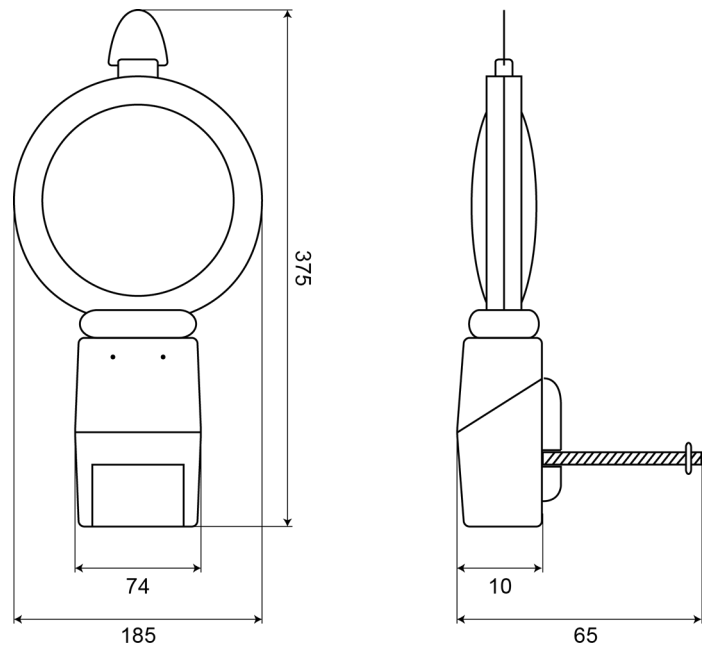

LED FLASHERS

110

Monolight | LED | battery operated | amber

EAN: 5414184200005

Specifications

Battery	Yes
Certification	EN 12352 - L3
Color	Amber
Colour of lens	Amber
Connection	N/A
Dimensions	185 x 120 x 340 mm
ECE R65	No
Flash patterns	Flash and steady burn
Flashes/minute	60-70
Length of cable (m)	N/A
Light source	LED
Mounting	Anti-theft bracket

Number of LEDs	1
Operating voltage	Battery
Packing	Bulk
Shape	Round
Specifications	Automatic solar switch turns light off during daylight
Supplied with	Anti-theft bracket
Synchronisable	No
To be ordered by	1
Weight (kg)	0,580 Kg