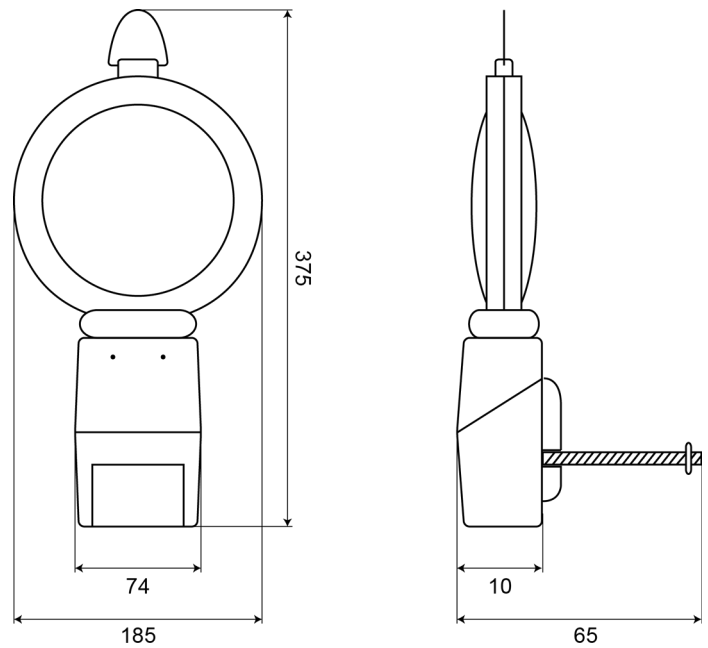

# LED FLASHERS

110

Monolight | LED | battery operated | amber

EAN: 5414184200005

## Specifications

Battery	Yes
Certification	EN 12352 - L3
Color	Amber
Colour of lens	Amber
Connection	N/A
Dimensions	185 x 120 x 340 mm
ECE R65	No
Flash patterns	Flash and steady burn
Flashes/minute	60-70
Length of cable (m)	N/A
Light source	LED
Mounting	Surface mount

Number of LEDs	1
Operating voltage	Battery
Packing	Bulk
Shape	Round
Specifications	Automatic solar switch turns light off during daylight
Supplied with	Anti-theft bracket
Synchronisable	No
To be ordered by	1
Weight (kg)	0,580 Kg