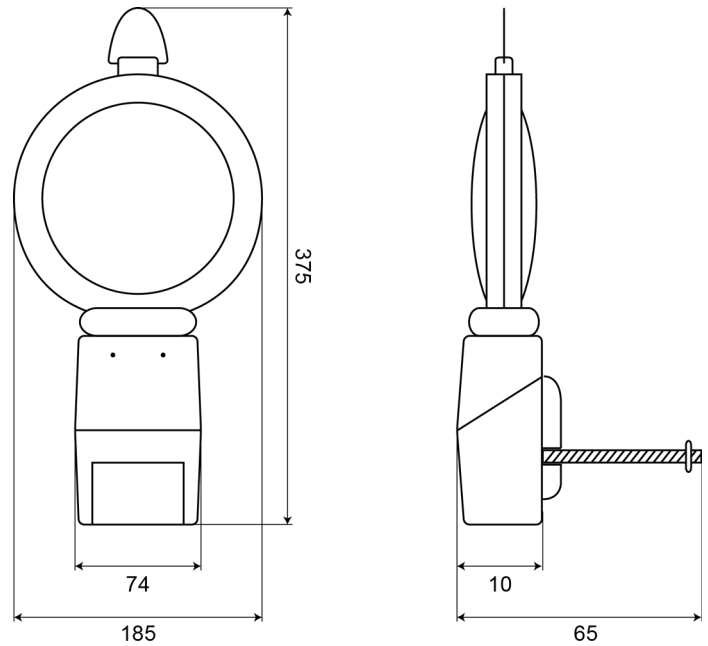

# LED FLASHERS

110

Monolight | LED | battery operated | amber

EAN: 5414184200005

## Specifications

Battery	Yes
Certification	EN 12352 - L3
Color	Amber
Colour of lens	Amber
Connection	N/A
Dimensions	185 x 120 x 340 mm
ECE R65	No
Flash patterns	Flash and steady burn
Flashes/minute	60-70
Length of cable (m)	N/A
Light source	LED
Mounting	Anti-theft bracket

Number of LEDs	1
Operating voltage	Battery
Packing	Bulk
Shape	Round
Specifications	Automatic solar switch turns light off during daylight
Supplied with	Anti-theft bracket
Synchronisable	No
To be ordered by	1
Weight (kg)	0,580 Kg