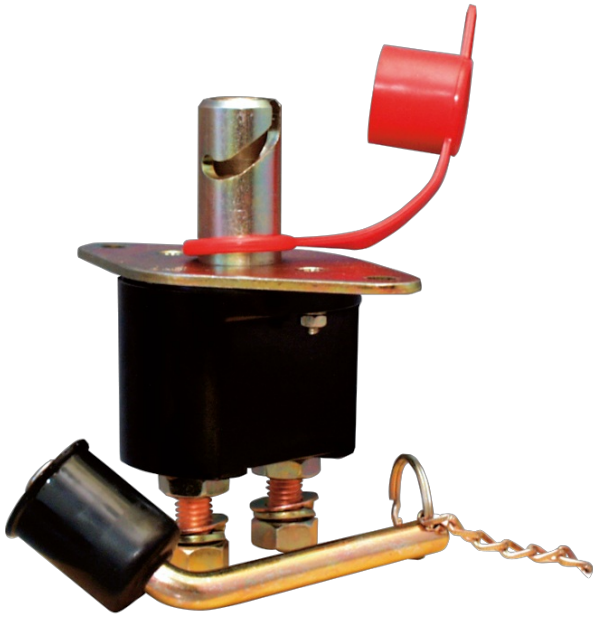

1255

Battery switch | 250-1000A | 12/24V

EAN: 5414184630055

## Specifications

Characteristics	250A continuous - 1000A for 5 seconds - at 12V
Operating voltage	12V - 24V
To be ordered by	1
Type	Battery switch

Weight (kg)	0,58 Kg
-------------	---------