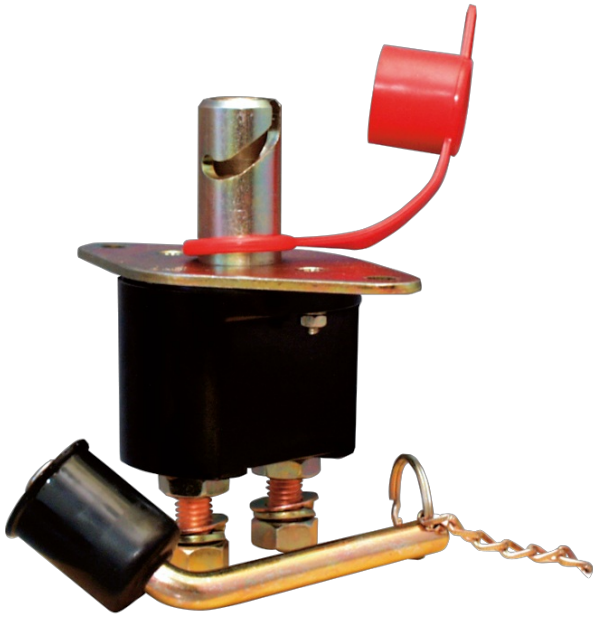

1255

Battery switch | 250-1000A | 12/24V

EAN: 5414184630055

Specifications

Characteristics	250A continuous - 1000A for 5 seconds - at 12V
Operating voltage	12V - 24V
To be ordered by	1
Type	Battery switch

Weight (kg)	0,58 Kg
-------------	---------