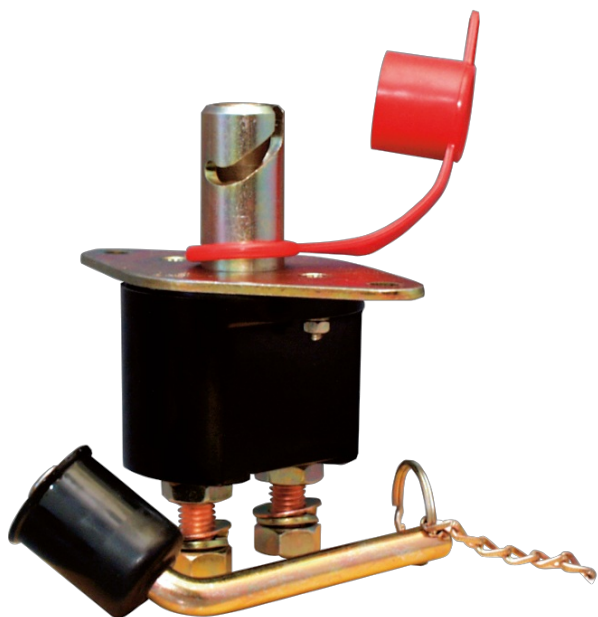

1255

Battery switch | 250-1000A | 12/24V

EAN: 5414184630055

Specifications

Characteristics	250A continuous - 1000A for 5 seconds - at 12V
Operating voltage	12V - 24V
To be ordered by	1
Type	Battery switch

Weight (kg)	0,58 Kg
-------------	---------