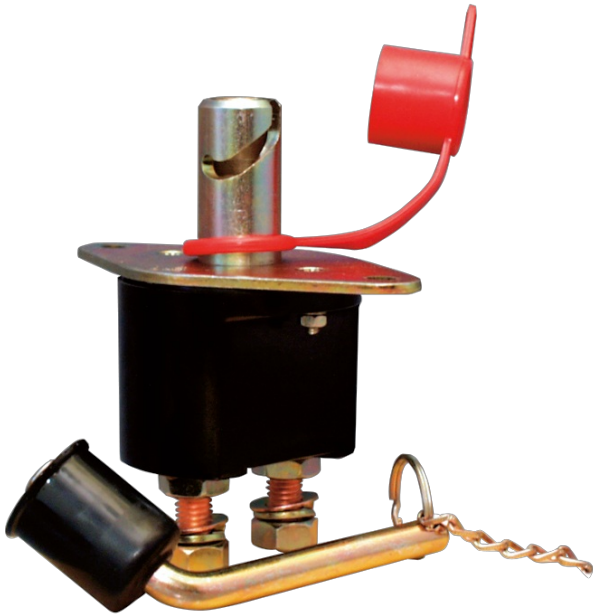

1255

Battery switch | 250-1000A | 12/24V

EAN: 5414184630055

Specifications

| | |
|-------------------|--|
| Characteristics | 250A continuous - 1000A for 5 seconds - at 12V |
| Operating voltage | 12V - 24V |
| To be ordered by | 1 |
| Type | Battery switch |

| | |
|-------------|---------|
| Weight (kg) | 0,58 Kg |
|-------------|---------|