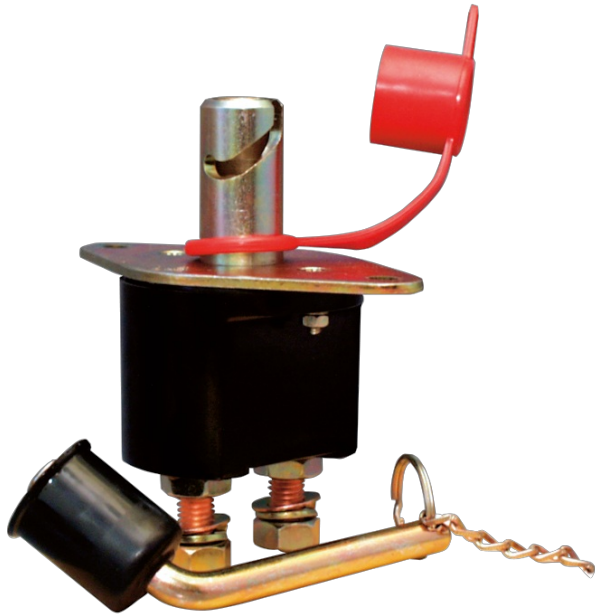

1255

Battery switch | 250-1000A | 12/24V

EAN: 5414184630055

## Specifications

Characteristics	250A continuous - 1000A for 5 seconds - at 12V
Operating voltage	12V - 24V
To be ordered by	1
Type	Battery switch

Weight (kg)	0,58 Kg
-------------	---------