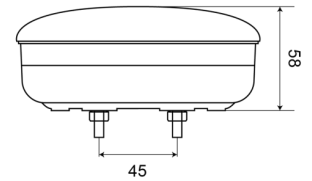

# LIGHTS FRONT AND REAR

1400-1LOW

Rear light | LED | slim version | left+right | 12-24V

EAN: 5414184270015

## Specifications

|                |                   |                          |                     |
|----------------|-------------------|--------------------------|---------------------|
| Certification  | ECE               | Mounting side            | Rear - Left & right |
| Color          | Amber/red         | Operating voltage        | 12V - 24V           |
| Colour of lens | Amber/red         | Supplied with            | Mounting screws     |
| Connection     | Push-on terminals | Thickness mm             | 58 mm               |
| Diameter mm    | 140 mm            | To be ordered by         | 1                   |
| EMC            | EMC               | Type                     | Rear lights         |
| IP-degree      | IP67              | Weight (kg)              | 0,412 Kg            |
| Light source   | LED               | With Direction indicator | Yes                 |
| Mounting       | Surface mount     | With Tail-Stop           | Yes                 |