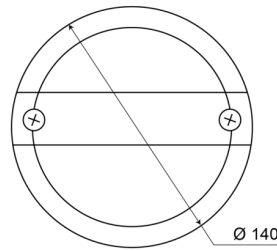

# LIGHTS FRONT AND REAR

1400-1LOW

Rear light | LED | slim version | left+right | 12-24V

EAN: 5414184270015

## Specifications

|                |                   |                          |                     |
|----------------|-------------------|--------------------------|---------------------|
| Certification  | ECE               | Mounting side            | Rear - Left & right |
| Color          | Amber/red         | Operating voltage        | 12V - 24V           |
| Colour of lens | Amber/red         | Supplied with            | Mounting screws     |
| Connection     | Push-on terminals | Thickness mm             | 58 mm               |
| Diameter mm    | 140 mm            | To be ordered by         | 1                   |
| EMC            | EMC               | Type                     | Rear lights         |
| IP-degree      | IP67              | Weight (kg)              | 0,412 Kg            |
| Light source   | LED               | With Direction indicator | Yes                 |
| Mounting       | Surface mount     | With Tail-Stop           | Yes                 |