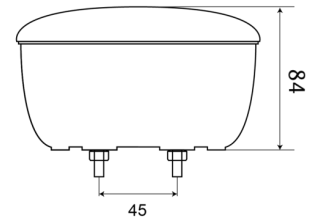

LIGHTS FRONT AND REAR

1400-2

Rear fog light | LED | round | 12-24V

EAN: 5414184270022

Specifications

Certification	ECE
Color	Red
Colour of lens	Red
Connection	Push-on terminals
Diameter mm	140 mm
EMC	EMC
IP-degree	IP67
Light source	LED
Mounting	Surface mount
Mounting side	Rear - Left & right

Operating voltage	12V - 24V
Packing	POS packaging
Supplied with	Mounting screws
Thickness mm	84 mm
To be ordered by	1
Type	Rear fog lights
Weight (kg)	0,430 Kg