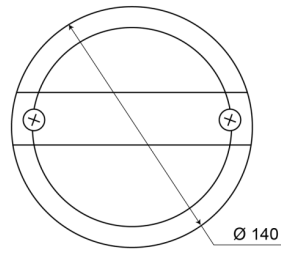

LIGHTS FRONT AND REAR

1400-2

Rear fog light | LED | round | 12-24V

EAN: 5414184270022

Specifications

| | | | |
|----------------|---------------------|-------------------|-----------------|
| Certification | ECE | Operating voltage | 12V - 24V |
| Color | Red | Packing | POS packaging |
| Colour of lens | Red | Supplied with | Mounting screws |
| Connection | Push-on terminals | Thickness mm | 84 mm |
| Diameter mm | 140 mm | To be ordered by | 1 |
| EMC | EMC | Type | Rear fog lights |
| IP-degree | IP67 | Weight (kg) | 0,430 Kg |
| Light source | LED | | |
| Mounting | Surface mount | | |
| Mounting side | Rear - Left & right | | |