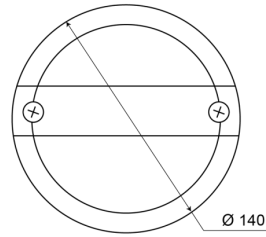

LIGHTS FRONT AND REAR

1400-2

LED rear fog light | round | 12-24V

EAN: 5414184270022

Specifications

Certification	ECE
Color	Red
Colour of lens	Red
Connection	Push-on terminals
Diameter mm	140 mm
EMC	EMC
IP-degree	IP67
Light source	LED
Mounting	Surface mount
Mounting side	Rear - Left & right

Operating voltage	12V - 24V
Packing	POS packaging
Supplied with	Mounting screws
Thickness mm	84 mm
To be ordered by	1
Type	Rear fog lights
Weight (kg)	0,43 Kg

Good to know

Also available in LOW version (58 mm)