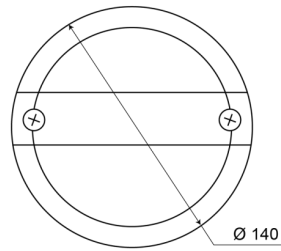

LIGHTS FRONT AND REAR

1400-2

Rear fog light | LED | round | 12-24V

EAN: 5414184270022

Specifications

Certification	ECE
Color	Red
Colour of lens	Red
Connection	Push-on terminals
Diameter mm	140 mm
EMC	EMC
IP-degree	IP67
Light source	LED
Mounting	Surface mount
Mounting side	Rear - Left & right

Operating voltage	12V - 24V
Packing	POS packaging
Supplied with	Mounting screws
Thickness mm	84 mm
To be ordered by	1
Type	Rear fog lights
Weight (kg)	0,430 Kg