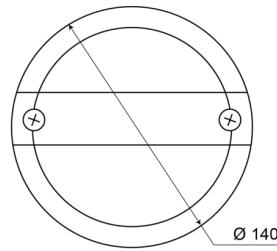

LIGHTS FRONT AND REAR

1400-2

Rear fog light | LED | round | 12-24V

EAN: 5414184270022

Specifications

Certification	ECE	Operating voltage	12V - 24V
Color	Red	Packing	POS packaging
Colour of lens	Red	Supplied with	Mounting screws
Connection	Push-on terminals	Thickness mm	84 mm
Diameter mm	140 mm	To be ordered by	1
EMC	EMC	Type	Rear fog lights
IP-degree	IP67	Weight (kg)	0,430 Kg
Light source	LED		
Mounting	Surface mount		
Mounting side	Rear - Left & right		