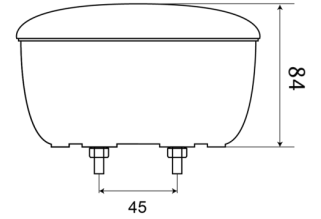

LIGHTS FRONT AND REAR

1400-2

Rear fog light | LED | round | 12-24V

EAN: 5414184270022

Specifications

| | | | |
|----------------|---------------------|-------------------|-----------------|
| Certification | ECE | Operating voltage | 12V - 24V |
| Color | Red | Packing | POS packaging |
| Colour of lens | Red | Supplied with | Mounting screws |
| Connection | Push-on terminals | Thickness mm | 84 mm |
| Diameter mm | 140 mm | To be ordered by | 1 |
| EMC | EMC | Type | Rear fog lights |
| IP-degree | IP67 | Weight (kg) | 0,430 Kg |
| Light source | LED | | |
| Mounting | Surface mount | | |
| Mounting side | Rear - Left & right | | |