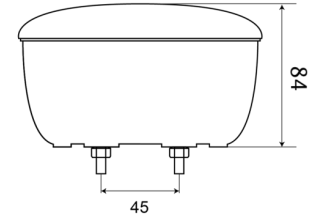

LIGHTS FRONT AND REAR

1400-2

Rear fog light | LED | round | 12-24V

EAN: 5414184270022

Specifications

Certification	ECE	Operating voltage	12V - 24V
Color	Red	Packing	POS packaging
Colour of lens	Red	Supplied with	Mounting screws
Connection	Push-on terminals	Thickness mm	84 mm
Diameter mm	140 mm	To be ordered by	1
EMC	EMC	Type	Rear fog lights
IP-degree	IP67	Weight (kg)	0,430 Kg
Light source	LED		
Mounting	Surface mount		
Mounting side	Rear - Left & right		