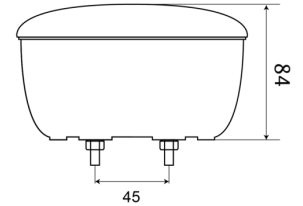

LIGHTS FRONT AND REAR

1400-2

LED rear fog light | round | 12-24V

EAN: 5414184270022

Specifications

Certification	ECE
Color	Red
Colour of lens	Red
Connection	Push-on terminals
Diameter mm	140 mm
EMC	EMC
IP-degree	IP67
Light source	LED
Mounting	Surface mount
Mounting side	Rear - Left & right

Operating voltage	12V - 24V
Packing	POS packaging
Supplied with	Mounting screws
Thickness mm	84 mm
To be ordered by	1
Type	Rear fog lights
Weight (kg)	0,43 Kg

Good to know

Also available in LOW version (58 mm)