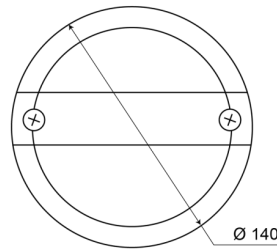

LIGHTS FRONT AND REAR

1400-2LOW

Rear fog light | LED | slim version | round | 12-24V

EAN: 5414184270039

Specifications

| | | | |
|----------------|-------------------|-------------------|---------------------|
| Certification | ECE | Mounting | Surface mount |
| Color | Red | Mounting side | Rear - Left & right |
| Colour of lens | Red | Operating voltage | 12V - 24V |
| Connection | Push-on terminals | Supplied with | Mounting screws |
| Diameter mm | 140 mm | Thickness mm | 58 mm |
| EMC | EMC | To be ordered by | 1 |
| IP-degree | IP67 | Type | Rear fog lights |
| Light source | LED | Weight (kg) | 0,401 Kg |