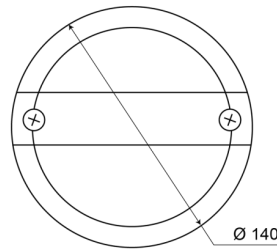

LIGHTS FRONT AND REAR

1400-2LOW

Rear fog light | LED | slim version | round | 12-24V

EAN: 5414184270039

Specifications

Certification	ECE	Mounting	Surface mount
Color	Red	Mounting side	Rear - Left & right
Colour of lens	Red	Operating voltage	12V - 24V
Connection	Push-on terminals	Supplied with	Mounting screws
Diameter mm	140 mm	Thickness mm	58 mm
EMC	EMC	To be ordered by	1
IP-degree	IP67	Type	Rear fog lights
Light source	LED	Weight (kg)	0,401 Kg