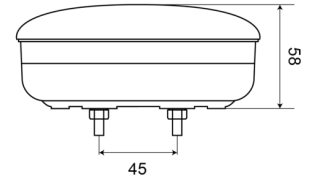

LIGHTS FRONT AND REAR

1400-2LOW

Rear fog light | LED | slim version | round | 12-24V

EAN: 5414184270039

Specifications

Certification	ECE	Mounting	Surface mount
Color	Red	Mounting side	Rear - Left & right
Colour of lens	Red	Operating voltage	12V - 24V
Connection	Push-on terminals	Supplied with	Mounting screws
Diameter mm	140 mm	Thickness mm	58 mm
EMC	EMC	To be ordered by	1
IP-degree	IP67	Type	Rear fog lights
Light source	LED	Weight (kg)	0,401 Kg