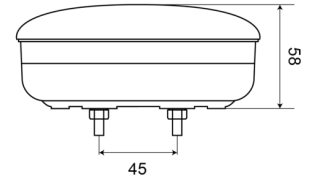

LIGHTS FRONT AND REAR

1400-2LOW

Rear fog light | LED | slim version | round | 12-24V

EAN: 5414184270039

Specifications

| | | | |
|----------------|-------------------|-------------------|---------------------|
| Certification | ECE | Mounting | Surface mount |
| Color | Red | Mounting side | Rear - Left & right |
| Colour of lens | Red | Operating voltage | 12V - 24V |
| Connection | Push-on terminals | Supplied with | Mounting screws |
| Diameter mm | 140 mm | Thickness mm | 58 mm |
| EMC | EMC | To be ordered by | 1 |
| IP-degree | IP67 | Type | Rear fog lights |
| Light source | LED | Weight (kg) | 0,401 Kg |