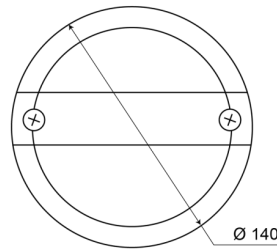

# LIGHTS FRONT AND REAR

1400-2LOW

Rear fog light | LED | slim version | round | 12-24V

EAN: 5414184270039

## Specifications

Certification	ECE	Mounting	Surface mount
Color	Red	Mounting side	Rear - Left & right
Colour of lens	Red	Operating voltage	12V - 24V
Connection	Push-on terminals	Supplied with	Mounting screws
Diameter mm	140 mm	Thickness mm	58 mm
EMC	EMC	To be ordered by	1
IP-degree	IP67	Type	Rear fog lights
Light source	LED	Weight (kg)	0,401 Kg