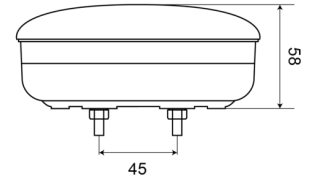

## Specifications

Certification	ECE	Mounting	Surface mount
Color	Red	Mounting side	Rear - Left & right
Colour of lens	Red	Operating voltage	12V - 24V
Connection	Push-on terminals	Supplied with	Mounting screws
Diameter mm	140 mm	Thickness mm	58 mm
EMC	EMC	To be ordered by	1
IP-degree	IP67	Type	Rear fog lights
Light source	LED	Weight (kg)	0,401 Kg