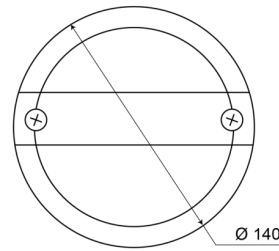

# LIGHTS FRONT AND REAR

1400-2LOW

Rear fog light | LED | slim version | round | 12-24V

EAN: 5414184270039

## Specifications

Certification	ECE	Mounting	Surface mount
Color	Red	Mounting side	Rear - Left & right
Colour of lens	Red	Operating voltage	12V - 24V
Connection	Push-on terminals	Supplied with	Mounting screws
Diameter mm	140 mm	Thickness mm	58 mm
EMC	EMC	To be ordered by	1
IP-degree	IP67	Type	Rear fog lights
Light source	LED	Weight (kg)	0,401 Kg