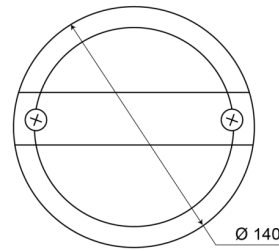

LIGHTS FRONT AND REAR

1400-3

Reversing light | LED | round | 12-24V

EAN: 5414184270046

Specifications

Certification	ECE R23	Operating voltage	12V - 24V
Color	White	Packing	POS packaging
Colour of lens	White	Supplied with	Mounting screws
Connection	Push-on terminals	Thickness mm	84 mm
Diameter mm	140 mm	To be ordered by	1
EMC	EMC	Type	Reverse lights
IP-degree	IP67	Weight (kg)	0,431 Kg
Light source	LED		
Mounting	Surface mount		
Mounting side	Rear - Left & right		