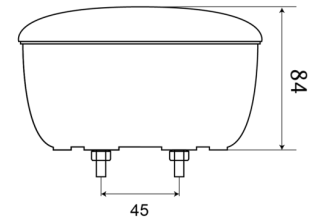

## Specifications

Certification	ECE R23
Color	White
Colour of lens	White
Connection	Push-on terminals
Diameter mm	140 mm
EMC	EMC
IP-degree	IP67
Light source	LED
Mounting	Surface mount
Mounting side	Rear - Left & right

Operating voltage	12V - 24V
Packing	POS packaging
Supplied with	Mounting screws
Thickness mm	84 mm
To be ordered by	1
Type	Reverse lights
Weight (kg)	0,431 Kg