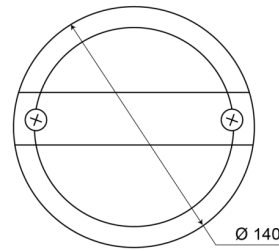

LIGHTS FRONT AND REAR

1400-3

Reversing light | LED | round | 12-24V

EAN: 5414184270046

Specifications

Certification	ECE R23	Operating voltage	12V - 24V
Color	White	Packing	POS packaging
Colour of lens	White	Supplied with	Mounting screws
Connection	Push-on terminals	Thickness mm	84 mm
Diameter mm	140 mm	To be ordered by	1
EMC	EMC	Type	Reverse lights
IP-degree	IP67	Weight (kg)	0,431 Kg
Light source	LED		
Mounting	Surface mount		
Mounting side	Rear - Left & right