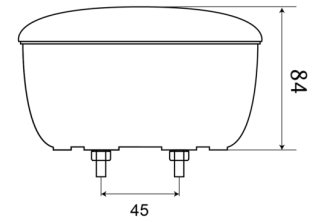

## Specifications

Certification	ECE R23
Color	White
Colour of lens	White
Connection	Push-on terminals
Diameter mm	140 mm
EMC	EMC
IP-degree	IP67
Light source	LED
Mounting	Surface mount
Mounting side	Rear - Left & right

Operating voltage	12V - 24V
Packing	POS packaging
Supplied with	Mounting screws
Thickness mm	84 mm
To be ordered by	1
Type	Reverse lights
Weight (kg)	0,431 Kg