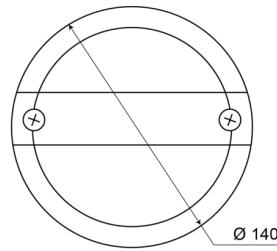

## Specifications

Certification	ECE R23
Color	White
Colour of lens	White
Connection	Push-on terminals
Diameter mm	140 mm
EMC	EMC
IP-degree	IP67
Light source	LED
Mounting	Surface mount
Mounting side	Rear - Left & right

Operating voltage	12V - 24V
Packing	POS packaging
Supplied with	Mounting screws
Thickness mm	84 mm
To be ordered by	1
Type	Reverse lights
Weight (kg)	0,431 Kg