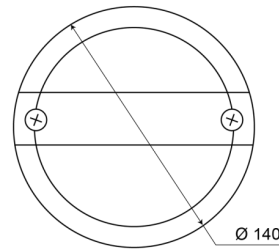

LIGHTS FRONT AND REAR

1400-3

Reversing light | LED | round | 12-24V

EAN: 5414184270046

Specifications

Certification	ECE R23
Color	White
Colour of lens	White
Connection	Push-on terminals
Diameter mm	140 mm
EMC	EMC
IP-degree	IP67
Light source	LED
Mounting	Surface mount
Mounting side	Rear - Left & right

Operating voltage	12V - 24V
Packing	POS packaging
Supplied with	Mounting screws
Thickness mm	84 mm
To be ordered by	1
Type	Reverse lights
Weight (kg)	0,431 Kg