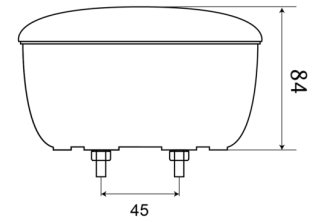

LIGHTS FRONT AND REAR

1400-3

Reversing light | LED | round | 12-24V

EAN: 5414184270046

Specifications

Certification	ECE R23
Color	White
Colour of lens	White
Connection	Push-on terminals
Diameter mm	140 mm
EMC	EMC
IP-degree	IP67
Light source	LED
Mounting	Surface mount
Mounting side	Rear - Left & right

Operating voltage	12V - 24V
Packing	POS packaging
Supplied with	Mounting screws
Thickness mm	84 mm
To be ordered by	1
Type	Reverse lights
Weight (kg)	0,431 Kg