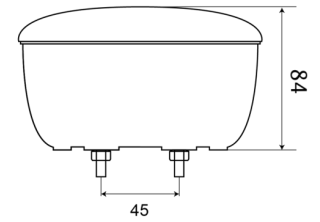

LIGHTS FRONT AND REAR

1400-3

Reversing light | LED | round | 12-24V

EAN: 5414184270046

Specifications

Certification	ECE R23	Operating voltage	12V - 24V
Color	White	Packing	POS packaging
Colour of lens	White	Supplied with	Mounting screws
Connection	Push-on terminals	Thickness mm	84 mm
Diameter mm	140 mm	To be ordered by	1
EMC	EMC	Type	Reverse lights
IP-degree	IP67	Weight (kg)	0,431 Kg
Light source	LED		
Mounting	Surface mount		
Mounting side	Rear - Left & right		