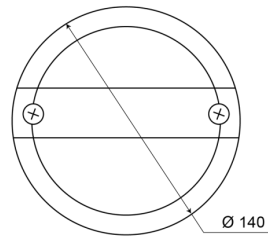

LIGHTS FRONT AND REAR

1400-3LOW

Reversing light | LED | slim version | 12-24V

EAN: 5414184270053

Specifications

Certification	ECE
Color	White
Colour of lens	White
Connection	Push-on terminals
Diameter mm	140 mm
EMC	EMC
IP-degree	IP67
Light source	LED

Mounting	Surface mount
Mounting side	Rear - Left & right
Operating voltage	12V - 24V
Supplied with	Mounting screws
Thickness mm	58 mm
To be ordered by	1
Type	Reverse lights
Weight (kg)	0,4 Kg

Good to know

Also available in HIGH version (84 mm)