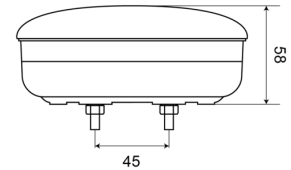

LIGHTS FRONT AND REAR

1400-3LOW

Reversing light | LED | slim version | 12-24V

EAN: 5414184270053

Specifications

Certification	ECE
Color	White
Colour of lens	White
Connection	Push-on terminals
Diameter mm	140 mm
EMC	EMC
IP-degree	IP67
Light source	LED

Mounting	Surface mount
Mounting side	Rear - Left & right
Operating voltage	12V - 24V
Supplied with	Mounting screws
Thickness mm	58 mm
To be ordered by	1
Type	Reverse lights
Weight (kg)	0,4 Kg

Good to know

Also available in HIGH version (84 mm)