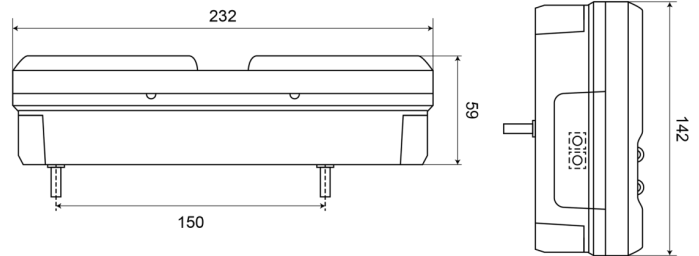

LIGHTS FRONT AND REAR

1500-1

LED rear light | left | 12-24V

EAN: 5414184003538

Specifications

Certification	ECE	Operation temperature	-30°C / +65°C
Color	Amber/red/white	Supplied with	Mounting screws
Colour of lens	Amber/red/white	Thickness mm	59 mm
Connection	Open cable ends	To be ordered by	1
EMC	EMC R10	Type	Rear lights
EMC R10	Yes	Weight (kg)	0,850 Kg
Height mm	142 mm	With Direction indicator	Yes
IP-degree	IP66+IP68	With Rear fog light	Yes
Length mm	232 mm	With Reversing light	Yes
Length of cable (m)	2 m	With Tail-Stop	Yes
Light source	LED	With Triangular reflector	Yes
Mounting	Surface mount		
Mounting side	Rear - Left		
Operating voltage	12V - 24V		