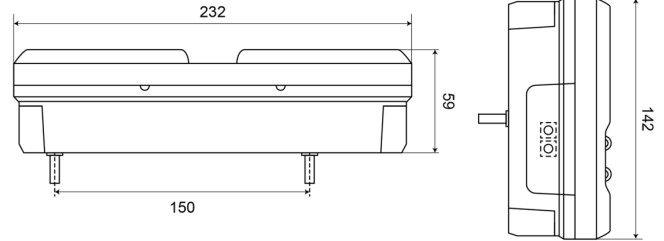

LIGHTS FRONT AND REAR

1500-1

LED rear light | left | 12-24V

EAN: 5414184003538

Specifications

Certification	ECE
Color	Amber/red/white
Colour of lens	Amber/red/white
Connection	Open cable ends
EMC	EMC R10
EMC R10	Yes
Height mm	142 mm
IP-degree	IP66+IP68
Length mm	232 mm
Length of cable (m)	2 m
Light source	LED
Mounting	Surface mount
Mounting side	Rear - Left
Operating voltage	12V - 24V

Operation temperature	-30°C / +65°C
Supplied with	Mounting screws
Thickness mm	59 mm
To be ordered by	1
Type	Rear lights
Weight (kg)	0,85 Kg
With Direction indicator	Yes
With Rear fog light	Yes
With Reversing light	Yes
With Tail-Stop	Yes
With Triangular reflector	Yes