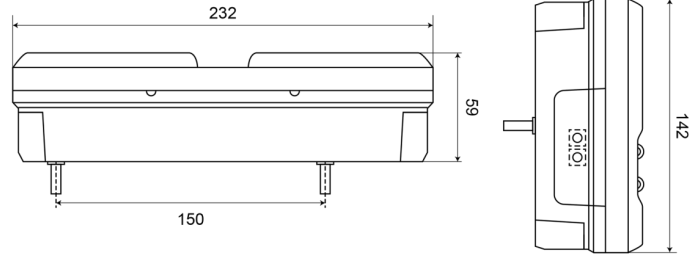

LIGHTS FRONT AND REAR

1500-1

LED rear light | left | 12-24V

EAN: 5414184003538

Specifications

Certification	ECE	Operation temperature	-30°C / +65°C
Color	Amber/red/white	Supplied with	Mounting screws
Colour of lens	Amber/red/white	Thickness mm	59 mm
Connection	Open cable ends	To be ordered by	1
EMC	EMC R10	Type	Rear lights
EMC R10	Yes	Weight (kg)	0,850 Kg
Height mm	142 mm	With Direction indicator	Yes
IP-degree	IP66+IP68	With Rear fog light	Yes
Length mm	232 mm	With Reversing light	Yes
Length of cable (m)	2 m	With Tail-Stop	Yes
Light source	LED	With Triangular reflector	Yes
Mounting	Surface mount		
Mounting side	Rear - Left		
Operating voltage	12V - 24V		