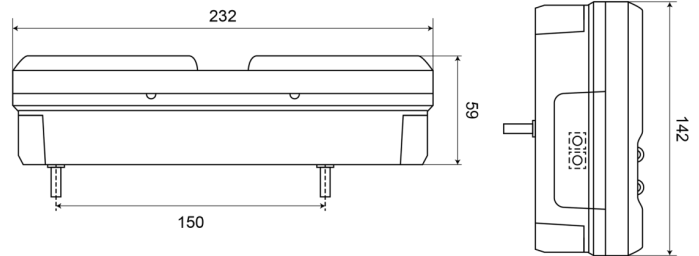

LIGHTS FRONT AND REAR

1500-1

LED rear light | left | 12-24V

EAN: 5414184003538

Specifications

| | | | |
|---------------------|-----------------|---------------------------|-----------------|
| Certification | ECE | Operation temperature | -30°C / +65°C |
| Color | Amber/red/white | Supplied with | Mounting screws |
| Colour of lens | Amber/red/white | Thickness mm | 59 mm |
| Connection | Open cable ends | To be ordered by | 1 |
| EMC | EMC R10 | Type | Rear lights |
| EMC R10 | Yes | Weight (kg) | 0,850 Kg |
| Height mm | 142 mm | With Direction indicator | Yes |
| IP-degree | IP66+IP68 | With Rear fog light | Yes |
| Length mm | 232 mm | With Reversing light | Yes |
| Length of cable (m) | 2 m | With Tail-Stop | Yes |
| Light source | LED | With Triangular reflector | Yes |
| Mounting | Surface mount | | |
| Mounting side | Rear - Left | | |
| Operating voltage | 12V - 24V | | |