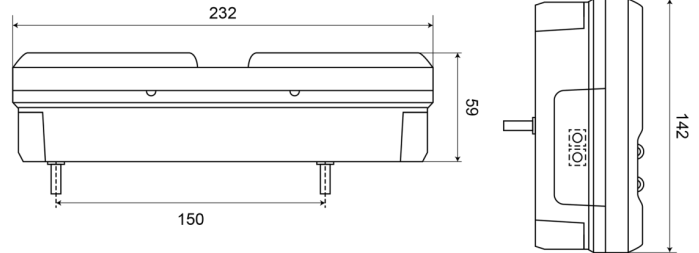

# LIGHTS FRONT AND REAR

1500-1

LED rear light | left | 12-24V

EAN: 5414184003538

## Specifications

Certification	ECE	Operation temperature	-30°C / +65°C
Color	Amber/red/white	Supplied with	Mounting screws
Colour of lens	Amber/red/white	Thickness mm	59 mm
Connection	Open cable ends	To be ordered by	1
EMC	EMC R10	Type	Rear lights
EMC R10	Yes	Weight (kg)	0,850 Kg
Height mm	142 mm	With Direction indicator	Yes
IP-degree	IP66+IP68	With Rear fog light	Yes
Length mm	232 mm	With Reversing light	Yes
Length of cable (m)	2 m	With Tail-Stop	Yes
Light source	LED	With Triangular reflector	Yes
Mounting	Surface mount		
Mounting side	Rear - Left		
Operating voltage	12V - 24V		