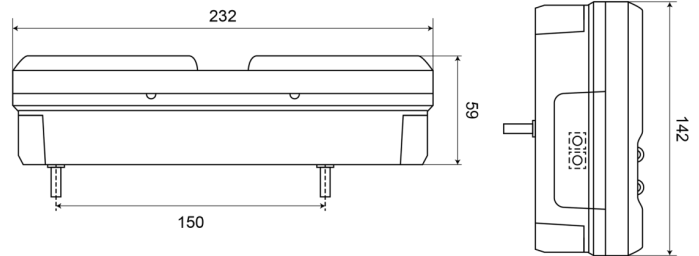

LIGHTS FRONT AND REAR

1500-2

LED rear light | right | 12-24V

EAN: 5414184003637

Specifications

Certification	ECE	Operation temperature	-30°C / +65°C
Color	Amber/red/white	Supplied with	Mounting screws
Colour of lens	Amber/red/white	Thickness mm	59 mm
Connection	Open cable ends	To be ordered by	1
EMC	EMC R10	Type	Rear lights
EMC R10	Yes	Weight (kg)	0,761 Kg
Height mm	142 mm	With Direction indicator	Yes
IP-degree	IP66+IP68	With Rear fog light	Yes
Length mm	232 mm	With Reversing light	Yes
Length of cable (m)	2 m	With Tail-Stop	Yes
Light source	LED	With Triangular reflector	Yes
Mounting	Surface mount		
Mounting side	Rear - Right		
Operating voltage	12V - 24V		