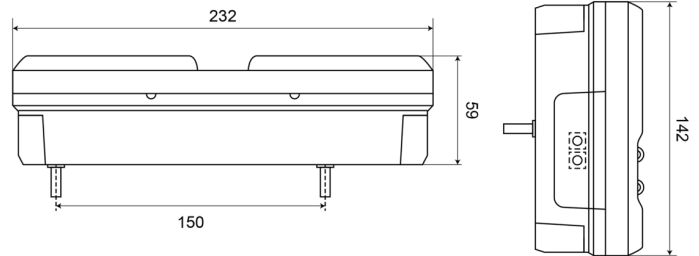

# LIGHTS FRONT AND REAR

1500-2

LED rear light | right | 12-24V

EAN: 5414184003637

## Specifications

Certification	ECE	Operation temperature	-30°C / +65°C
Color	Amber/red/white	Supplied with	Mounting screws
Colour of lens	Amber/red/white	Thickness mm	59 mm
Connection	Open cable ends	To be ordered by	1
EMC	EMC R10	Type	Rear lights
EMC R10	Yes	Weight (kg)	0,761 Kg
Height mm	142 mm	With Direction indicator	Yes
IP-degree	IP66+IP68	With Rear fog light	Yes
Length mm	232 mm	With Reversing light	Yes
Length of cable (m)	2 m	With Tail-Stop	Yes
Light source	LED	With Triangular reflector	Yes
Mounting	Surface mount		
Mounting side	Rear - Right		
Operating voltage	12V - 24V		