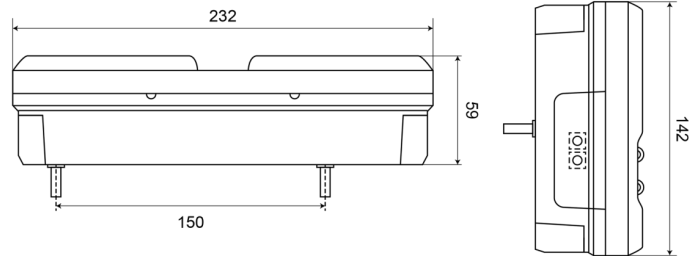

LIGHTS FRONT AND REAR

1500-3

LED rear light | left | 12-24V

EAN: 5414184003583

Specifications

| | | | |
|---------------------|-----------------|---------------------------------|-----------------|
| Certification | ECE | Operation temperature | -30°C / +65°C |
| Color | Amber/red/white | Supplied with | Mounting screws |
| Colour of lens | Amber/red/white | Thickness mm | 59 mm |
| Connection | Open cable ends | To be ordered by | 1 |
| EMC | EMC R10 | Type | Rear lights |
| EMC R10 | Yes | Weight (kg) | 0,800 Kg |
| Height mm | 142 mm | With Direction indicator | Yes |
| IP-degree | IP66+IP68 | With License plate light - side | Yes |
| Length mm | 232 mm | With Rear fog light | Yes |
| Length of cable (m) | 2 m | With Tail-Stop | Yes |
| Light source | LED | With Triangular reflector | Yes |
| Mounting | Surface mount | | |
| Mounting side | Rear - Left | | |
| Operating voltage | 12V - 24V | | |