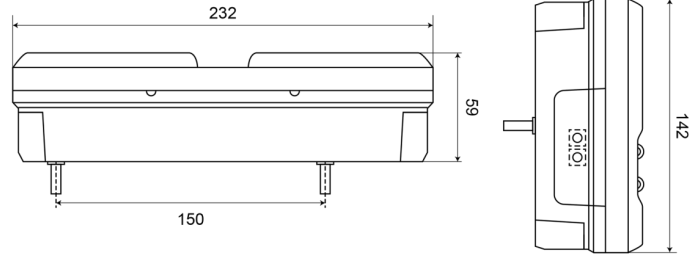

LIGHTS FRONT AND REAR

1500-3

LED rear light | left | 12-24V

EAN: 5414184003583

Specifications

Certification	ECE	Operation temperature	-30°C / +65°C
Color	Amber/red/white	Supplied with	Mounting screws
Colour of lens	Amber/red/white	Thickness mm	59 mm
Connection	Open cable ends	To be ordered by	1
EMC	EMC R10	Type	Rear lights
EMC R10	Yes	Weight (kg)	0,800 Kg
Height mm	142 mm	With Direction indicator	Yes
IP-degree	IP66+IP68	With License plate light - side	Yes
Length mm	232 mm	With Rear fog light	Yes
Length of cable (m)	2 m	With Tail-Stop	Yes
Light source	LED	With Triangular reflector	Yes
Mounting	Surface mount		
Mounting side	Rear - Left		
Operating voltage	12V - 24V		