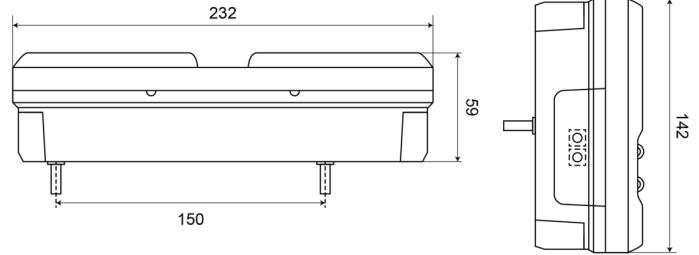

LIGHTS FRONT AND REAR

1500-4

LED rear light | right | 12-24V

EAN: 5414184003576

Specifications

Certification	ECE	Operation temperature	-30°C / +65°C
Color	Amber/red/white	Supplied with	Mounting screws
Colour of lens	Amber/red/white	Thickness mm	59 mm
Connection	Open cable ends	To be ordered by	1
EMC	EMC R10	Type	Rear lights
EMC R10	Yes	Weight (kg)	0,800 Kg
Height mm	142 mm	With Direction indicator	Yes
IP-degree	IP66+IP68	With License plate light - side	Yes
Length mm	232 mm	With Reversing light	Yes
Length of cable (m)	2 m	With Tail-Stop	Yes
Light source	LED	With Triangular reflector	Yes
Mounting	Surface mount		
Mounting side	Rear - Right		
Operating voltage	12V - 24V		