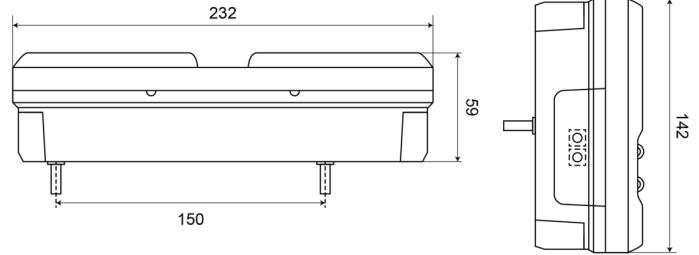

# LIGHTS FRONT AND REAR

1500-4

LED rear light | right | 12-24V

EAN: 5414184003576

## Specifications

Certification	ECE	Operation temperature	-30°C / +65°C
Color	Amber/red/white	Supplied with	Mounting screws
Colour of lens	Amber/red/white	Thickness mm	59 mm
Connection	Open cable ends	To be ordered by	1
EMC	EMC R10	Type	Rear lights
EMC R10	Yes	Weight (kg)	0,800 Kg
Height mm	142 mm	With Direction indicator	Yes
IP-degree	IP66+IP68	With License plate light - side	Yes
Length mm	232 mm	With Reversing light	Yes
Length of cable (m)	2 m	With Tail-Stop	Yes
Light source	LED	With Triangular reflector	Yes
Mounting	Surface mount		
Mounting side	Rear - Right		
Operating voltage	12V - 24V		