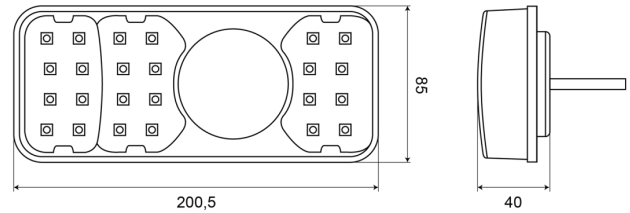

LIGHTS FRONT AND REAR

1700-2

LED rear light | right | 12-24V

EAN: 5414184003699

Specifications

Certification	ECE
Color	Amber/red/white
Colour of lens	Amber/red/white
Connection	Open cable ends
EMC	EMC R10
EMC R10	Yes
Height mm	85 mm
IP-degree	IP66+IP68
Length mm	200,5 mm
Length of cable (m)	2 m
Light source	LED
Mounting	Surface mount

Mounting side	Rear - Right
Operating voltage	12V - 24V
Operation temperature	-30°C / +65°C
Supplied with	Mounting screws
Thickness mm	40 mm
To be ordered by	1
Type	Rear lights
Weight (kg)	0,53 Kg
With Direction indicator	Yes
With Reversing light	Yes
With Tail-Stop	Yes
With no triangular reflector	Yes