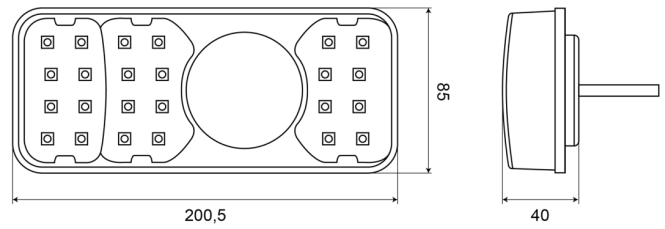

LIGHTS FRONT AND REAR

1700-3

LED rear light | left | 12-24V

EAN: 5414184003705

Specifications

Certification	ECE	Operation temperature	-30°C / +65°C
Color	Amber/red	Supplied with	Mounting screws
Colour of lens	Amber/red	Thickness mm	40 mm
Connection	Open cable ends	To be ordered by	1
EMC	EMC R10	Type	Rear lights
EMC R10	Yes	Weight (kg)	0,582 Kg
Height mm	85 mm	With Direction indicator	Yes
IP-degree	IP66+IP68	With License plate light - side	Yes
Length mm	200,5 mm	With Rear fog light	Yes
Length of cable (m)	2 m	With Tail-Stop	Yes
Light source	LED	Without triangular reflector	Yes
Mounting	Surface mount		
Mounting side	Rear - Left		
Operating voltage	12V - 24V		