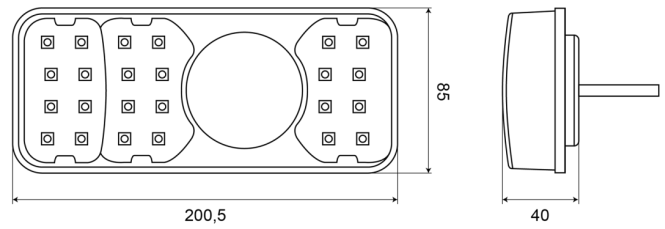

## Specifications

Certification	ECE	Operation temperature	-30°C / +65°C
Color	Amber/red	Supplied with	Mounting screws
Colour of lens	Amber/red	Thickness mm	40 mm
Connection	Open cable ends	To be ordered by	1
EMC	EMC R10	Type	Rear lights
EMC R10	Yes	Weight (kg)	0,582 Kg
Height mm	85 mm	With Direction indicator	Yes
IP-degree	IP66+IP68	With License plate light - side	Yes
Length mm	200,5 mm	With Rear fog light	Yes
Length of cable (m)	2 m	With Tail-Stop	Yes
Light source	LED	Without triangular reflector	Yes
Mounting	Surface mount		
Mounting side	Rear - Left		
Operating voltage	12V - 24V		