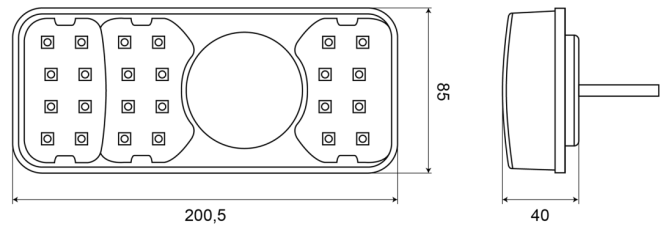

LIGHTS FRONT AND REAR

1700-4

LED rear light | right | 12-24V

EAN: 5414184003712

Specifications

Certification	ECE	Operation temperature	-30°C / +65°C
Color	Amber/red/white	Supplied with	Mounting screws
Colour of lens	Amber/red/white	Thickness mm	40 mm
Connection	Open cable ends	To be ordered by	1
EMC	EMC R10	Type	Rear lights
EMC R10	Yes	Weight (kg)	0,537 Kg
Height mm	85 mm	With Direction indicator	Yes
IP-degree	IP66+IP68	With License plate light - side	Yes
Length mm	200,5 mm	With Reversing light	Yes
Length of cable (m)	2 m	With Tail-Stop	Yes
Light source	LED	Without triangular reflector	Yes
Mounting	Surface mount		
Mounting side	Rear - Right		
Operating voltage	12V - 24V		