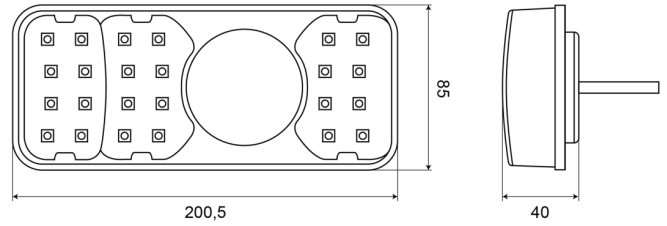

LIGHTS FRONT AND REAR

1700-4

LED rear light | right | 12-24V

EAN: 5414184003712

Specifications

Certification	ECE	Operation temperature	-30°C / +65°C
Color	Amber/red/white	Supplied with	Mounting screws
Colour of lens	Amber/red/white	Thickness mm	40 mm
Connection	Open cable ends	To be ordered by	1
EMC	EMC R10	Type	Rear lights
EMC R10	Yes	Weight (kg)	0,537 Kg
Height mm	85 mm	With Direction indicator	Yes
IP-degree	IP66+IP68	With License plate light - side	Yes
Length mm	200,5 mm	With Reversing light	Yes
Length of cable (m)	2 m	With Tail-Stop	Yes
Light source	LED	Without triangular reflector	Yes
Mounting	Surface mount		
Mounting side	Rear - Right		
Operating voltage	12V - 24V		