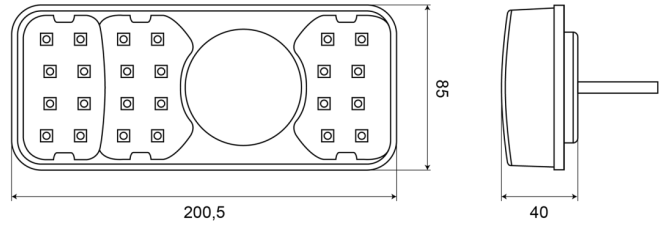

# LIGHTS FRONT AND REAR

1700-4

LED rear light | right | 12-24V

EAN: 5414184003712

## Specifications

Certification	ECE	Operation temperature	-30°C / +65°C
Color	Amber/red/white	Supplied with	Mounting screws
Colour of lens	Amber/red/white	Thickness mm	40 mm
Connection	Open cable ends	To be ordered by	1
EMC	EMC R10	Type	Rear lights
EMC R10	Yes	Weight (kg)	0,537 Kg
Height mm	85 mm	With Direction indicator	Yes
IP-degree	IP66+IP68	With License plate light - side	Yes
Length mm	200,5 mm	With Reversing light	Yes
Length of cable (m)	2 m	With Tail-Stop	Yes
Light source	LED	Without triangular reflector	Yes
Mounting	Surface mount		
Mounting side	Rear - Right		
Operating voltage	12V - 24V		