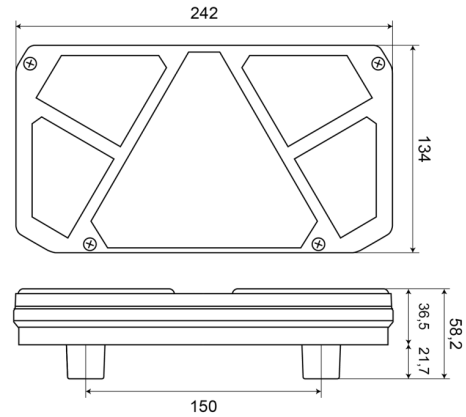

LIGHTS FRONT AND REAR

1800-1

LED rear light | left | 12-24V

EAN: 5414184003514

Specifications

Certification	ECE	Operation temperature	-30°C / +65°C
Color	Amber/red/white	Supplied with	Mounting screws
Colour of lens	Amber/red/white	Thickness mm	36,5 mm
Connection	Open cable ends	To be ordered by	1
EMC	EMC R10	Type	Rear lights
EMC R10	Yes	Weight (kg)	0,900 Kg
Height mm	134 mm	With Direction indicator	Yes
IP-degree	IP66+IP68	With Rear fog light	Yes
Length mm	242 mm	With Reversing light	Yes
Length of cable (m)	2 m	With Tail-Stop	Yes
Light source	LED	With Triangular reflector	Yes
Mounting	Surface mount		
Mounting side	Rear - Left		
Operating voltage	12V - 24V		