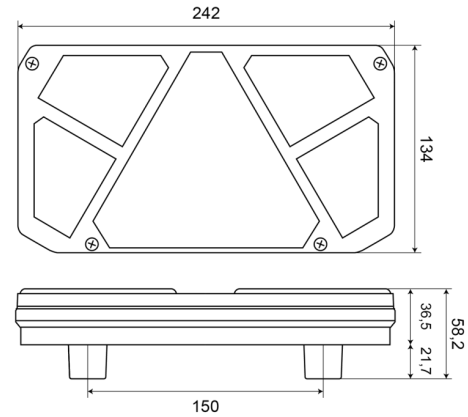

LIGHTS FRONT AND REAR

1800-2

LED rear light | right | 12-24V

EAN: 5414184003507

Specifications

Certification	ECE	Operation temperature	-30°C / +65°C
Color	Amber/red/white	Supplied with	Mounting screws
Colour of lens	Amber/red/white	Thickness mm	36,5 mm
Connection	Open cable ends	To be ordered by	1
EMC	EMC R10	Type	Rear lights
EMC R10	Yes	Weight (kg)	0,900 Kg
Height mm	134 mm	With Direction indicator	Yes
IP-degree	IP66+IP68	With Rear fog light	Yes
Length mm	242 mm	With Reversing light	Yes
Length of cable (m)	2 m	With Tail-Stop	Yes
Light source	LED	With Triangular reflector	Yes
Mounting	Surface mount		
Mounting side	Rear - Right		
Operating voltage	12V - 24V		