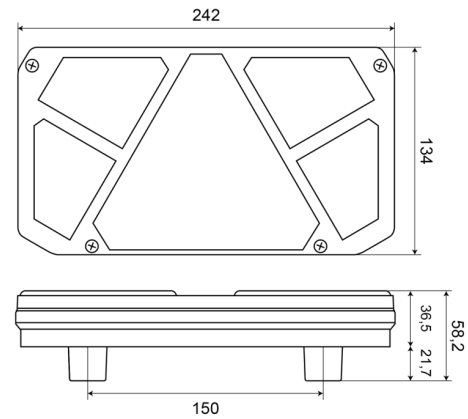

LIGHTS FRONT AND REAR

1800-2

LED rear light | right | 12-24V

EAN: 5414184003507

Specifications

Certification	ECE	Operation temperature	-30°C / +65°C
Color	Amber/red/white	Supplied with	Mounting screws
Colour of lens	Amber/red/white	Thickness mm	36,5 mm
Connection	Open cable ends	To be ordered by	1
EMC	EMC R10	Type	Rear lights
EMC R10	Yes	Weight (kg)	0,900 Kg
Height mm	134 mm	With Direction indicator	Yes
IP-degree	IP66+IP68	With Rear fog light	Yes
Length mm	242 mm	With Reversing light	Yes
Length of cable (m)	2 m	With Tail-Stop	Yes
Light source	LED	With Triangular reflector	Yes
Mounting	Surface mount		
Mounting side	Rear - Right		
Operating voltage	12V - 24V		