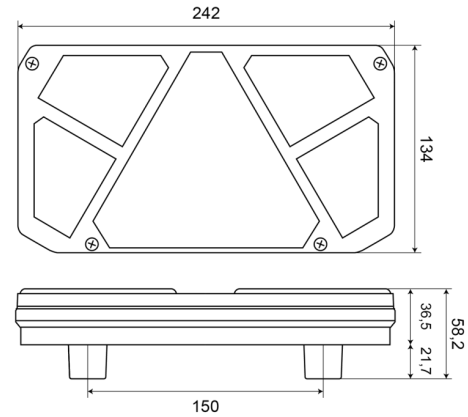

# LIGHTS FRONT AND REAR

1800-2

LED rear light | right | 12-24V

EAN: 5414184003507

## Specifications

Certification	ECE	Operation temperature	-30°C / +65°C
Color	Amber/red/white	Supplied with	Mounting screws
Colour of lens	Amber/red/white	Thickness mm	36,5 mm
Connection	Open cable ends	To be ordered by	1
EMC	EMC R10	Type	Rear lights
EMC R10	Yes	Weight (kg)	0,900 Kg
Height mm	134 mm	With Direction indicator	Yes
IP-degree	IP66+IP68	With Rear fog light	Yes
Length mm	242 mm	With Reversing light	Yes
Length of cable (m)	2 m	With Tail-Stop	Yes
Light source	LED	With Triangular reflector	Yes
Mounting	Surface mount		
Mounting side	Rear - Right		
Operating voltage	12V - 24V		