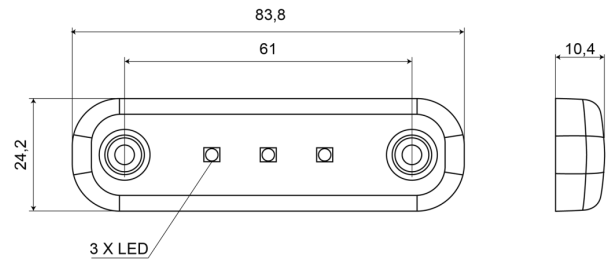

MARKERLIGHTS

201-DV-CR

LED marker light | 3 LEDs | 12-24V | white

EAN: 5414184003750

Specifications

Certification	ECE R7
Color	White
Colour of lens	Clear
Connection	Open cable ends
Dimensions	84 mm x 24 mm x 10,4 mm
EMC	EMC R10
EMC R10	Yes
Functions	Front end-outline lamp
IP-degree	IP66+IP68
Length of cable (m)	0,2 m

Light source	LED
Mounting	Surface mount
Mounting side	Front
Number of LEDs	3
Operating voltage	12V - 24V
Operation temperature	-30°C / +65°C
Packing	POS packaging
To be ordered by	1
Weight (kg)	0,03 Kg