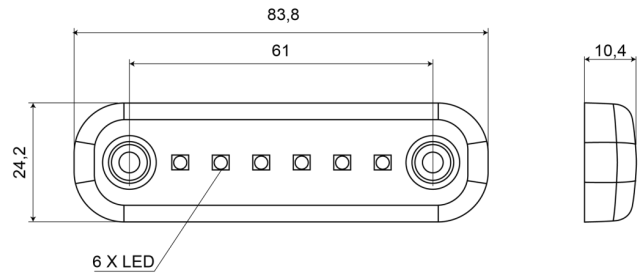

INTERIOR LIGHTS

203-12V

Interior light | LED | rectangular | clear

EAN: 5414184003811

Specifications

Color	White	Number of LEDs	6
Colour of lens	Clear	Operating voltage	12V
Connection	Open cable ends	Packing	POS packaging
Dimensions	83,8 mm x 24,2 mm x 10,4 mm	Supplied with	Mounting rubber
Good to know	Connection wires specially treated to ensure watertightness	Switch	No
IP-degree	IP66+IP68	To be ordered by	1
Light source	LED	Type	Rectangular
Lumen	126	Watt	1,5 Watt
Mounting	Surface mount	Weight (kg)	0,030 Kg