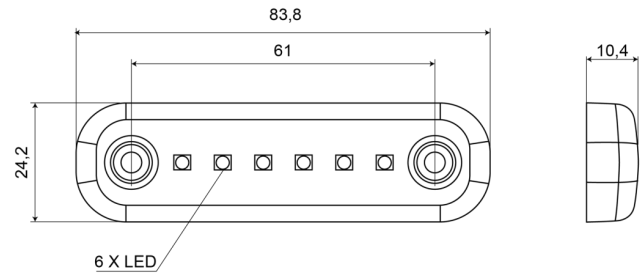

INTERIOR LIGHTS

203-12V

Interior light | LED | rectangular | clear

EAN: 5414184003811

Specifications

Color	White	Number of LEDs	6
Colour of lens	Clear	Operating voltage	12V
Connection	Open cable ends	Packing	POS packaging
Dimensions	83,8 mm x 24,2 mm x 10,4 mm	Supplied with	Mounting rubber
Good to know	Connection wires specially treated to ensure watertightness	Switch	No
IP-degree	IP66+IP68	To be ordered by	1
Light source	LED	Type	Rectangular
Lumen	126	Watt	1,5 Watt
Mounting	Surface mount	Weight (kg)	0,030 Kg