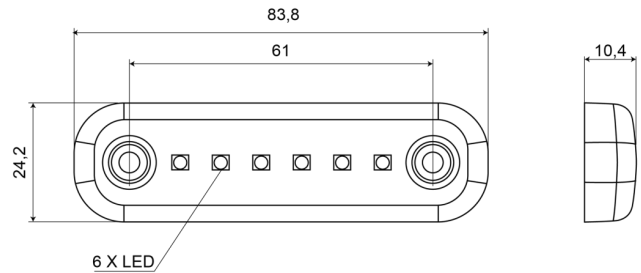

# INTERIOR LIGHTS

203-12V

Interior light | LED | rectangular | clear

EAN: 5414184003811

## Specifications

Color	White	Number of LEDs	6
Colour of lens	Clear	Operating voltage	12V
Connection	Open cable ends	Packing	POS packaging
Dimensions	83,8 mm x 24,2 mm x 10,4 mm	Supplied with	Mounting rubber
Good to know	Connection wires specially treated to ensure watertightness	Switch	No
IP-degree	IP66+IP68	To be ordered by	1
Light source	LED	Type	Rectangular
Lumen	126	Watt	1,5 Watt
Mounting	Surface mount	Weight (kg)	0,030 Kg