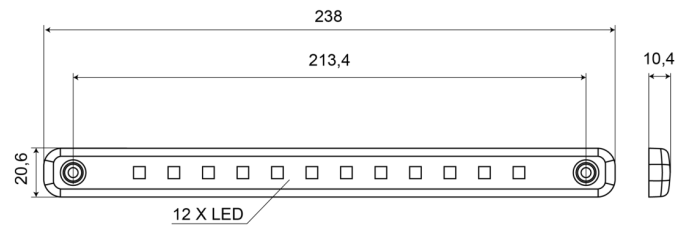

# INTERIOR LIGHTS

204-12V

Interior light | LED | strip | clear

EAN: 5414184003828

## Specifications

Color	White	Operating voltage	12V
Colour of lens	Clear	Packing	POS packaging
Connection	Open cable ends	Supplied with	Mounting rubber
Dimensions	238 mm x 20,6 mm x 10,4 mm	Switch	No
IP-degree	IP66+IP68	To be ordered by	1
Light source	LED	Type	Rectangular
Mounting	Surface mount	Waterproof	Yes
Number of LEDs	12	Weight (kg)	0,074 Kg