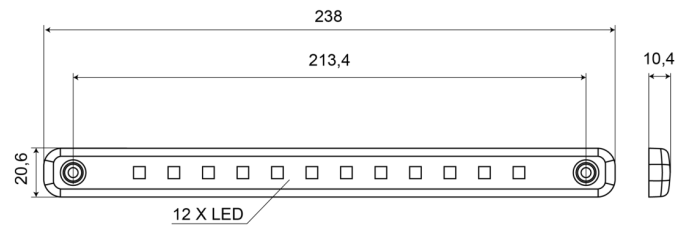

INTERIOR LIGHTS

204-12V

Interior light | LED | strip | clear

EAN: 5414184003828

Specifications

Color	White	Operating voltage	12V
Colour of lens	Clear	Packing	POS packaging
Connection	Open cable ends	Supplied with	Mounting rubber
Dimensions	238 mm x 20,6 mm x 10,4 mm	Switch	No
IP-degree	IP66+IP68	To be ordered by	1
Light source	LED	Type	Rectangular
Mounting	Surface mount	Waterproof	Yes
Number of LEDs	12	Weight (kg)	0,074 Kg