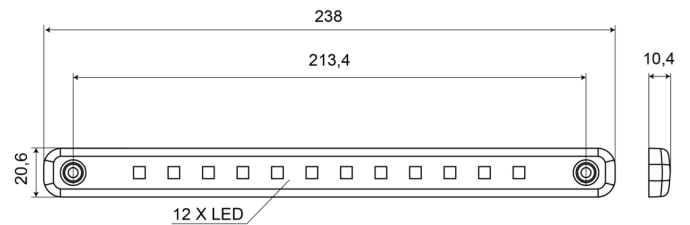

# INTERIOR LIGHTS

204-24V

Interior light | LED | strip | clear

EAN: 5414184004047

## Specifications

|                   |                      |                  |                 |
|-------------------|----------------------|------------------|-----------------|
| Color             | White                | Packing          | POS packaging   |
| Colour of lens    | Clear                | Supplied with    | Mounting rubber |
| Connection        | Open cable ends      | Switch           | No              |
| Dimensions        | 238 x 20,6 x 10,4 mm | To be ordered by | 1               |
| IP-degree         | IP66+IP68            | Type             | Rectangular     |
| Light source      | LED                  | Waterproof       | Yes             |
| Lumen             | 285                  | Weight (kg)      | 0,074 Kg        |
| Mounting          | Surface mount        |                  |                 |
| Number of LEDs    | 12                   |                  |                 |
| Operating voltage | 24V                  |                  |                 |