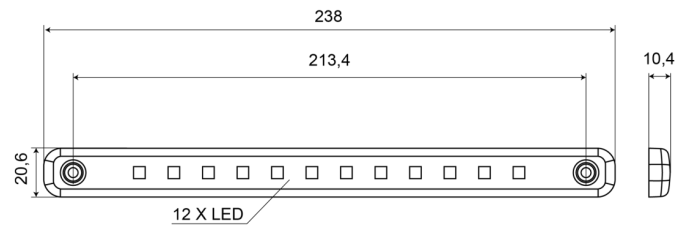

INTERIOR LIGHTS

204-24V

Interior light | LED | strip | clear

EAN: 5414184004047

Specifications

Color	White	Packing	POS packaging
Colour of lens	Clear	Supplied with	Mounting rubber
Connection	Open cable ends	Switch	No
Dimensions	238 x 20,6 x 10,4 mm	To be ordered by	1
IP-degree	IP66+IP68	Type	Rectangular
Light source	LED	Waterproof	Yes
Lumen	285	Weight (kg)	0,074 Kg
Mounting	Surface mount		
Number of LEDs	12		
Operating voltage	24V		