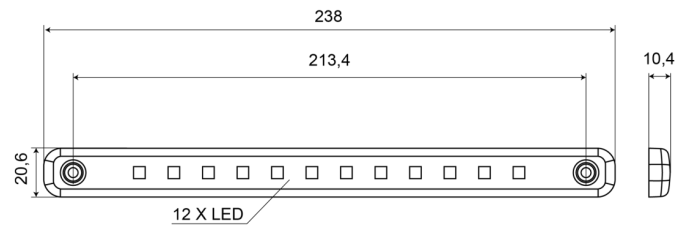

INTERIOR LIGHTS

204-24V

Interior light | LED | strip | clear

EAN: 5414184004047

Specifications

Color	White
Colour of lens	Clear
Connection	Open cable ends
Dimensions	238 x 20,6 x 10,4 mm
IP-degree	IP66+IP68
Light source	LED
Lumen	285
Mounting	Surface mount
Number of LEDs	12
Operating voltage	24V

Packing	POS packaging
Supplied with	Mounting rubber
Switch	No
To be ordered by	1
Type	Rectangular
Waterproof	Yes
Weight (kg)	0,074 Kg