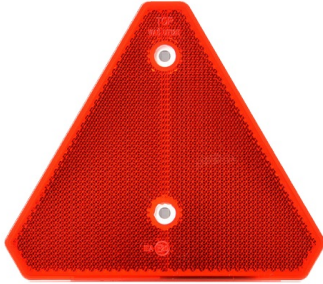

# REFLECTORS

20R

Reflector | triangle | red

EAN: 5414184600003

## Specifications

Certification	ECE R3
Color	Red
Dimensions	145 x 165 x 6,3 mm
Material	PMMA/ABS
Mounting	Screw mount
Mounting side	Rear

To be ordered by	10
Type	Triangle
Weight (kg)	0,044 Kg