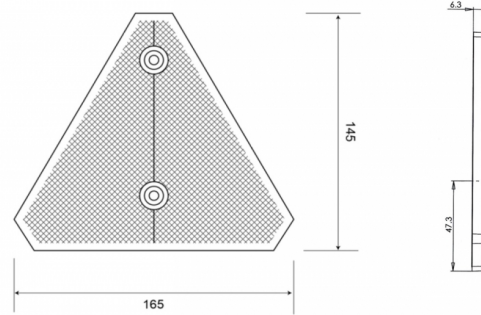

# REFLECTORS

20R

Reflector | triangle | red

EAN: 5414184600003

## Specifications

Certification	ECE R3
Color	Red
Dimensions	145 x 165 x 6,3 mm
Material	PMMA/ABS
Mounting	Screw mount
Mounting side	Rear

To be ordered by	10
Type	Triangle
Weight (kg)	0,044 Kg