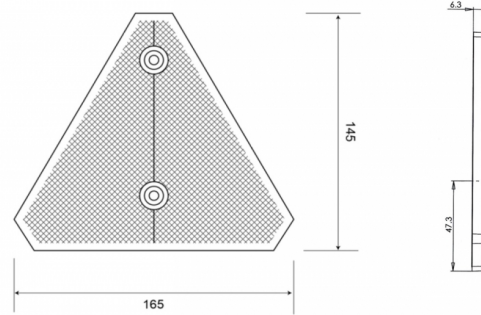

REFLECTORS

20R

Reflector | triangle | red

EAN: 5414184600003

Specifications

Certification	ECE R3
Color	Red
Dimensions	145 x 165 x 6,3 mm
Material	PMMA/ABS
Mounting	Screw mount
Mounting side	Rear

To be ordered by	10
Type	Triangle
Weight (kg)	0,044 Kg