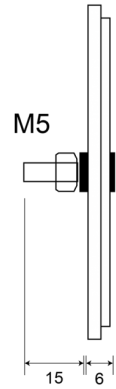

REFLECTORS

22C

Reflector | rond | white

EAN: 5414184600041

Specifications

| | | | |
|---------------|-------------|------------------|----------|
| Certification | ECE R3 | Mounting side | Front |
| Color | White | Thickness mm | 6 mm |
| Diameter mm | 63 mm | To be ordered by | 36 |
| Material | PMMA/ABS | Type | Round |
| Mounting | Screw mount | Weight (kg) | 0,018 Kg |