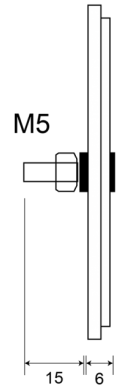

REFLECTORS

22C

Reflector | rond | white

EAN: 5414184600041

Specifications

Certification	ECE R3	Mounting side	Front
Color	White	Thickness mm	6 mm
Diameter mm	63 mm	To be ordered by	36
Material	PMMA/ABS	Type	Round
Mounting	Screw mount	Weight (kg)	0,018 Kg