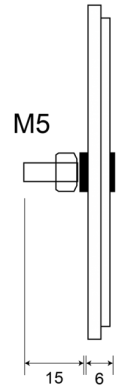

# REFLECTORS

22C

Reflector | rond | white

EAN: 5414184600041

## Specifications

Certification	ECE R3	Mounting side	Front
Color	White	Thickness mm	6 mm
Diameter mm	63 mm	To be ordered by	36
Material	PMMA/ABS	Type	Round
Mounting	Screw mount	Weight (kg)	0,018 Kg