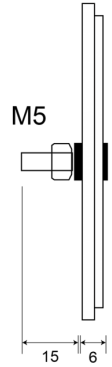

REFLECTORS

22C

Reflector | rond | white

EAN: 5414184600041

Specifications

Certification	ECE R3
Color	White
Diameter mm	63 mm
Material	PMMA/ABS
Mounting	Screw mount

Mounting side	Front
Thickness mm	6 mm
To be ordered by	36
Type	Round
Weight (kg)	0,018 Kg