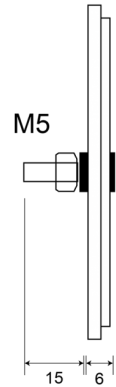

# REFLECTORS

22C

Reflector | rond | white

EAN: 5414184600041

## Specifications

|               |             |                  |          |
|---------------|-------------|------------------|----------|
| Certification | ECE R3      | Mounting side    | Front    |
| Color         | White       | Thickness mm     | 6 mm     |
| Diameter mm   | 63 mm       | To be ordered by | 36       |
| Material      | PMMA/ABS    | Type             | Round    |
| Mounting      | Screw mount | Weight (kg)      | 0,018 Kg |