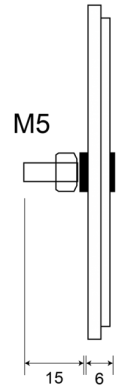

REFLECTORS

22C

Reflector | rond | white

EAN: 5414184600041

Specifications

Certification	ECE R3	Mounting side	Front
Color	White	Thickness mm	6 mm
Diameter mm	63 mm	To be ordered by	36
Material	PMMA/ABS	Type	Round
Mounting	Screw mount	Weight (kg)	0,018 Kg