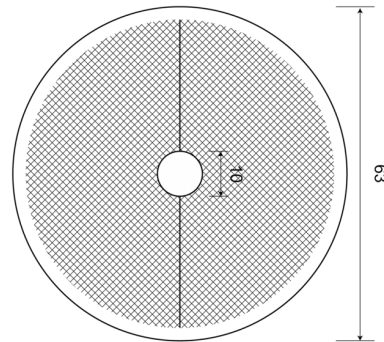

## Specifications

Certification	ECE R3	Mounting side	Side
Color	Amber	Thickness mm	6 mm
Diameter mm	63 mm	To be ordered by	36
Material	PMMA/ABS	Type	Round
Mounting	Screw mount	Weight (kg)	0,018 Kg