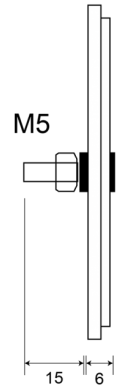

# REFLECTORS

220

Reflector | rond | amber

EAN: 5414184600058

## Specifications

Certification	ECE R3	Mounting side	Side
Color	Amber	Thickness mm	6 mm
Diameter mm	63 mm	To be ordered by	36
Material	PMMA/ABS	Type	Round
Mounting	Screw mount	Weight (kg)	0,018 Kg