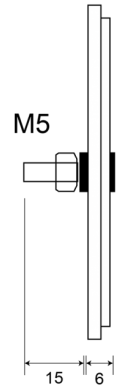

REFLECTORS

220

Reflector | rond | amber

EAN: 5414184600058

Specifications

Certification	ECE R3	Mounting side	Side
Color	Amber	Thickness mm	6 mm
Diameter mm	63 mm	To be ordered by	36
Material	PMMA/ABS	Type	Round
Mounting	Screw mount	Weight (kg)	0,018 Kg