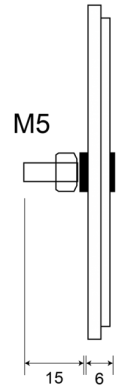

# REFLECTORS

220

Reflector | rond | amber

EAN: 5414184600058

## Specifications

Certification	ECE R3	Mounting side	Side
Color	Amber	Thickness mm	6 mm
Diameter mm	63 mm	To be ordered by	36
Material	PMMA/ABS	Type	Round
Mounting	Screw mount	Weight (kg)	0,018 Kg