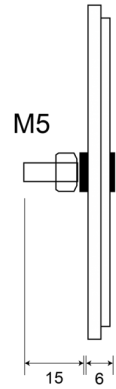

REFLECTORS

22R

Reflector | rond | red

EAN: 5414184600065

Specifications

Certification	ECE R3	Mounting side	Rear
Color	Red	Thickness mm	6 mm
Diameter mm	63 mm	To be ordered by	36
Material	PMMA/ABS	Type	Round
Mounting	Screw mount	Weight (kg)	0,018 Kg