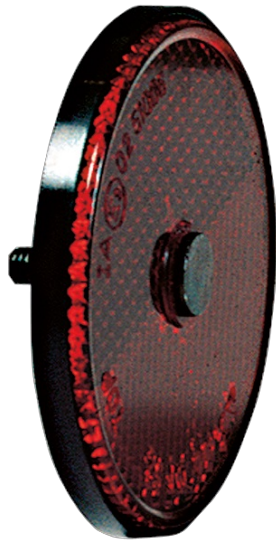

REFLECTORS

22R

Reflector | rond | red

EAN: 5414184600065

Specifications

Certification	ECE R3	Mounting side	Rear
Color	Red	Thickness mm	6 mm
Diameter mm	63 mm	To be ordered by	36
Material	PMMA/ABS	Type	Round
Mounting	Screw mount	Weight (kg)	0,018 Kg