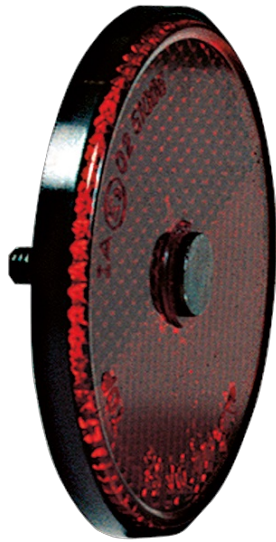

# REFLECTORS

22R

Reflector | rond | red

EAN: 5414184600065

## Specifications

Certification	ECE R3	Mounting side	Rear
Color	Red	Thickness mm	6 mm
Diameter mm	63 mm	To be ordered by	36
Material	PMMA/ABS	Type	Round
Mounting	Screw mount	Weight (kg)	0,018 Kg