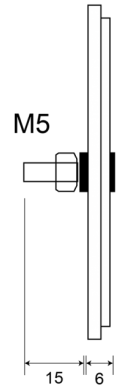

# REFLECTORS

22R

Reflector | rond | red

EAN: 5414184600065

## Specifications

Certification	ECE R3	Mounting side	Rear
Color	Red	Thickness mm	6 mm
Diameter mm	63 mm	To be ordered by	36
Material	PMMA/ABS	Type	Round
Mounting	Screw mount	Weight (kg)	0,018 Kg