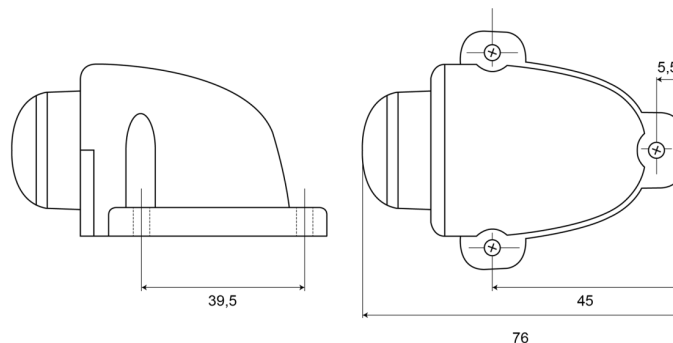

# MARKERLIGHTS

233-DV-CR

LED marker light | 12-24V | white

EAN: 5414184004320

## Specifications

|                |                         |                       |               |
|----------------|-------------------------|-----------------------|---------------|
| Certification  | ECE R7                  | Length mm             | 76 mm         |
| Color          | White                   | Light source          | LED           |
| Colour of lens | Clear                   | Mounting              | Surface mount |
| Connection     | Open cable ends         | Mounting side         | Front         |
| Diameter mm    | 42 mm                   | Operating voltage     | 12V - 24V     |
| EMC            | EMC R10                 | Operation temperature | -30°C / +65°C |
| EMC R10        | Yes                     | Packing               | POS packaging |
| Functions      | Front end-outline light | To be ordered by      | 1             |
| Height mm      | 42 mm                   | Weight (kg)           | 0,042 Kg      |
| IP-degree      | IP66+IP68               | Width mm              | 57,5 mm       |