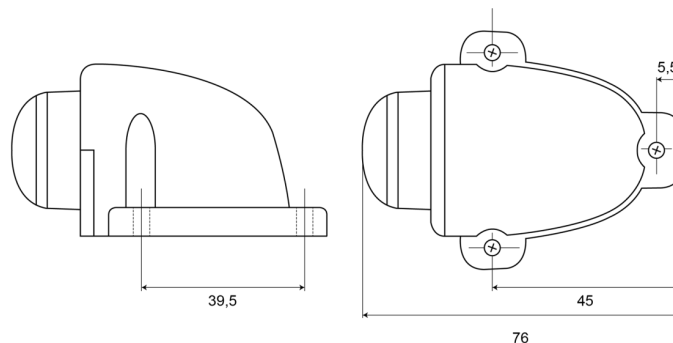

MARKERLIGHTS

233-DV-CR

LED marker light | 12-24V | white

EAN: 5414184004320

Specifications

| | | | |
|----------------|-------------------------|-----------------------|---------------|
| Certification | ECE R7 | Length mm | 76 mm |
| Color | White | Light source | LED |
| Colour of lens | Clear | Mounting | Surface mount |
| Connection | Open cable ends | Mounting side | Front |
| Diameter mm | 42 mm | Operating voltage | 12V - 24V |
| EMC | EMC R10 | Operation temperature | -30°C / +65°C |
| EMC R10 | Yes | Packing | POS packaging |
| Functions | Front end-outline light | To be ordered by | 1 |
| Height mm | 42 mm | Weight (kg) | 0,042 Kg |
| IP-degree | IP66+IP68 | Width mm | 57,5 mm |