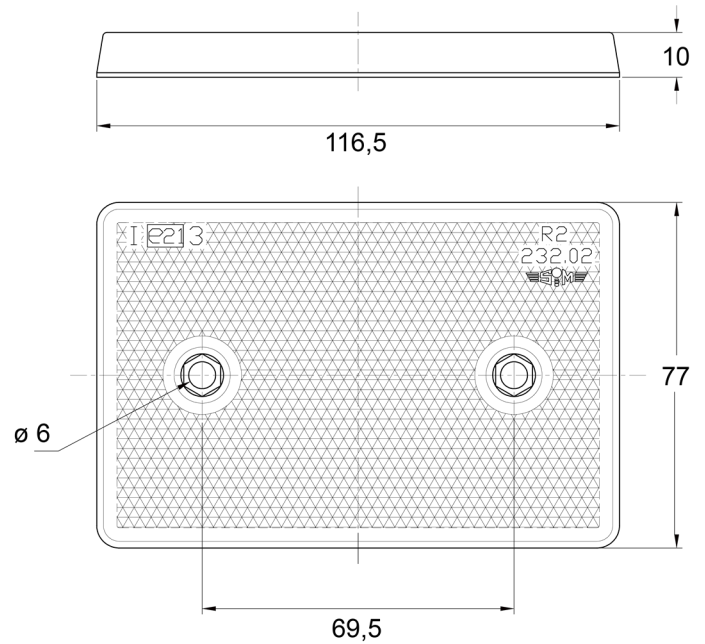

REFLECTORS

3002.000000

Reflector | rectangular | white

EAN: 5414184562400

Specifications

Certification	ECE R3	Mounting side	Front
Color	White	Thickness mm	10 mm
Dimensions	116,5 mm x 77 mm	To be ordered by	1
Material	PMMA/ABS	Type	Rectangular
Mounting	Adhesif and screw mount	Weight (kg)	0,010 Kg