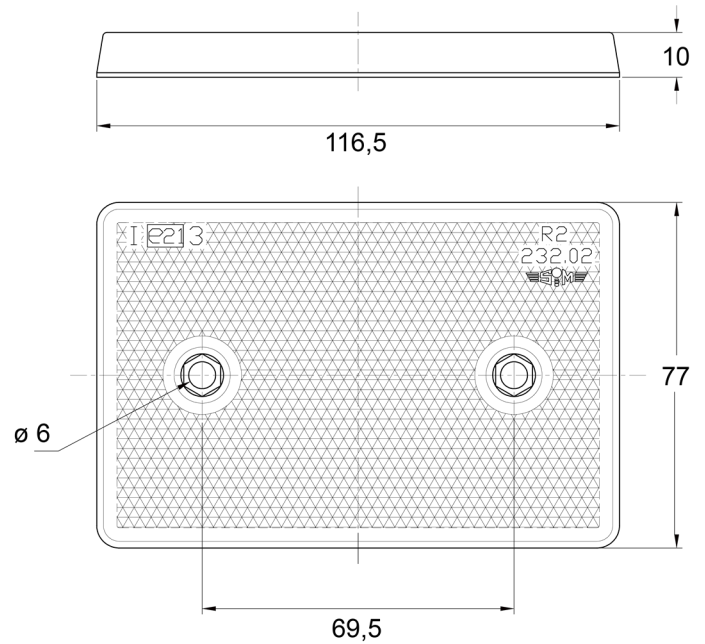

# REFLECTORS

3002.0000000

Reflector | rectangular | white

EAN: 5414184562400

## Specifications

Certification	ECE R3	Mounting side	Front
Color	White	Thickness mm	10 mm
Dimensions	116,5 mm x 77 mm	To be ordered by	1
Material	PMMA/ABS	Type	Rectangular
Mounting	Adhesif and screw mount	Weight (kg)	0,010 Kg