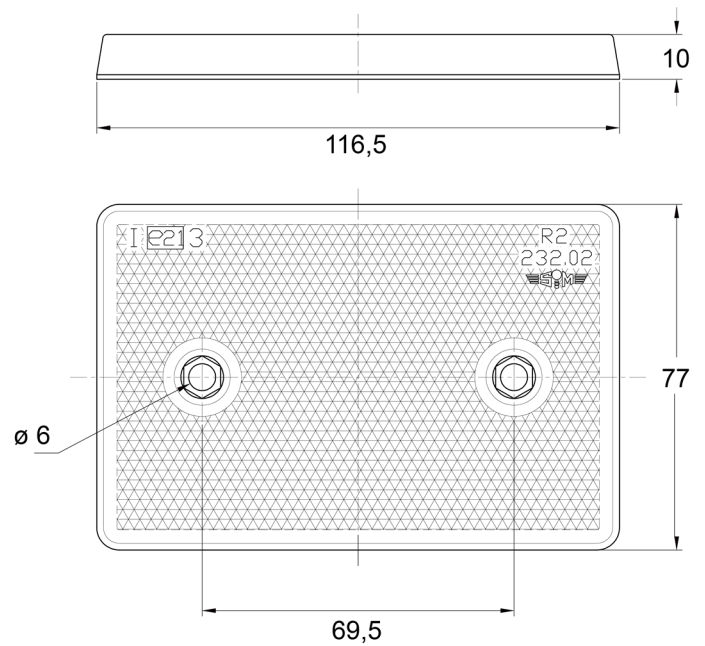

REFLECTORS

3002.0000000

Reflector | rectangular | white

EAN: 5414184562400

Specifications

Certification	ECE R3	Mounting side	Front
Color	White	Thickness mm	10 mm
Dimensions	116,5 mm x 77 mm	To be ordered by	1
Material	PMMA/ABS	Type	Rectangular
Mounting	Adhesif and screw mount	Weight (kg)	0,010 Kg