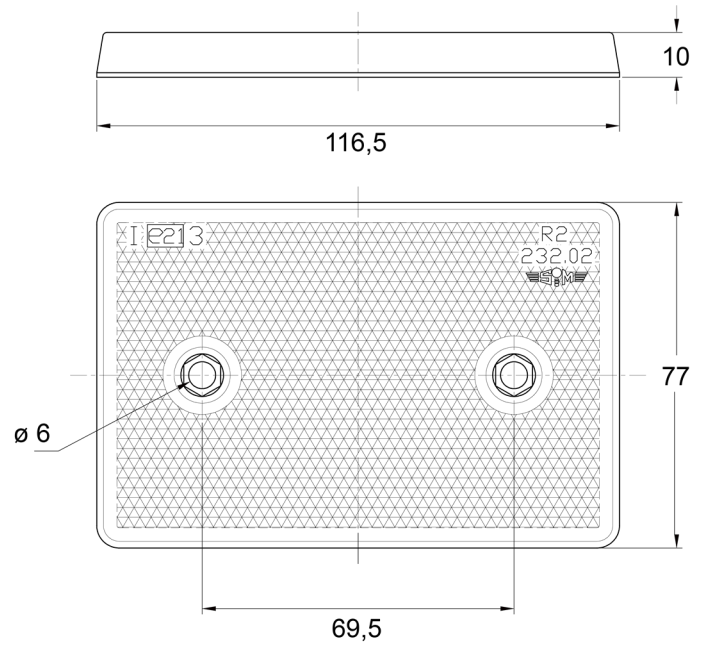

REFLECTORS

3002.000000

Reflector | rectangular | white

EAN: 5414184562400

Specifications

| | | | |
|---------------|-------------------------|------------------|-------------|
| Certification | ECE R3 | Mounting side | Front |
| Color | White | Thickness mm | 10 mm |
| Dimensions | 116,5 mm x 77 mm | To be ordered by | 1 |
| Material | PMMA/ABS | Type | Rectangular |
| Mounting | Adhesif and screw mount | Weight (kg) | 0,010 Kg |