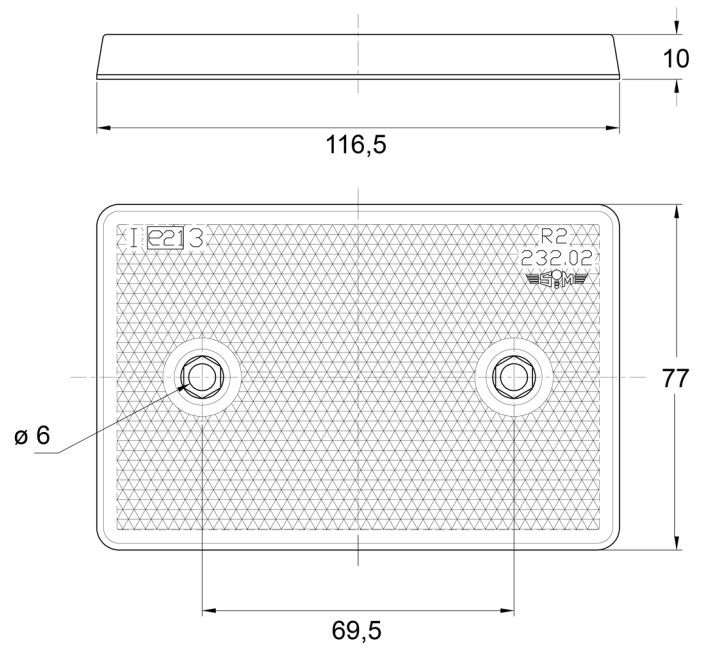

REFLECTORS

3002.000000

Reflector | rectangular | white

EAN: 5414184562400

Specifications

Certification	ECE R3	Mounting side	Front
Color	White	Thickness mm	10 mm
Dimensions	116,5 mm x 77 mm	To be ordered by	1
Material	PMMA/ABS	Type	Rectangular
Mounting	Adhesif and screw mount	Weight (kg)	0,010 Kg