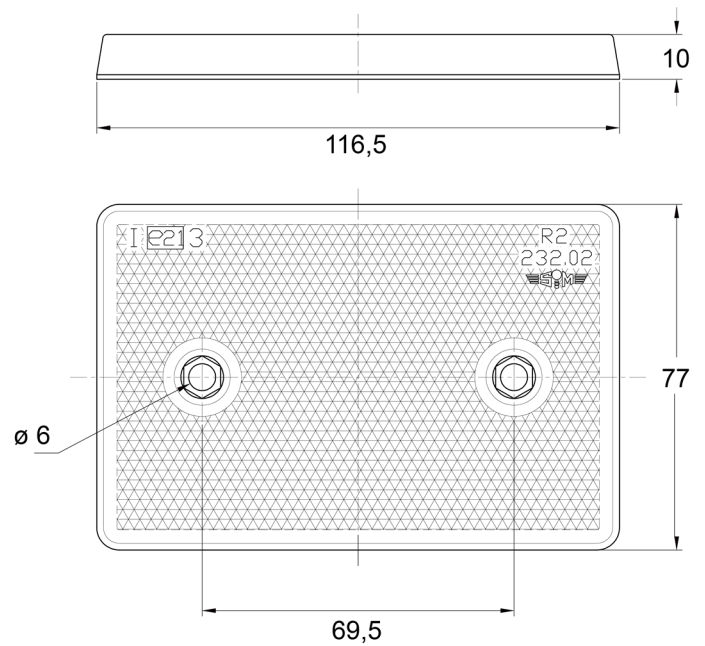

# REFLECTORS

3002.000000

Reflector | rectangular | white

EAN: 5414184562400

## Specifications

|               |                         |                  |             |
|---------------|-------------------------|------------------|-------------|
| Certification | ECE R3                  | Mounting side    | Front       |
| Color         | White                   | Thickness mm     | 10 mm       |
| Dimensions    | 116,5 mm x 77 mm        | To be ordered by | 1           |
| Material      | PMMA/ABS                | Type             | Rectangular |
| Mounting      | Adhesif and screw mount | Weight (kg)      | 0,010 Kg    |