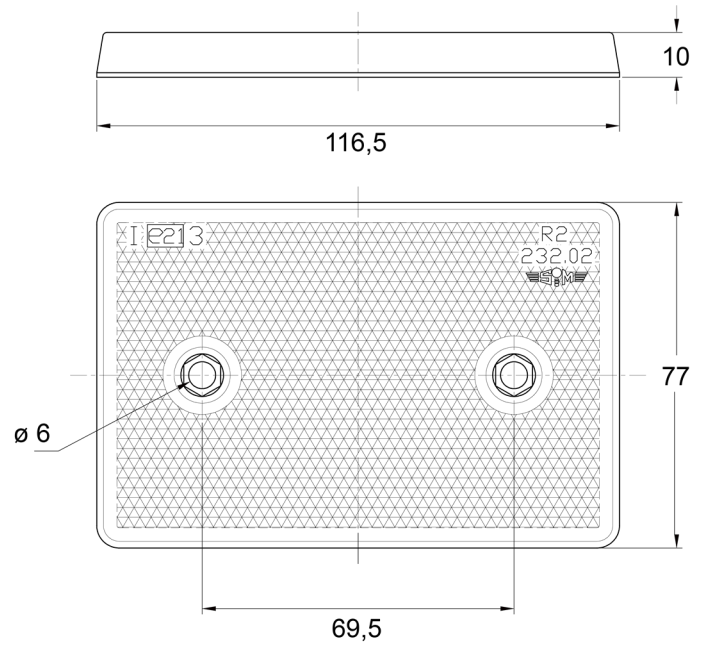

REFLECTORS

3002.0000100

Reflector | rectangular | amber

EAN: 5414184562417

Specifications

Certification	ECE R3	Mounting side	Side
Color	Amber	Thickness mm	10 mm
Dimensions	116,5 mm x 77 mm	To be ordered by	1
Material	PMMA/ABS	Type	Rectangular
Mounting	Adhesif and screw mount	Weight (kg)	0,010 Kg