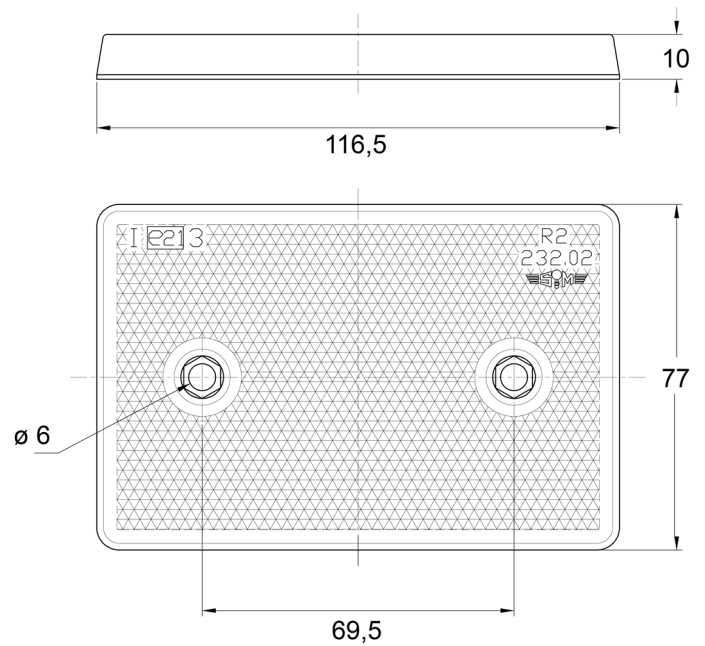

# REFLECTORS

3002.0000200

Reflector | rectangular | red

EAN: 5414184562424

## Specifications

Certification	ECE R3	Mounting side	Rear
Color	Red	Thickness mm	10 mm
Dimensions	116,5 mm x 77 mm	To be ordered by	1
Material	PMMA/ABS	Type	Rectangular
Mounting	Adhesif and screw mount	Weight (kg)	0,010 Kg