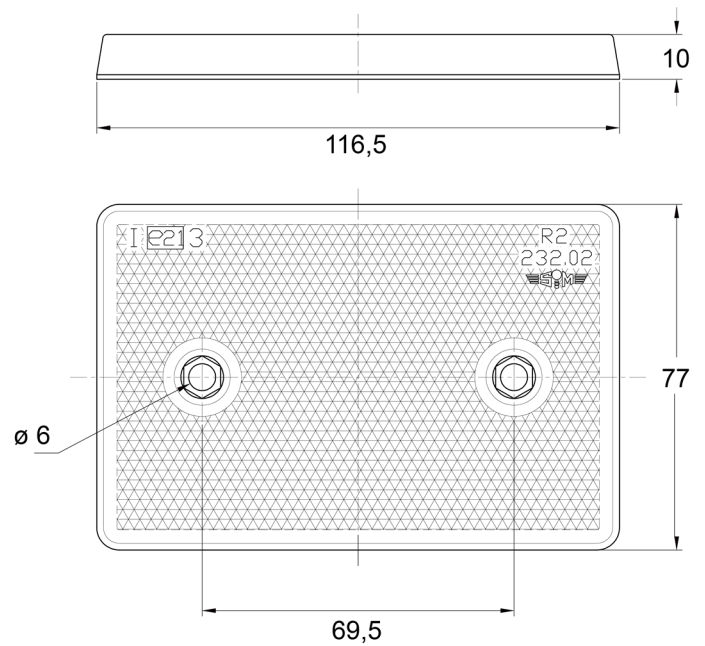

REFLECTORS

3002.0000200

Reflector | rectangular | red

EAN: 5414184562424

Specifications

Certification	ECE R3	Mounting side	Rear
Color	Red	Thickness mm	10 mm
Dimensions	116,5 mm x 77 mm	To be ordered by	1
Material	PMMA/ABS	Type	Rectangular
Mounting	Adhesif and screw mount	Weight (kg)	0,010 Kg