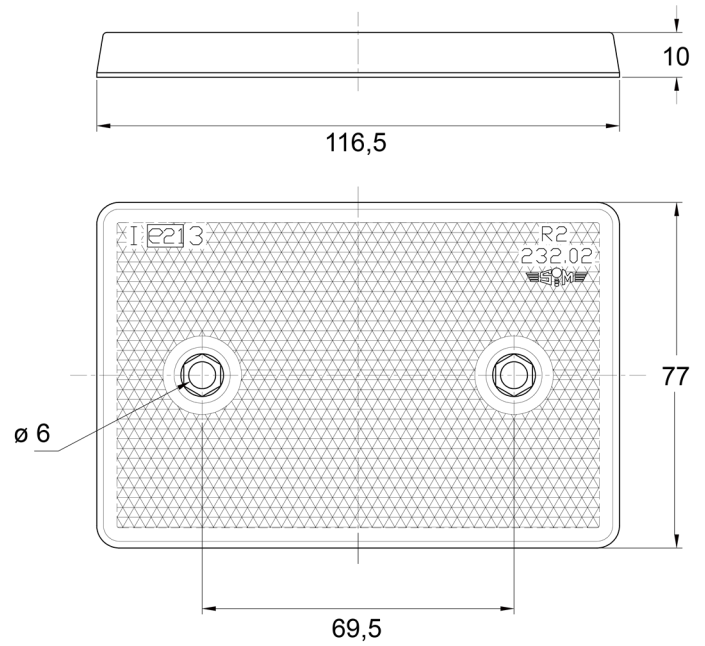

REFLECTORS

3002.1000000

Reflector | rectangular | white

EAN: 5414184560048

Specifications

Certification	ECE R3	Mounting side	Front
Color	White	Thickness mm	10 mm
Dimensions	116,5 mm x 77 mm	To be ordered by	1
Material	PMMA/ABS	Type	Rectangular
Mounting	Screw mount	Weight (kg)	0,010 Kg