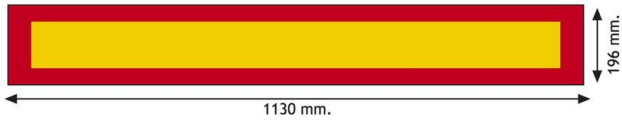

PANELS

3094.100000

Panel for trailer | red/yellow | reflective | 1130x196 mm

EAN: 5414184564985

Specifications

Certification	ECE 70.01	Thickness mm	1 mm
Color	Red/amber	To be ordered by	1
Height mm	196 mm	Type	Panel
Length mm	1130 mm	Type of use	Truck & trailer panels
Material	Aluminium	Weight (kg)	0,652 Kg
Mounting side	Rear		