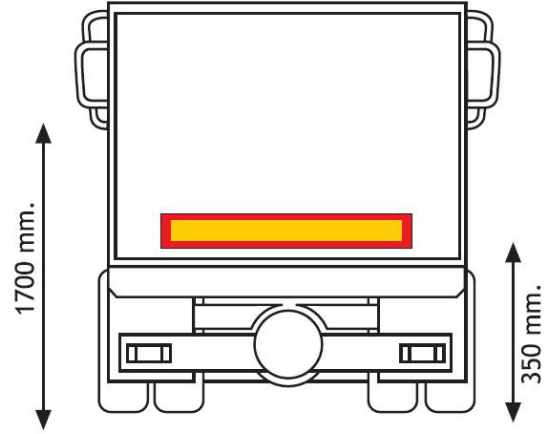

PANELS

3094.100000

Panel for trailer | red/yellow | reflective | 1130x196 mm

EAN: 5414184564985

Specifications

Certification	ECE 70.01	Thickness mm	1 mm
Color	Red/amber	To be ordered by	1
Height mm	196 mm	Type	Panel
Length mm	1130 mm	Type of use	Truck & trailer panels
Material	Aluminium	Weight (kg)	0,652 Kg
Mounting side	Rear		