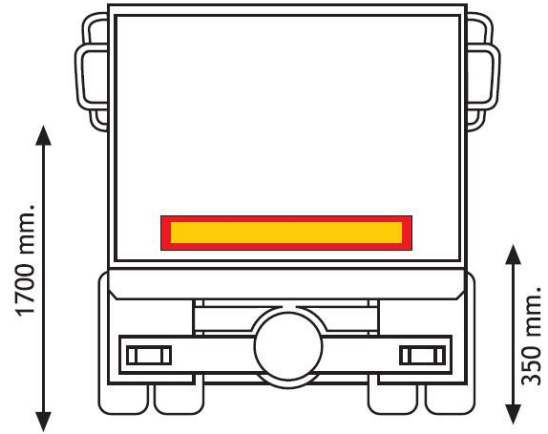

# PANELS

3094.100000

Panel for trailer | red/yellow | reflective | 1130x196 mm

EAN: 5414184564985

## Specifications

Certification	ECE 70.01	Thickness mm	1 mm
Color	Red/amber	To be ordered by	1
Height mm	196 mm	Type	Panel
Length mm	1130 mm	Type of use	Truck & trailer panels
Material	Aluminium	Weight (kg)	0,652 Kg
Mounting side	Rear		