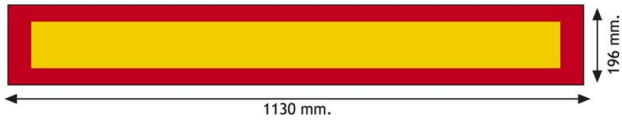

## Specifications

Certification	ECE 70.01	Thickness mm	1 mm
Color	Red/amber	To be ordered by	1
Height mm	196 mm	Type	Panel
Length mm	1130 mm	Type of use	Truck & trailer panels
Material	Aluminium	Weight (kg)	0,652 Kg
Mounting side	Rear		