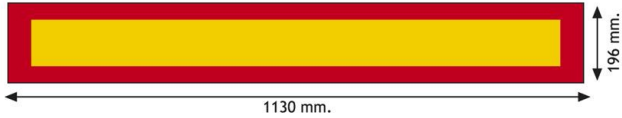

PANELS

3094.100000

Panel for trailer | red/yellow | reflective | 1130x196 mm

EAN: 5414184564985

Specifications

Certification	ECE 70.01	Thickness mm	1 mm
Color	Red/amber	To be ordered by	1
Height mm	196 mm	Type	Panel
Length mm	1130 mm	Type of use	Truck & trailer panels
Material	Aluminium	Weight (kg)	0,652 Kg
Mounting side	Rear		