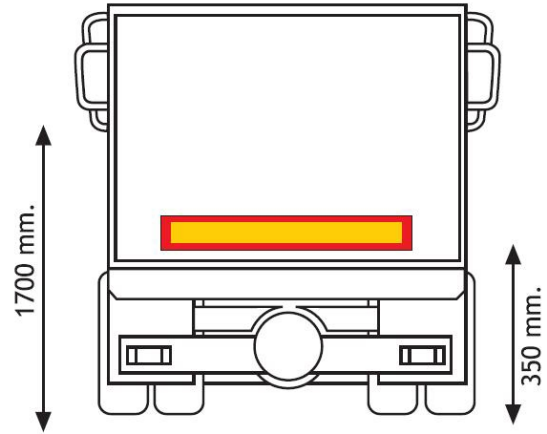

PANELS

3094.100000

Panel for trailer | red/yellow | reflective | 1130x196 mm

EAN: 5414184564985

Specifications

Certification	ECE 70.01	Thickness mm	1 mm
Color	Red/amber	To be ordered by	1
Height mm	196 mm	Type	Panel
Length mm	1130 mm	Type of use	Truck & trailer panels
Material	Aluminium	Weight (kg)	0,652 Kg
Mounting side	Rear		