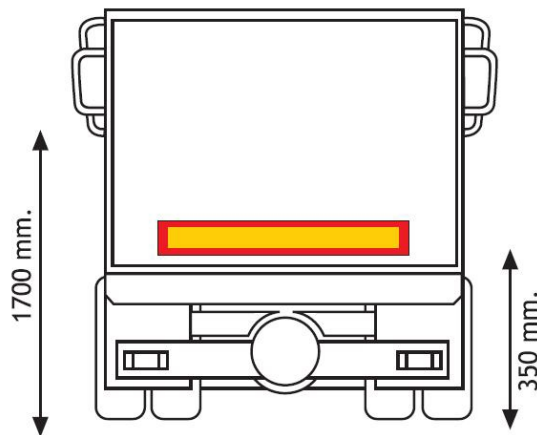

PANELS

3094.1000000

Panel for trailer | red/yellow | reflective | 1130x196 mm

EAN: 5414184564985

Specifications

Certification	ECE 70.01	Thickness mm	1 mm
Color	Red/amber	To be ordered by	1
Height mm	196 mm	Type	Panel
Length mm	1130 mm	Type of use	Truck & trailer panels
Material	Aluminium	Weight (kg)	0,652 Kg
Mounting side	Rear		