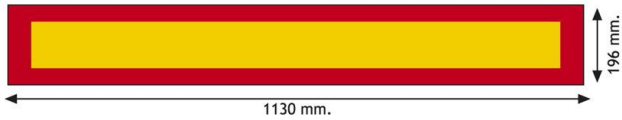

# PANELS

3094.10000-A

Sticker for trailer | red/yellow | 1130x196 mm

EAN: 5414184003187

## Specifications

Certification	ECE 70.01	Mounting side	Rear
Color	Red/amber	To be ordered by	1
Height mm	196 mm	Type	Adhesive label
Length mm	1130 mm	Type of use	Truck & trailer panels
Material	Adhesive label	Weight (kg)	0,209 Kg