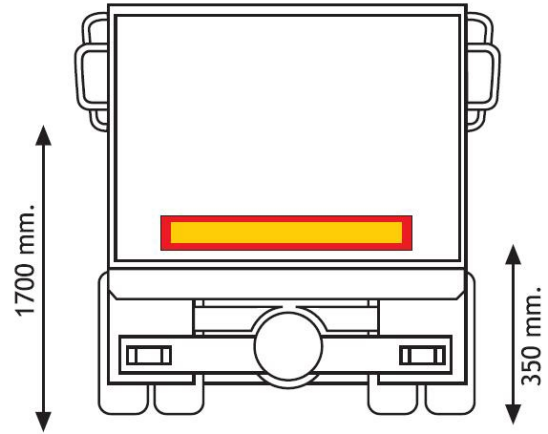

# PANELS

3094.10000-A

Sticker for trailer | red/yellow | 1130x196 mm

EAN: 5414184003187

## Specifications

Certification	ECE 70.01	Mounting side	Rear
Color	Red/amber	To be ordered by	1
Height mm	196 mm	Type	Adhesive label
Length mm	1130 mm	Type of use	Truck & trailer panels
Material	Adhesive label	Weight (kg)	0,209 Kg