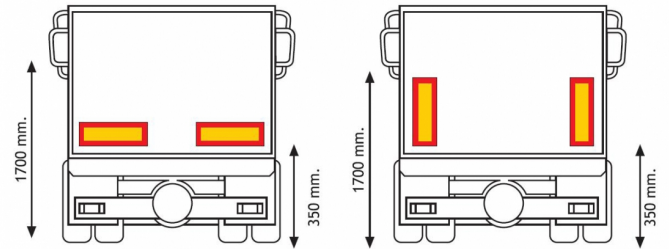

PANELS

3094.2000000

Panel for trailer | red/yellow | reflective | 2 pieces | 565x196 mm

EAN: 5414184564992

Specifications

Certification	ECE 70.01	Thickness mm	1 mm
Color	Red/amber	To be ordered by	2
Height mm	196 mm	Type	Panel
Length mm	565 mm	Type of use	Truck & trailer panels
Material	Aluminium	Weight (kg)	0,651 Kg
Mounting side	Rear		