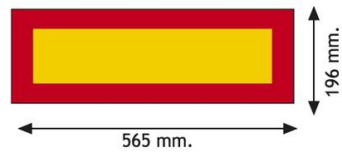

PANELS

3094.2000000

Panel for trailer | red/yellow | reflective | 2 pieces |
565x196 mm

EAN: 5414184564992

Specifications

Certification	ECE 70.01
Color	Red/amber
Height mm	196 mm
Length mm	565 mm
Material	Aluminium
Mounting side	Rear

Thickness mm	1 mm
To be ordered by	2
Type	Panel
Type of use	Truck & trailer panels
Weight (kg)	0,651 Kg