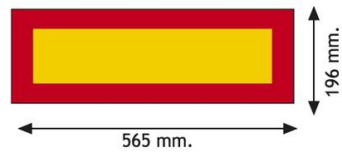

PANELS

3094.2000000

Panel for trailer | red/yellow | reflective | 2 pieces | 565x196 mm

EAN: 5414184564992

Specifications

Certification	ECE 70.01	Thickness mm	1 mm
Color	Red/amber	To be ordered by	2
Height mm	196 mm	Type	Panel
Length mm	565 mm	Type of use	Truck & trailer panels
Material	Aluminium	Weight (kg)	0,651 Kg
Mounting side	Rear		