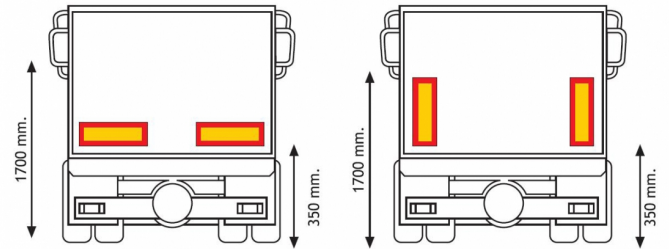

PANELS

3094.2000000

Panel for trailer | red/yellow | reflective | 2 pieces |
565x196 mm

EAN: 5414184564992

Specifications

Certification	ECE 70.01
Color	Red/amber
Height mm	196 mm
Length mm	565 mm
Material	Aluminium
Mounting side	Rear

Thickness mm	1 mm
To be ordered by	2
Type	Panel
Type of use	Truck & trailer panels
Weight (kg)	0,651 Kg