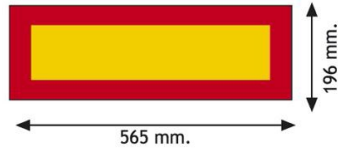

PANELS

3094.20000-A

Sticker for trailer | red/yellow | 2 pieces | 565x196 mm

EAN: 5414184003194

Specifications

Certification	ECE 70.01	Mounting side	Rear
Color	Red/amber	To be ordered by	2
Height mm	196 mm	Type	Adhesive label
Length mm	565 mm	Type of use	Truck & trailer panels
Material	Adhesive label	Weight (kg)	0,161 Kg