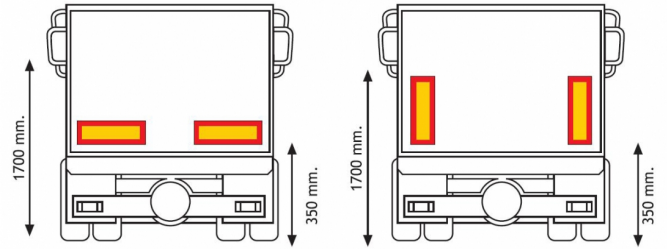

# PANELS

3094.20000-A

Sticker for trailer | red/yellow | 2 pieces | 565x196 mm

EAN: 5414184003194

## Specifications

Certification	ECE 70.01	Mounting side	Rear
Color	Red/amber	To be ordered by	2
Height mm	196 mm	Type	Adhesive label
Length mm	565 mm	Type of use	Truck & trailer panels
Material	Adhesive label	Weight (kg)	0,161 Kg