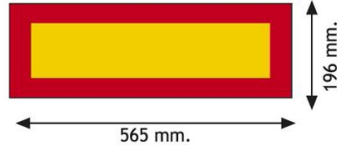

# PANELS

3094.20000-A

Sticker for trailer | red/yellow | 2 pieces | 565x196 mm

EAN: 5414184003194

## Specifications

Certification	ECE 70.01	Mounting side	Rear
Color	Red/amber	To be ordered by	2
Height mm	196 mm	Type	Adhesive label
Length mm	565 mm	Type of use	Truck & trailer panels
Material	Adhesive label	Weight (kg)	0,161 Kg