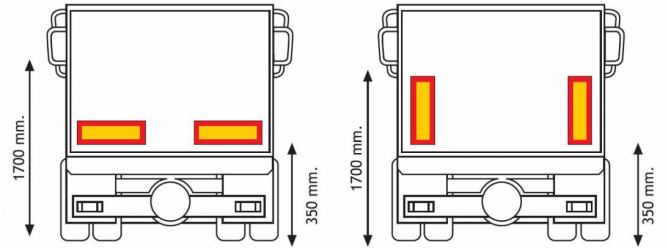

PANELS

3094.20000-A

Sticker for trailer | red/yellow | 2 pieces | 565x196 mm

EAN: 5414184003194

Specifications

Certification	ECE 70.01	Mounting side	Rear
Color	Red/amber	To be ordered by	2
Height mm	196 mm	Type	Adhesive label
Length mm	565 mm	Type of use	Truck & trailer panels
Material	Adhesive label	Weight (kg)	0,161 Kg