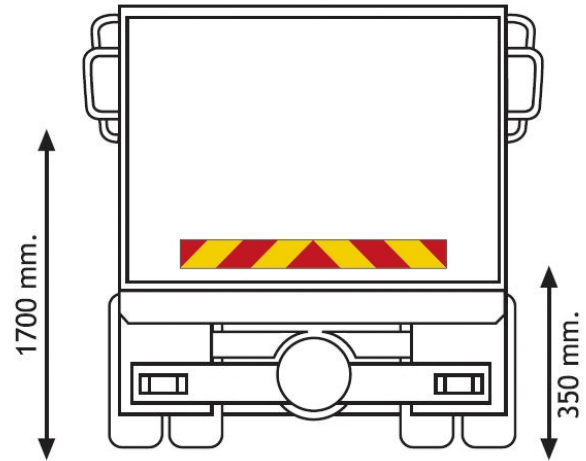

PANELS

3095.1000000

Panel for truck | red/yellow | reflective | 1130x132 mm

EAN: 5414184564961

Specifications

Certification	ECE 70.01	Thickness mm	1 mm
Color	Red/amber	To be ordered by	1
Height mm	132 mm	Type	Panel
Length mm	1130 mm	Type of use	Truck & trailer panels
Material	Aluminium	Weight (kg)	0,459 Kg
Mounting side	Rear		