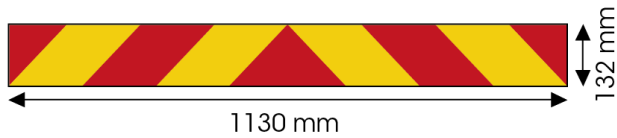

PANELS

3095.1000000

Panel for truck | red/yellow | reflective | 1130x132 mm

EAN: 5414184564961

Specifications

| | | | |
|---------------|-----------|------------------|------------------------|
| Certification | ECE 70.01 | Thickness mm | 1 mm |
| Color | Red/amber | To be ordered by | 1 |
| Height mm | 132 mm | Type | Panel |
| Length mm | 1130 mm | Type of use | Truck & trailer panels |
| Material | Aluminium | Weight (kg) | 0,459 Kg |
| Mounting side | Rear | | |