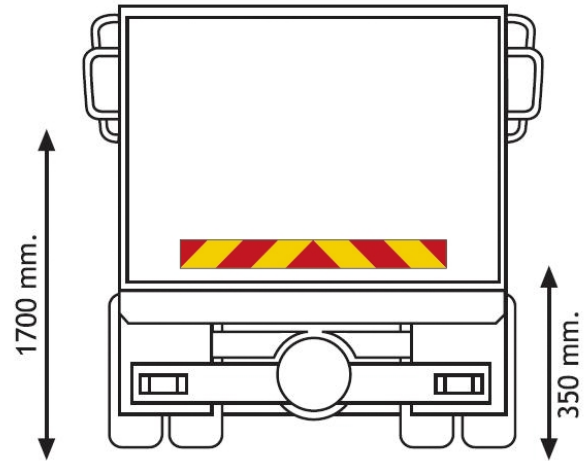

PANELS

3095.1000000

Panel for truck | red/yellow | reflective | 1130x132 mm

EAN: 5414184564961

Specifications

| | | | |
|---------------|-----------|------------------|------------------------|
| Certification | ECE 70.01 | Thickness mm | 1 mm |
| Color | Red/amber | To be ordered by | 1 |
| Height mm | 132 mm | Type | Panel |
| Length mm | 1130 mm | Type of use | Truck & trailer panels |
| Material | Aluminium | Weight (kg) | 0,459 Kg |
| Mounting side | Rear | | |