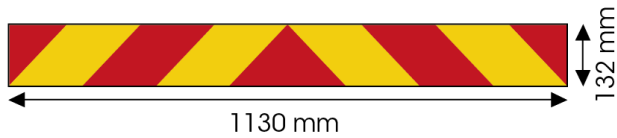

PANELS

3095.1000000

Panel for truck | red/yellow | reflective | 1130x132 mm

EAN: 5414184564961

Specifications

Certification	ECE 70.01	Thickness mm	1 mm
Color	Red/amber	To be ordered by	1
Height mm	132 mm	Type	Panel
Length mm	1130 mm	Type of use	Truck & trailer panels
Material	Aluminium	Weight (kg)	0,459 Kg
Mounting side	Rear		