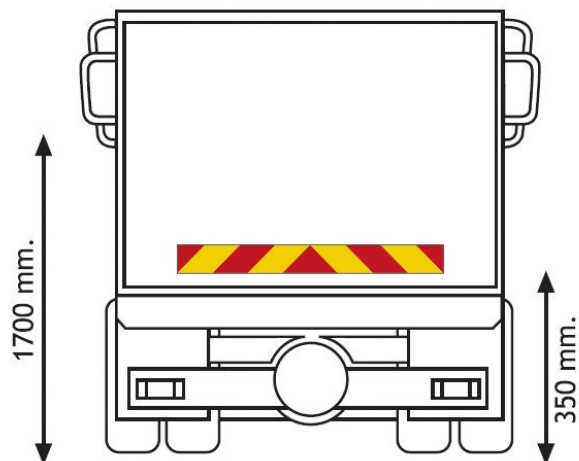

PANELS

3095.10000-A

Sticker for truck | red/yellow | 1130x132 mm

EAN: 5414184011144

Specifications

Certification	ECE 70.01	Mounting side	Rear
Color	Red/amber	To be ordered by	1
Height mm	132 mm	Type	Adhesive label
Length mm	1130 mm	Type of use	Truck & trailer panels
Material	Adhesive label	Weight (kg)	0,135 Kg