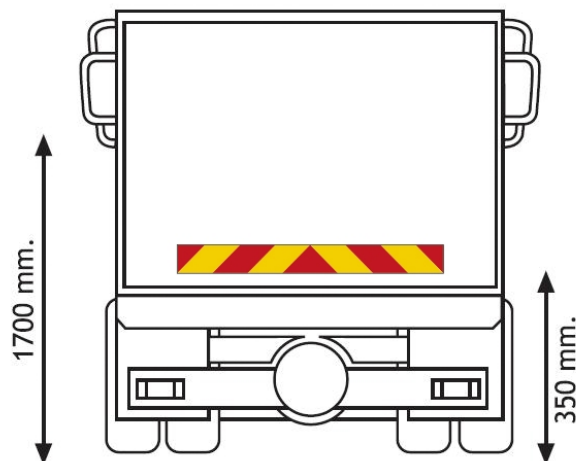

# PANELS

3095.10000-A

Sticker for truck | red/yellow | 1130x132 mm

EAN: 5414184011144

## Specifications

Certification	ECE 70.01	Mounting side	Rear
Color	Red/amber	To be ordered by	1
Height mm	132 mm	Type	Adhesive label
Length mm	1130 mm	Type of use	Truck & trailer panels
Material	Adhesive label	Weight (kg)	0,135 Kg