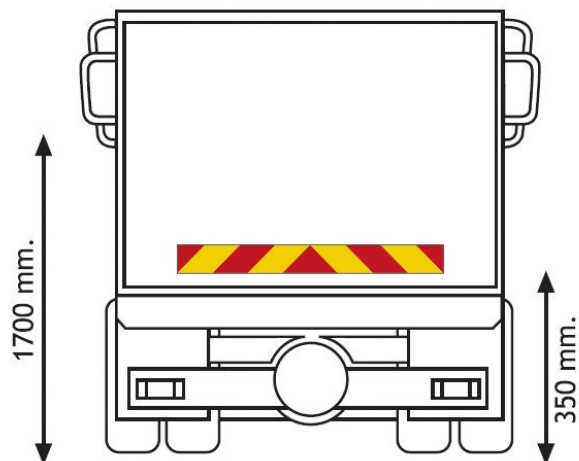

# PANELS

3095.10000-A

Sticker for truck | red/yellow | 1130x132 mm

EAN: 5414184011144

## Specifications

Certification	ECE 70.01	Mounting side	Rear
Color	Red/amber	To be ordered by	1
Height mm	132 mm	Type	Adhesive label
Length mm	1130 mm	Type of use	Truck & trailer panels
Material	Adhesive label	Weight (kg)	0,135 Kg