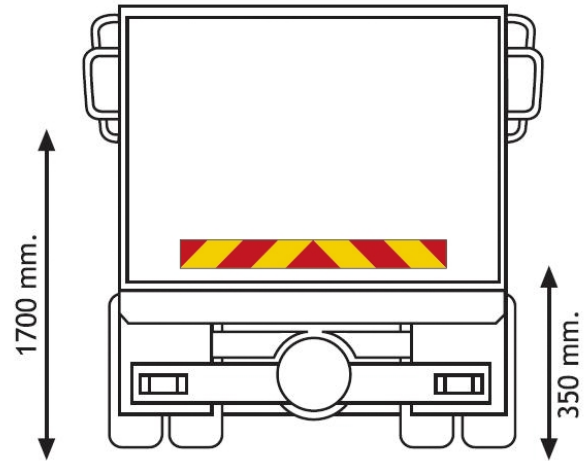

PANELS

3095.10000-A

Sticker for truck | red/yellow | 1130x132 mm

EAN: 5414184011144

Specifications

Certification	ECE 70.01	Mounting side	Rear
Color	Red/amber	To be ordered by	1
Height mm	132 mm	Type	Adhesive label
Length mm	1130 mm	Type of use	Truck & trailer panels
Material	Adhesive label	Weight (kg)	0,135 Kg