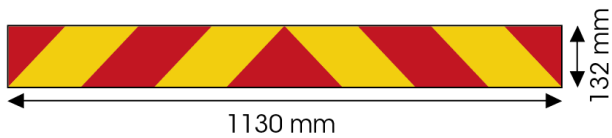

PANELS

3095.10000-A

Sticker for truck | red/yellow | 1130x132 mm

EAN: 5414184011144

Specifications

Certification	ECE 70.01	Mounting side	Rear
Color	Red/amber	To be ordered by	1
Height mm	132 mm	Type	Adhesive label
Length mm	1130 mm	Type of use	Truck & trailer panels
Material	Adhesive label	Weight (kg)	0,135 Kg