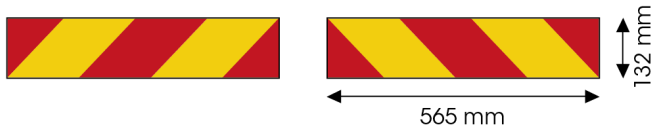

PANELS

3095.2000000

Panel for truck | red/yellow | reflective | 2 pieces |
565x132 mm

EAN: 5414184564978

Specifications

Certification	ECE 70.01	Thickness mm	1 mm
Color	Red/amber	To be ordered by	2
Height mm	132 mm	Type	Panel
Length mm	565 mm	Type of use	Truck & trailer panels
Material	Aluminium	Weight (kg)	0,458 Kg
Mounting side	Rear		