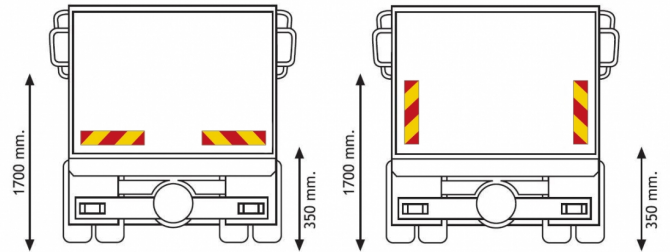

PANELS

3095.2000000

Panel for truck | red/yellow | reflective | 2 pieces |
565x132 mm

EAN: 5414184564978

Specifications

Certification	ECE 70.01	Thickness mm	1 mm
Color	Red/amber	To be ordered by	2
Height mm	132 mm	Type	Panel
Length mm	565 mm	Type of use	Truck & trailer panels
Material	Aluminium	Weight (kg)	0,458 Kg
Mounting side	Rear		