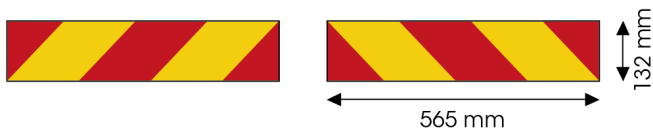

# PANELS

3095.2000000

Panel for truck | red/yellow | reflective | 2 pieces |  
565x132 mm

EAN: 5414184564978

## Specifications

Certification	ECE 70.01	Thickness mm	1 mm
Color	Red/amber	To be ordered by	2
Height mm	132 mm	Type	Panel
Length mm	565 mm	Type of use	Truck & trailer panels
Material	Aluminium	Weight (kg)	0,458 Kg
Mounting side	Rear		