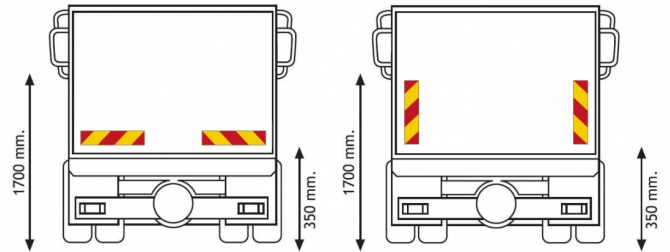

# PANELS

3095.2000000

Panel for truck | red/yellow | reflective | 2 pieces |  
565x132 mm

EAN: 5414184564978

## Specifications

Certification	ECE 70.01	Thickness mm	1 mm
Color	Red/amber	To be ordered by	2
Height mm	132 mm	Type	Panel
Length mm	565 mm	Type of use	Truck & trailer panels
Material	Aluminium	Weight (kg)	0,458 Kg
Mounting side	Rear		