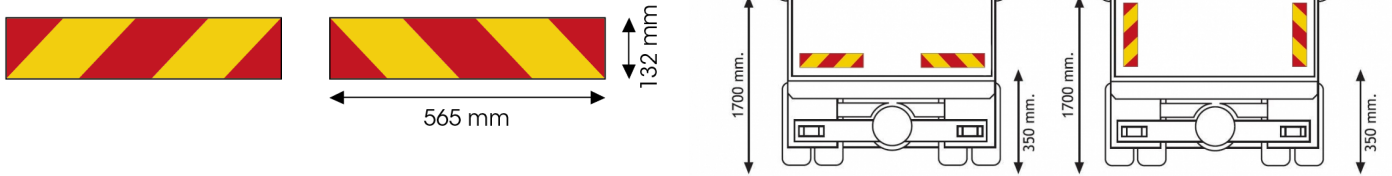

PANELS

3095.20000-A

Sticker for truck | red/yellow | 2 pieces | 565x132 mm

EAN: 5414184011151

Specifications

Certification	ECE 70.01	Mounting side	Rear
Color	Red/amber	To be ordered by	2
Height mm	132 mm	Type	Adhesive label
Length mm	565 mm	Type of use	Truck & trailer panels
Material	Adhesive label	Weight (kg)	0,100 Kg