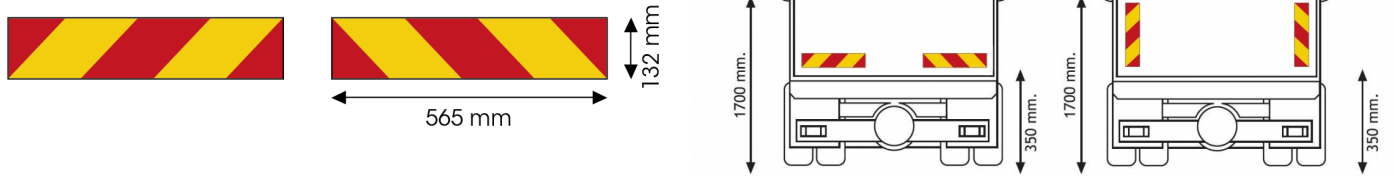

PANELS

3095.20000-A

Sticker for truck | red/yellow | 2 pieces | 565x132 mm

EAN: 5414184011151

Specifications

Certification	ECE 70.01	Mounting side	Rear
Color	Red/amber	To be ordered by	2
Height mm	132 mm	Type	Adhesive label
Length mm	565 mm	Type of use	Truck & trailer panels
Material	Adhesive label	Weight (kg)	0,100 Kg