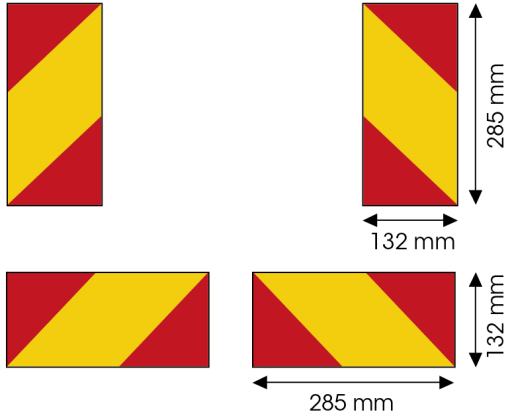

PANELS

3095.3000000

Panel for truck | red/yellow | reflective | 4 pieces | 565x132 mm

EAN: 5414184003170

Specifications

Certification	ECE 70.01
Color	Red/amber
Height mm	132 mm
Length mm	285 mm
Material	Aluminium
Mounting side	Rear

Thickness mm	1 mm
To be ordered by	4
Type	Panel
Type of use	Truck & trailer panels
Weight (kg)	0,458 Kg