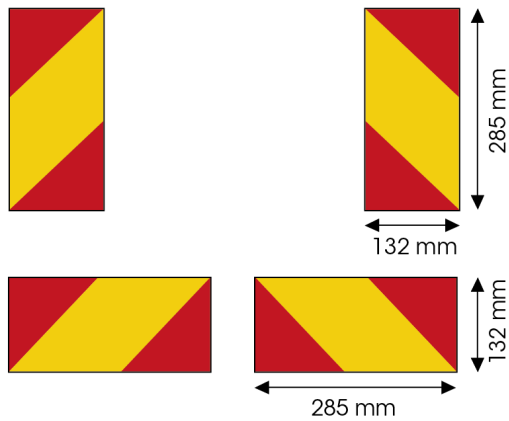

PANELS

3095.3000000

Panel for truck | red/yellow | reflective | 4 pieces | 565x132 mm

EAN: 5414184003170

Specifications

Certification	ECE 70.01
Color	Red/amber
Height mm	132 mm
Length mm	285 mm
Material	Aluminium
Mounting side	Rear

Thickness mm	1 mm
To be ordered by	4
Type	Panel
Type of use	Truck & trailer panels
Weight (kg)	0,458 Kg