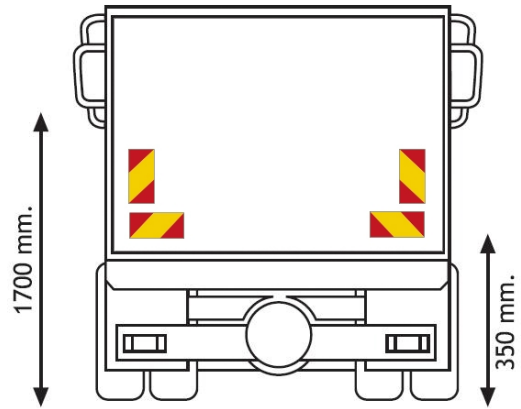

PANELS

3095.3000000

Panel for truck | red/yellow | reflective | 4 pieces | 565x132 mm

EAN: 5414184003170

Specifications

Certification	ECE 70.01
Color	Red/amber
Height mm	132 mm
Length mm	285 mm
Material	Aluminium
Mounting side	Rear

Thickness mm	1 mm
To be ordered by	4
Type	Panel
Type of use	Truck & trailer panels
Weight (kg)	0,458 Kg