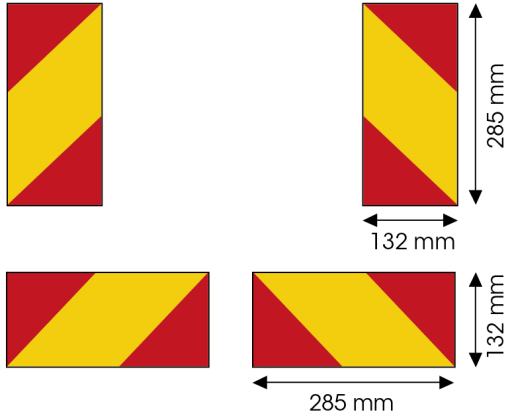

# PANELS

3095.3000000

Panel for truck | red/yellow | reflective | 4 pieces | 565x132 mm

EAN: 5414184003170

## Specifications

Certification	ECE 70.01
Color	Red/amber
Height mm	132 mm
Length mm	285 mm
Material	Aluminium
Mounting side	Rear

Thickness mm	1 mm
To be ordered by	4
Type	Panel
Type of use	Truck & trailer panels
Weight (kg)	0,458 Kg