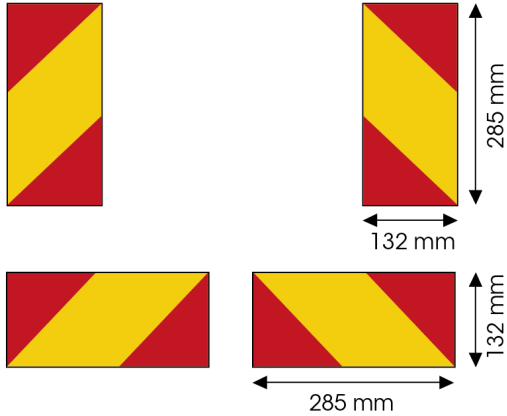

PANELS

3095.3000000

Panel for truck | red/yellow | reflective | 4 pieces |
565x132 mm

EAN: 5414184003170

Specifications

Certification	ECE 70.01
Color	Red/amber
Height mm	132 mm
Length mm	285 mm
Material	Aluminium
Mounting side	Rear

Thickness mm	1 mm
To be ordered by	4
Type	Panel
Type of use	Truck & trailer panels
Weight (kg)	0,458 Kg