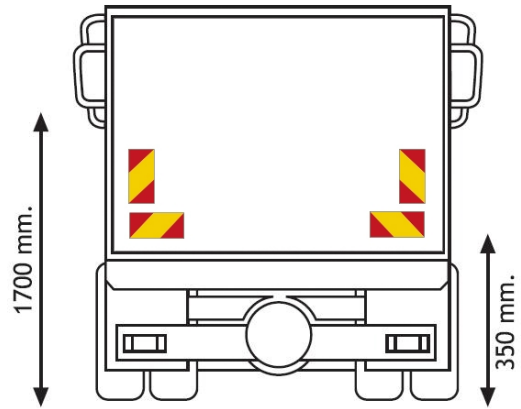

PANELS

3095.3000000

Panel for truck | red/yellow | reflective | 4 pieces |
565x132 mm

EAN: 5414184003170

Specifications

Certification	ECE 70.01
Color	Red/amber
Height mm	132 mm
Length mm	285 mm
Material	Aluminium
Mounting side	Rear

Thickness mm	1 mm
To be ordered by	4
Type	Panel
Type of use	Truck & trailer panels
Weight (kg)	0,458 Kg