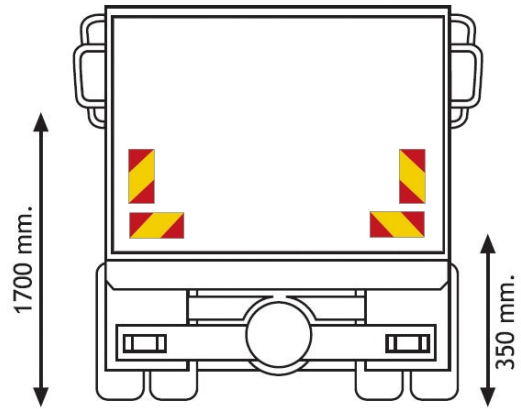

# PANELS

3095.3000000

Panel for truck | red/yellow | reflective | 4 pieces | 565x132 mm

EAN: 5414184003170

## Specifications

Certification	ECE 70.01
Color	Red/amber
Height mm	132 mm
Length mm	285 mm
Material	Aluminium
Mounting side	Rear

Thickness mm	1 mm
To be ordered by	4
Type	Panel
Type of use	Truck & trailer panels
Weight (kg)	0,458 Kg