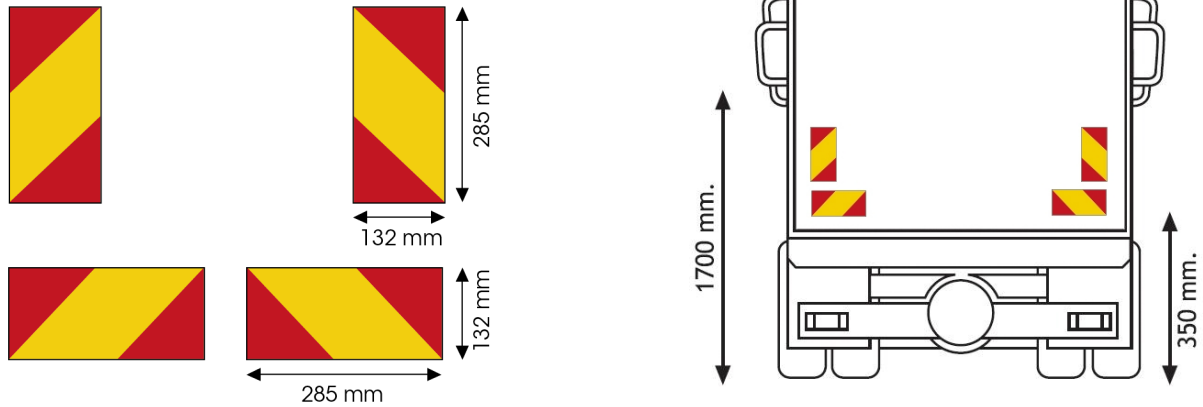

# PANELS

3095.30000-A

Sticker for truck | red/yellow | 4 pieces | 285x132 mm

EAN: 5414184011168

## Specifications

Certification	ECE 70.01	Mounting side	Rear
Color	Red/amber	To be ordered by	4
Height mm	132 mm	Type	Adhesive label
Length mm	285 mm	Type of use	Truck & trailer panels
Material	Adhesive label	Weight (kg)	0,081 Kg