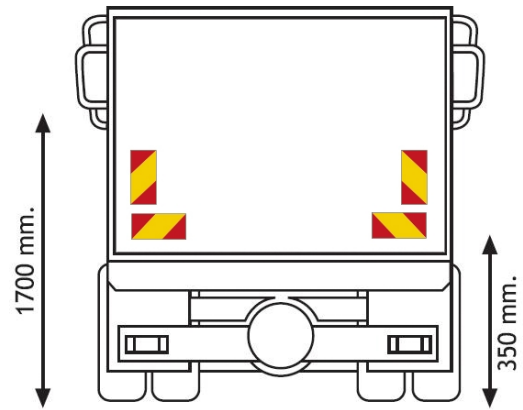

# PANELS

3095.30000-A

Sticker for truck | red/yellow | 4 pieces | 285x132 mm

EAN: 5414184011168

## Specifications

Certification	ECE 70.01	Mounting side	Rear
Color	Red/amber	To be ordered by	4
Height mm	132 mm	Type	Adhesive label
Length mm	285 mm	Type of use	Truck & trailer panels
Material	Adhesive label	Weight (kg)	0,081 Kg