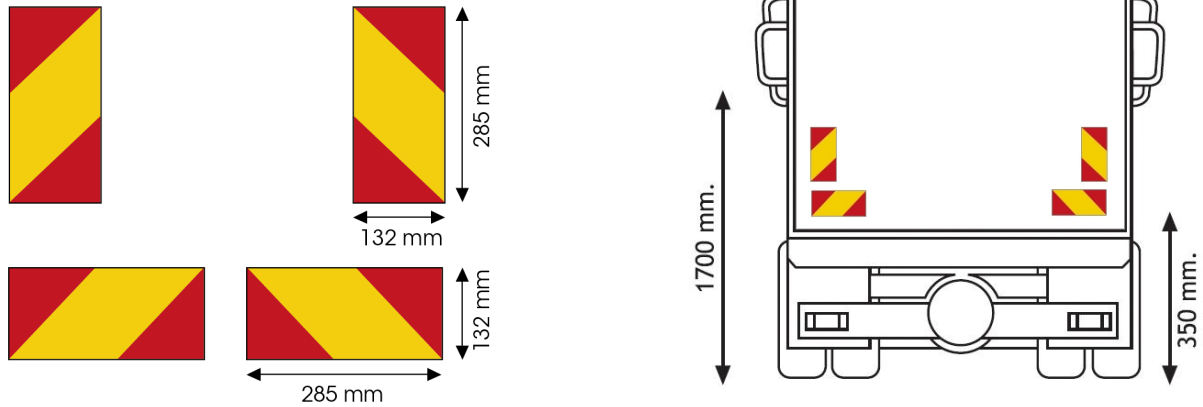

PANELS

3095.30000-A

Sticker for truck | red/yellow | 4 pieces | 285x132 mm

EAN: 5414184011168

Specifications

Certification	ECE 70.01	Mounting side	Rear
Color	Red/amber	To be ordered by	4
Height mm	132 mm	Type	Adhesive label
Length mm	285 mm	Type of use	Truck & trailer panels
Material	Adhesive label	Weight (kg)	0,081 Kg