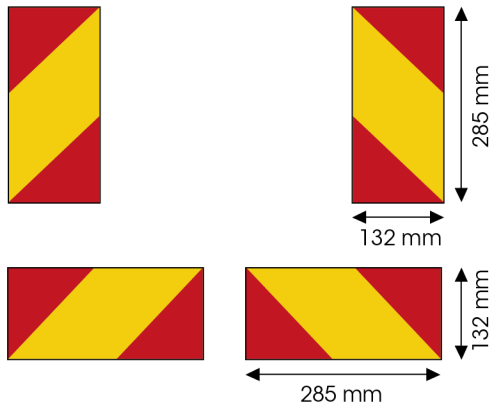

# PANELS

3095.30000-A

Sticker for truck | red/yellow | 4 pieces | 285x132 mm

EAN: 5414184011168

## Specifications

Certification	ECE 70.01	Mounting side	Rear
Color	Red/amber	To be ordered by	4
Height mm	132 mm	Type	Adhesive label
Length mm	285 mm	Type of use	Truck & trailer panels
Material	Adhesive label	Weight (kg)	0,081 Kg