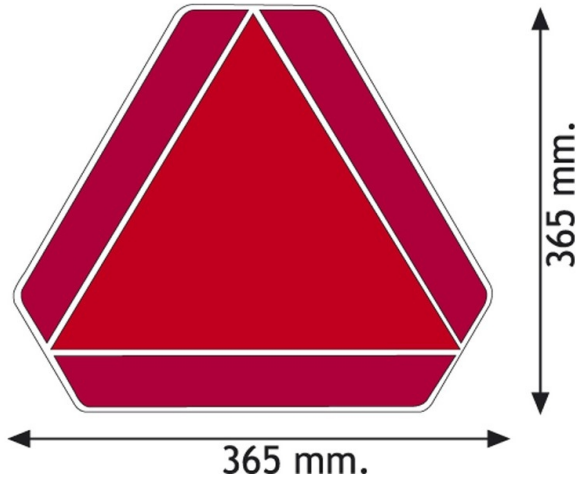

PANELS

3098.0000000

Triangle | slow moving vehicle | 1,5 mm

EAN: 5414184017849

Specifications

Certification	ECE 69.01	Thickness mm	1,5 mm
Color	Red/amber	To be ordered by	1
Height mm	365 mm	Type	Panel
Length mm	365 mm	Type of use	Panels for slow moving vehicle
Material	Aluminium	Weight (kg)	0,715 Kg
Mounting side	Rear		