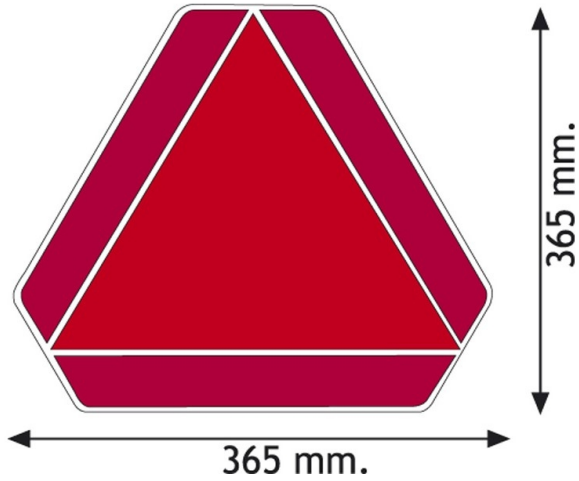

# PANELS

3098.0000000

Triangle | slow moving vehicle | 1,5 mm

EAN: 5414184017849

## Specifications

Certification	ECE 69.01	Thickness mm	1,5 mm
Color	Red/amber	To be ordered by	1
Height mm	365 mm	Type	Panel
Length mm	365 mm	Type of use	Panels for slow moving vehicle
Material	Aluminium	Weight (kg)	0,715 Kg
Mounting side	Rear		