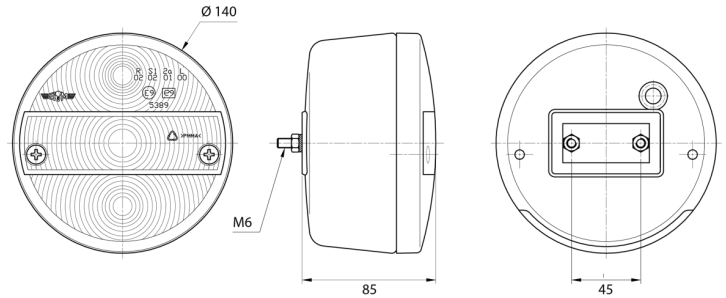

# LIGHTS FRONT AND REAR

3111.000000

rear light | left+right | 12-24V

EAN: 5414184562714

## Specifications

Certification	ECE	Packing	POS packaging
Color	Amber/red	Socket	P21W-BA15s/R5W-BA15s
Colour of lens	Amber/red	Supplied with	Mounting screws
Connection	Grommet	Thickness mm	85 mm
Diameter mm	140 mm	To be ordered by	1
Light source	Halogen	Type	Rear lights
Mounting	Surface mount	Weight (kg)	0,450 Kg
Mounting side	Rear - Left & right	With Direction indicator	Yes
Operating voltage	12V - 24V	With Tail-Stop	Yes