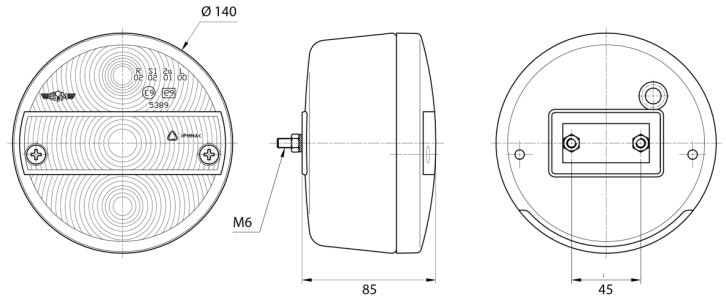

LIGHTS FRONT AND REAR

3111.000000

rear light | left+right | 12-24V

EAN: 5414184562714

Specifications

Certification	ECE	Packing	POS packaging
Color	Amber/red	Socket	P21W-BA15s/R5W-BA15s
Colour of lens	Amber/red	Supplied with	Mounting screws
Connection	Grommet	Thickness mm	85 mm
Diameter mm	140 mm	To be ordered by	1
Light source	Halogen	Type	Rear lights
Mounting	Surface mount	Weight (kg)	0,450 Kg
Mounting side	Rear - Left & right	With Direction indicator	Yes
Operating voltage	12V - 24V	With Tail-Stop	Yes