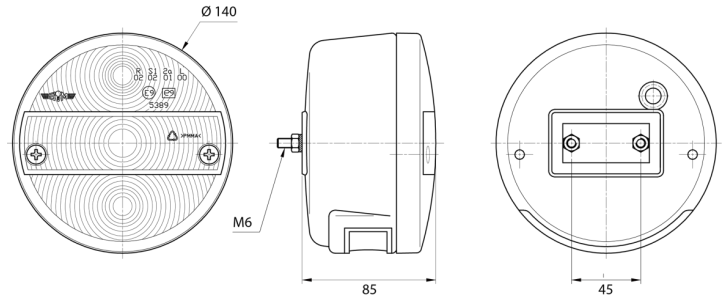

LIGHTS FRONT AND REAR

3111.0000100

rear light | left+right | license plate light | 12-24V

EAN: 5414184562738

Specifications

Certification	ECE	Socket	P21W-BA15s/R5W-BA15s
Color	Amber/red	Supplied with	Mounting screws
Colour of lens	Amber/red	Thickness mm	85 mm
Connection	Grommet	To be ordered by	1
Diameter mm	140 mm	Type	Rear lights
Light source	Halogen	Weight (kg)	0,508 Kg
Mounting	Surface mount	With Direction indicator	Yes
Mounting side	Rear - Left & right	With License plate light - under	Yes
Packing	POS packaging	With Tail-Stop	Yes