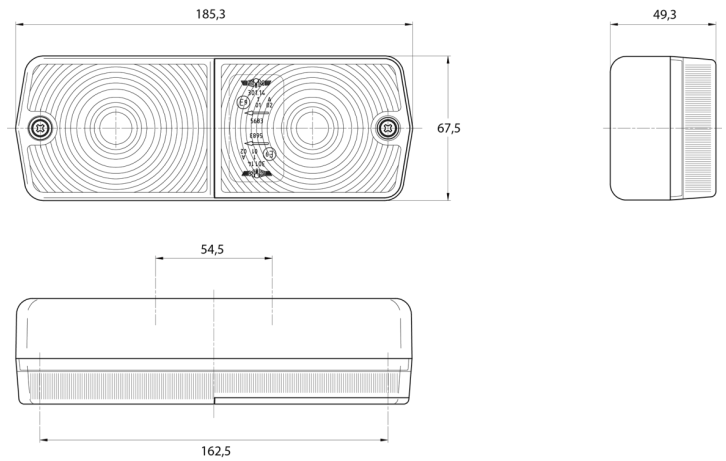

# LIGHTS FRONT AND REAR

3114.000000

Front light | left+right | 12-24V

EAN: 5414184560567

## Specifications

Certification	ECE	Packing	POS packaging
Color	Amber/white	Socket	P21W-BA15s/R5W-BA15s
Colour of lens	Amber/white	Supplied with	Mounting screws
Connection	Grommet	Thickness mm	49,3 mm
Height mm	67,5 mm	To be ordered by	2
Length mm	185,3 mm	Type	Front lights
Light source	Halogen	Weight (kg)	0,258 Kg
Mounting	Surface mount	With Direction indicator	Yes
Mounting side	Rear - Left & right	With Tail light	Yes
Operating voltage	12V - 24V		