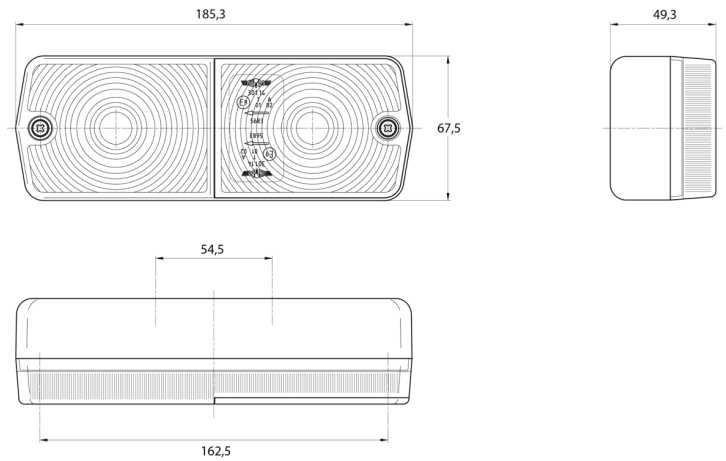

LIGHTS FRONT AND REAR

3114.000000

Front light | left+right | 12-24V

EAN: 5414184560567

Specifications

Certification	ECE	Packing	POS packaging
Color	Amber/white	Socket	P21W-BA15s/R5W-BA15s
Colour of lens	Amber/white	Supplied with	Mounting screws
Connection	Grommet	Thickness mm	49,3 mm
Height mm	67,5 mm	To be ordered by	2
Length mm	185,3 mm	Type	Front lights
Light source	Halogen	Weight (kg)	0,258 Kg
Mounting	Surface mount	With Direction indicator	Yes
Mounting side	Rear - Left & right	With Tail light	Yes
Operating voltage	12V - 24V		