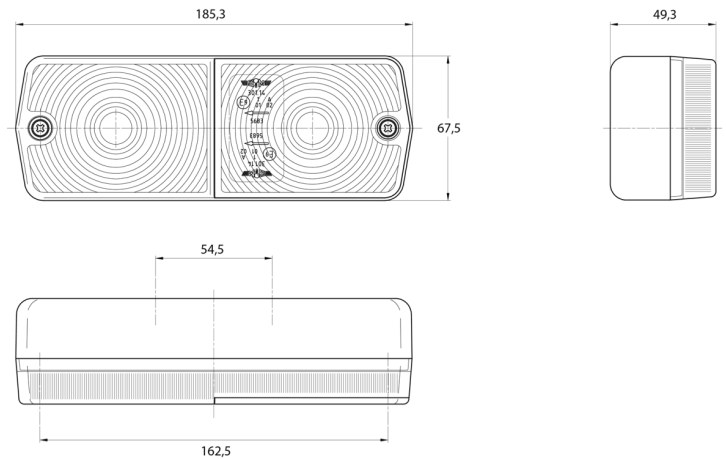

# LIGHTS FRONT AND REAR

3114.000000

Front light | left+right | 12-24V

EAN: 5414184560567

## Specifications

Certification	ECE	Packing	POS packaging
Color	Amber/white	Socket	P21W-BA15s/R5W-BA15s
Colour of lens	Amber/white	Supplied with	Mounting screws
Connection	Grommet	Thickness mm	49,3 mm
Height mm	67,5 mm	To be ordered by	2
Length mm	185,3 mm	Type	Front lights
Light source	Halogen	Weight (kg)	0,258 Kg
Mounting	Surface mount	With Direction indicator	Yes
Mounting side	Rear - Left & right	With Tail light	Yes
Operating voltage	12V - 24V		