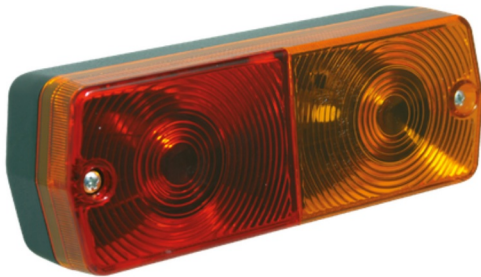

LIGHTS FRONT AND REAR

3114.0000100

Rear light | left+right | 12-24V

EAN: 5414184560574

Specifications

Certification	ECE	Packing	POS packaging
Color	Amber/red	Socket	P21W-BA15s/P21/5W-BAY 15d
Colour of lens	Amber/red	Supplied with	Mounting screws
Connection	Grommet	Thickness mm	49,3 mm
Height mm	67,5 mm	To be ordered by	2
Length mm	185,3 mm	Type	Rear lights
Light source	Halogen	Weight (kg)	0,240 Kg
Mounting	Surface mount	With Direction indicator	Yes
Mounting side	Rear - Left & right	With Tail-Stop	Yes
Operating voltage	12V - 24V		