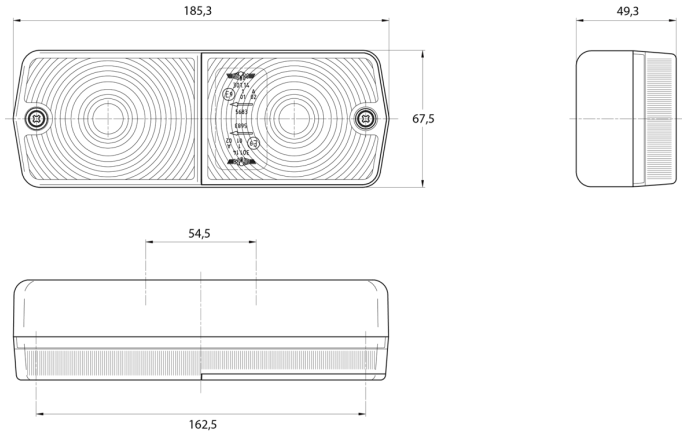

LIGHTS FRONT AND REAR

3114.0000100

Rear light | left+right | 12-24V

EAN: 5414184560574

Specifications

Certification	ECE
Color	Amber/red
Colour of lens	Amber/red
Connection	Grommet
Height mm	67,5 mm
Length mm	185,3 mm
Light source	Halogen
Mounting	Surface mount
Mounting side	Rear - Left & right
Operating voltage	12V - 24V

Packing	POS packaging
Socket	P21W-BA15s/P21/5W-BAY 15d
Supplied with	Mounting screws
Thickness mm	49,3 mm
To be ordered by	2
Type	Rear lights
Weight (kg)	0,24 Kg
With Direction indicator	Yes
With Tail-Stop	Yes