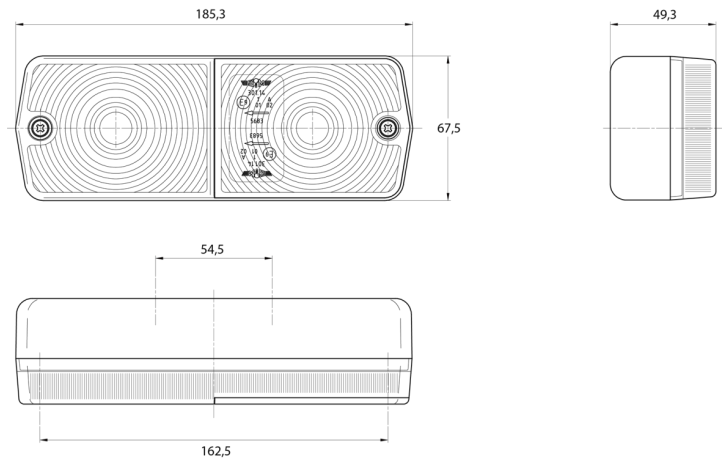

LIGHTS FRONT AND REAR

3114.0000100

Rear light | left+right | 12-24V

EAN: 5414184560574

Specifications

Certification	ECE	Packing	POS packaging
Color	Amber/red	Socket	P21W-BA15s/P21/5W-BAY 15d
Colour of lens	Amber/red	Supplied with	Mounting screws
Connection	Grommet	Thickness mm	49,3 mm
Height mm	67,5 mm	To be ordered by	2
Length mm	185,3 mm	Type	Rear lights
Light source	Halogen	Weight (kg)	0,240 Kg
Mounting	Surface mount	With Direction indicator	Yes
Mounting side	Rear - Left & right	With Tail-Stop	Yes
Operating voltage	12V - 24V		