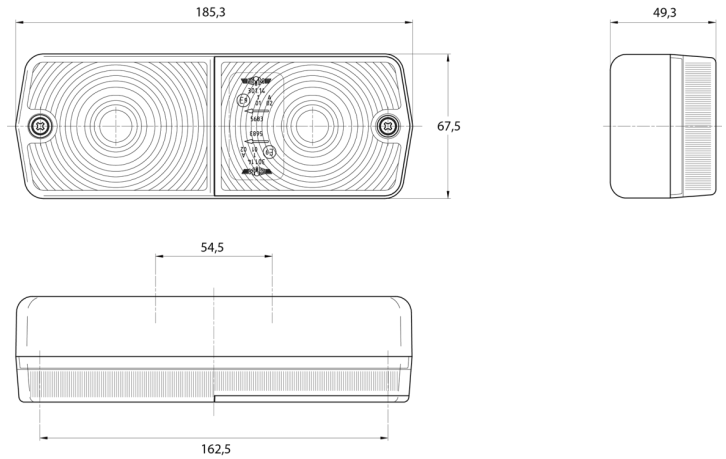

# LIGHTS FRONT AND REAR

3114.0000100

Rear light | left+right | 12-24V

EAN: 5414184560574

## Specifications

Certification	ECE	Packing	POS packaging
Color	Amber/red	Socket	P21W-BA15s/P21/5W-BAY 15d
Colour of lens	Amber/red	Supplied with	Mounting screws
Connection	Grommet	Thickness mm	49,3 mm
Height mm	67,5 mm	To be ordered by	2
Length mm	185,3 mm	Type	Rear lights
Light source	Halogen	Weight (kg)	0,240 Kg
Mounting	Surface mount	With Direction indicator	Yes
Mounting side	Rear - Left & right	With Tail-Stop	Yes
Operating voltage	12V - 24V		