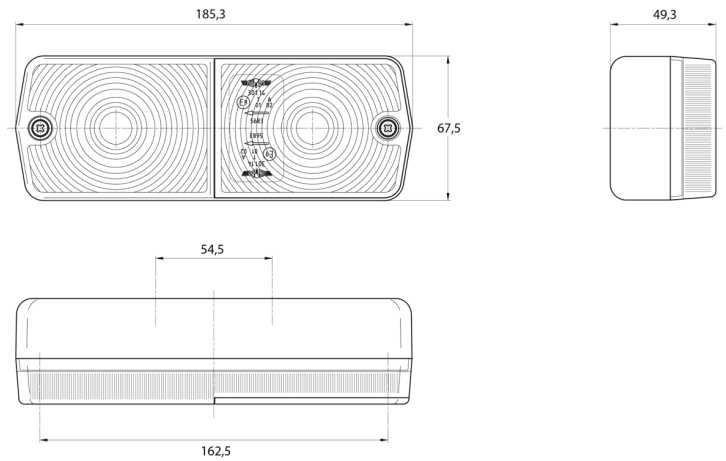

LIGHTS FRONT AND REAR

3114.0000100

Rear light | left+right | 12-24V

EAN: 5414184560574

Specifications

Certification	ECE	Packing	POS packaging
Color	Amber/red	Socket	P21W-BA15s/P21/5W-BAY 15d
Colour of lens	Amber/red	Supplied with	Mounting screws
Connection	Grommet	Thickness mm	49,3 mm
Height mm	67,5 mm	To be ordered by	2
Length mm	185,3 mm	Type	Rear lights
Light source	Halogen	Weight (kg)	0,240 Kg
Mounting	Surface mount	With Direction indicator	Yes
Mounting side	Rear - Left & right	With Tail-Stop	Yes
Operating voltage	12V - 24V		