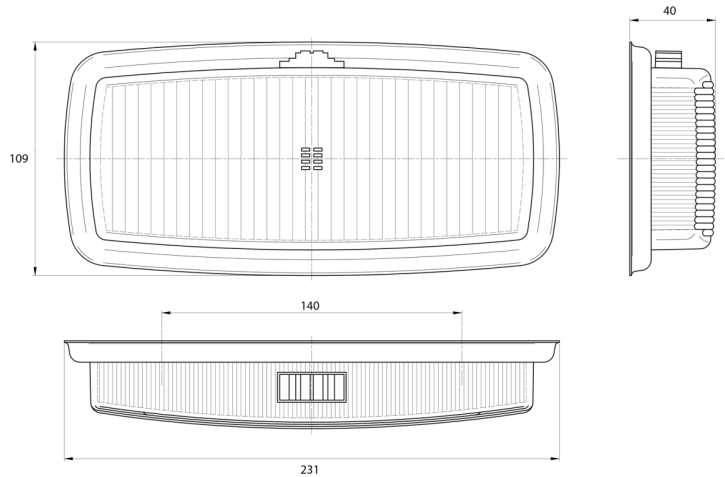

# INTERIOR LIGHTS

3115.000000

Interior light | halogen | rectangular | alu

EAN: 5414184562202

## Specifications

Color	White	Operating voltage	12V
Colour of lens	Clear	Packing	POS packaging
Connection	N/A	Switch	No
Height mm	40 mm	To be ordered by	1
Length mm	231 mm	Type	Rectangular
Light source	Halogen	Weight (kg)	0,300 Kg
Mounting	Surface mount	Width mm	109 mm