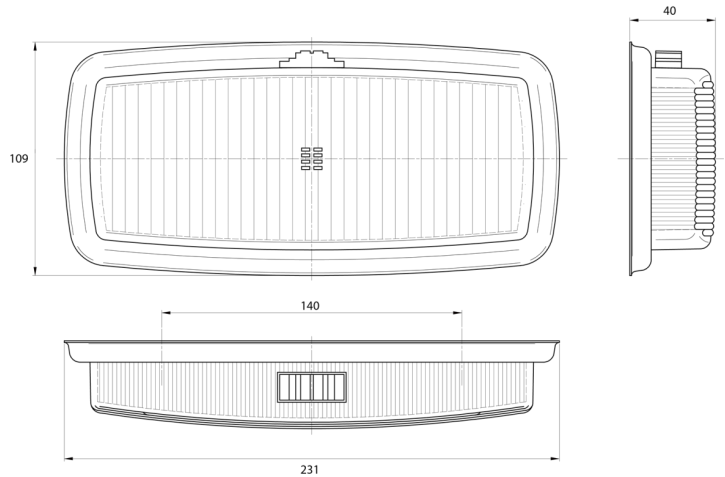

INTERIOR LIGHTS

3115.000000

Interior light | halogen | rectangular | alu

EAN: 5414184562202

Specifications

Color	White	Operating voltage	12V
Colour of lens	Clear	Packing	POS packaging
Connection	N/A	Switch	No
Height mm	40 mm	To be ordered by	1
Length mm	231 mm	Type	Rectangular
Light source	Halogen	Weight (kg)	0,300 Kg
Mounting	Surface mount	Width mm	109 mm