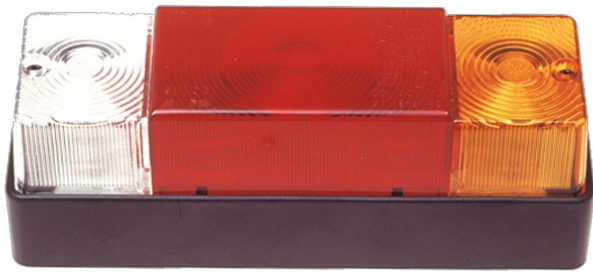

# LIGHTS FRONT AND REAR

3116.000000

Rear light | left+right | 12-24V

EAN: 5414184560598

## Specifications

Certification	ECE	Socket	P21W-BA15s/P21/5W-BAY 15d
Color	Amber/red/white	Supplied with	Mounting screws
Colour of lens	Amber/red/white	Thickness mm	70 mm
Connection	Grommet	To be ordered by	2
Height mm	65,5 mm	Type	Rear lights
Length mm	204 mm	Weight (kg)	0,380 Kg
Light source	Halogen	With Direction indicator	Yes
Mounting	Surface mount	With Reversing light	Yes
Mounting side	Rear - Left & right	With Tail-Stop	Yes
Operating voltage	12V - 24V		