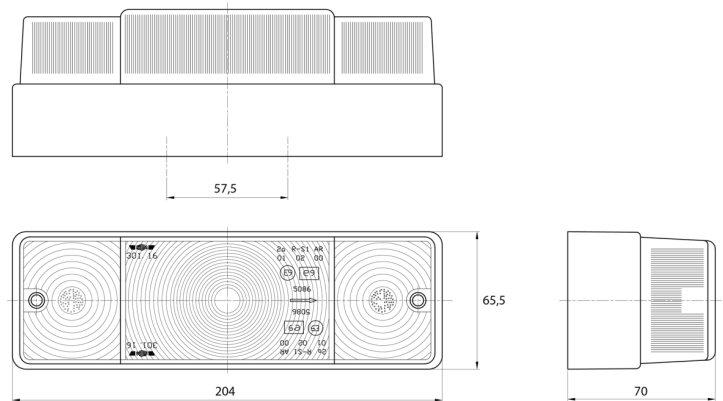

## Specifications

Certification	ECE	Socket	P21W-BA15s/P21/5W-BAY 15d
Color	Amber/red/white	Supplied with	Mounting screws
Colour of lens	Amber/red/white	Thickness mm	70 mm
Connection	Grommet	To be ordered by	2
Height mm	65,5 mm	Type	Rear lights
Length mm	204 mm	Weight (kg)	0,380 Kg
Light source	Halogen	With Direction indicator	Yes
Mounting	Surface mount	With Reversing light	Yes
Mounting side	Rear - Left & right	With Tail-Stop	Yes
Operating voltage	12V - 24V		