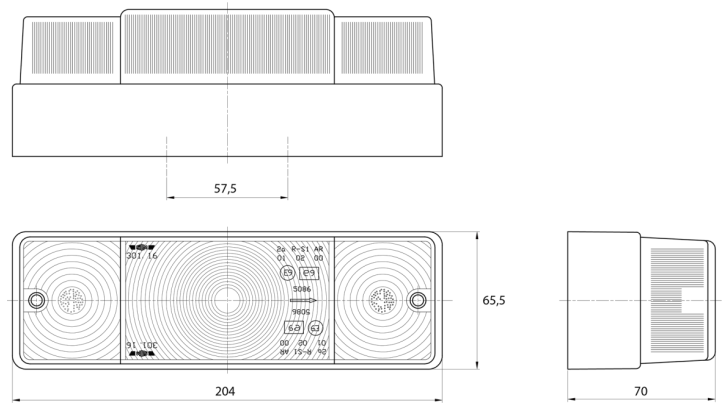

LIGHTS FRONT AND REAR

3116.000000

Rear light | left+right | 12-24V

EAN: 5414184560598

Specifications

| | | | |
|-------------------|---------------------|--------------------------|---------------------------|
| Certification | ECE | Socket | P21W-BA15s/P21/5W-BAY 15d |
| Color | Amber/red/white | Supplied with | Mounting screws |
| Colour of lens | Amber/red/white | Thickness mm | 70 mm |
| Connection | Grommet | To be ordered by | 2 |
| Height mm | 65,5 mm | Type | Rear lights |
| Length mm | 204 mm | Weight (kg) | 0,380 Kg |
| Light source | Halogen | With Direction indicator | Yes |
| Mounting | Surface mount | With Reversing light | Yes |
| Mounting side | Rear - Left & right | With Tail-Stop | Yes |
| Operating voltage | 12V - 24V | | |