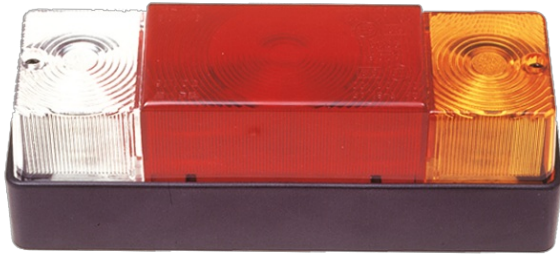

# LIGHTS FRONT AND REAR

3116.000000

Rear light | left+right | 12-24V

EAN: 5414184560598

## Specifications

Certification	ECE
Color	Amber/red/white
Colour of lens	Amber/red/white
Connection	Grommet
Height mm	65,5 mm
Length mm	204 mm
Light source	Halogen
Mounting	Surface mount
Mounting side	Rear - Left & right
Operating voltage	12V - 24V

Socket	P21W-BA15s/P21/5W-BAY 15d
Supplied with	Mounting screws
Thickness mm	70 mm
To be ordered by	2
Type	Rear lights
Weight (kg)	0,38 Kg
With Direction indicator	Yes
With Reversing light	Yes
With Tail-Stop	Yes