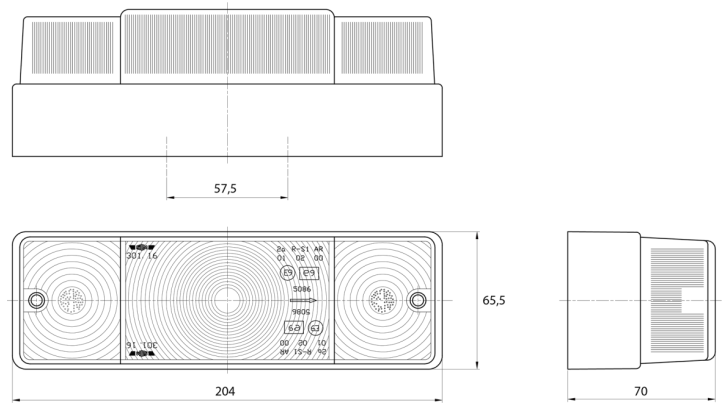

## Specifications

Certification	ECE	Socket	P21W-BA15s/P21/5W-BAY 15d
Color	Amber/red/white	Supplied with	Mounting screws
Colour of lens	Amber/red/white	Thickness mm	70 mm
Connection	Grommet	To be ordered by	2
Height mm	65,5 mm	Type	Rear lights
Length mm	204 mm	Weight (kg)	0,380 Kg
Light source	Halogen	With Direction indicator	Yes
Mounting	Surface mount	With Reversing light	Yes
Mounting side	Rear - Left & right	With Tail-Stop	Yes
Operating voltage	12V - 24V		