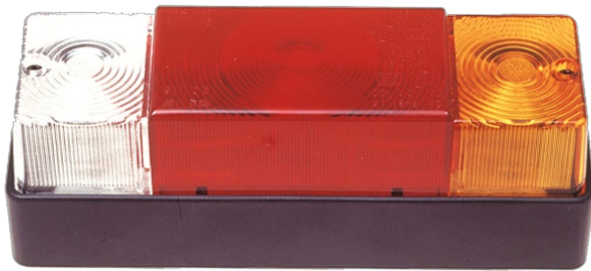

# LIGHTS FRONT AND REAR

3116.000000

Rear light | left+right | 12-24V

EAN: 5414184560598

## Specifications

Certification	ECE	Socket	P21W-BA15s/P21/5W-BAY 15d
Color	Amber/red/white	Supplied with	Mounting screws
Colour of lens	Amber/red/white	Thickness mm	70 mm
Connection	Grommet	To be ordered by	2
Height mm	65,5 mm	Type	Rear lights
Length mm	204 mm	Weight (kg)	0,380 Kg
Light source	Halogen	With Direction indicator	Yes
Mounting	Surface mount	With Reversing light	Yes
Mounting side	Rear - Left & right	With Tail-Stop	Yes
Operating voltage	12V - 24V		