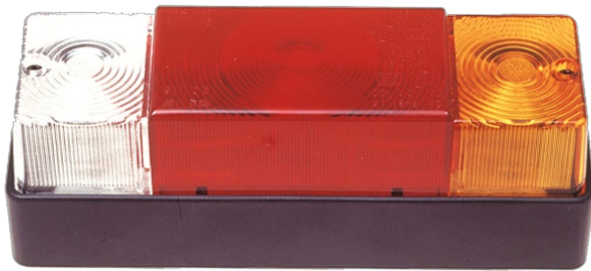

LIGHTS FRONT AND REAR

3116.000000

Rear light | left+right | 12-24V

EAN: 5414184560598

Specifications

| | | | |
|-------------------|---------------------|--------------------------|---------------------------|
| Certification | ECE | Socket | P21W-BA15s/P21/5W-BAY 15d |
| Color | Amber/red/white | Supplied with | Mounting screws |
| Colour of lens | Amber/red/white | Thickness mm | 70 mm |
| Connection | Grommet | To be ordered by | 2 |
| Height mm | 65,5 mm | Type | Rear lights |
| Length mm | 204 mm | Weight (kg) | 0,380 Kg |
| Light source | Halogen | With Direction indicator | Yes |
| Mounting | Surface mount | With Reversing light | Yes |
| Mounting side | Rear - Left & right | With Tail-Stop | Yes |
| Operating voltage | 12V - 24V | | |