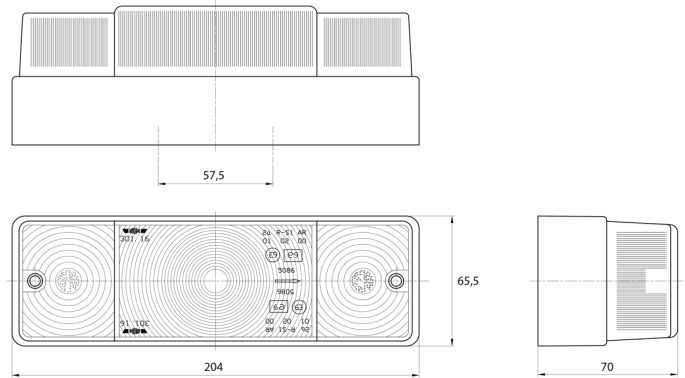

## Specifications

Certification	ECE
Color	Amber/red/white
Colour of lens	Amber/red/white
Connection	Grommet
Height mm	65,5 mm
Length mm	204 mm
Light source	Halogen
Mounting	Surface mount
Mounting side	Rear - Left & right
Operating voltage	12V - 24V

Socket	P21W-BA15s/P21/5W-BAY 15d
Supplied with	Mounting screws
Thickness mm	70 mm
To be ordered by	2
Type	Rear lights
Weight (kg)	0,38 Kg
With Direction indicator	Yes
With Reversing light	Yes
With Tail-Stop	Yes