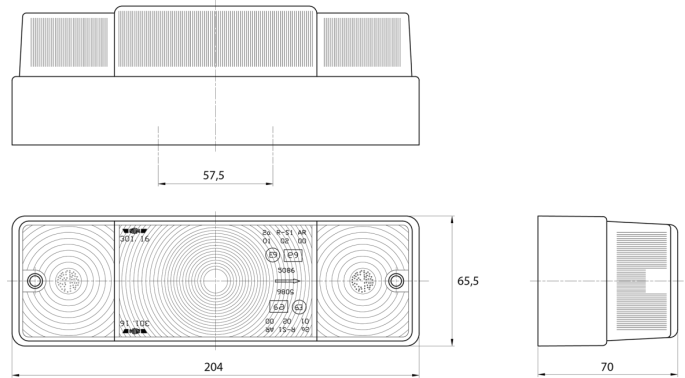

## Specifications

Certification	ECE
Color	Amber/red
Colour of lens	Amber/red
Connection	Grommet
Height mm	65,5 mm
Length mm	204 mm
Light source	Halogen
Mounting	Surface mount
Mounting side	Rear - Left & right
Operating voltage	12V - 24V

Socket	P21W-BA15s/P21/5W-BAY 15d
Supplied with	Mounting screws
Thickness mm	70 mm
To be ordered by	2
Type	Rear lights
Weight (kg)	0,3 Kg
With Direction indicator	Yes
With Rear fog light	Yes
With Tail-Stop	Yes