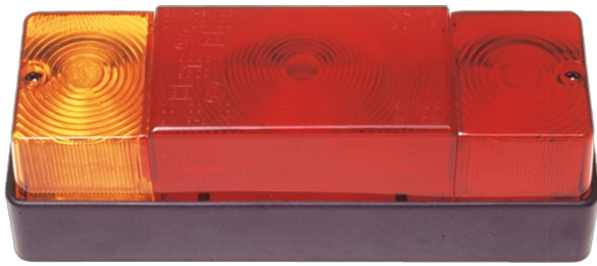

LIGHTS FRONT AND REAR

3116.0000100

Rear light | left+right | 12-24V

EAN: 5414184560604

Specifications

Certification	ECE	Socket	P21W-BA15s/P21/5W-BAY 15d
Color	Amber/red	Supplied with	Mounting screws
Colour of lens	Amber/red	Thickness mm	70 mm
Connection	Grommet	To be ordered by	2
Height mm	65,5 mm	Type	Rear lights
Length mm	204 mm	Weight (kg)	0,311 Kg
Light source	Halogen	With Direction indicator	Yes
Mounting	Surface mount	With Rear fog light	Yes
Mounting side	Rear - Left & right	With Tail-Stop	Yes
Operating voltage	12V - 24V		