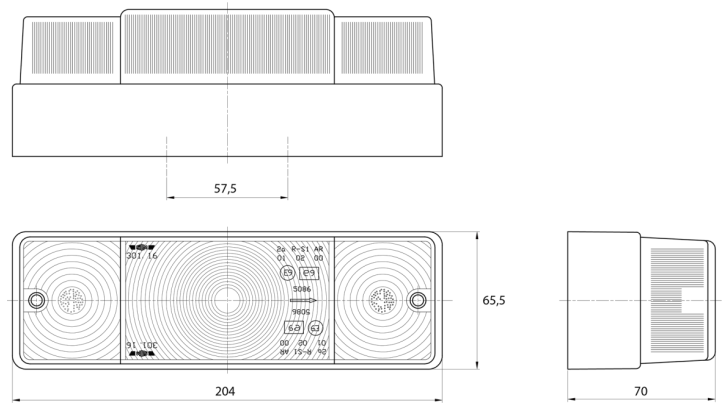

## Specifications

Certification	ECE	Socket	P21W-BA15s/P21/5W-BAY 15d
Color	Amber/red	Supplied with	Mounting screws
Colour of lens	Amber/red	Thickness mm	70 mm
Connection	Grommet	To be ordered by	2
Height mm	65,5 mm	Type	Rear lights
Length mm	204 mm	Weight (kg)	0,311 Kg
Light source	Halogen	With Direction indicator	Yes
Mounting	Surface mount	With Rear fog light	Yes
Mounting side	Rear - Left & right	With Tail-Stop	Yes
Operating voltage	12V - 24V		