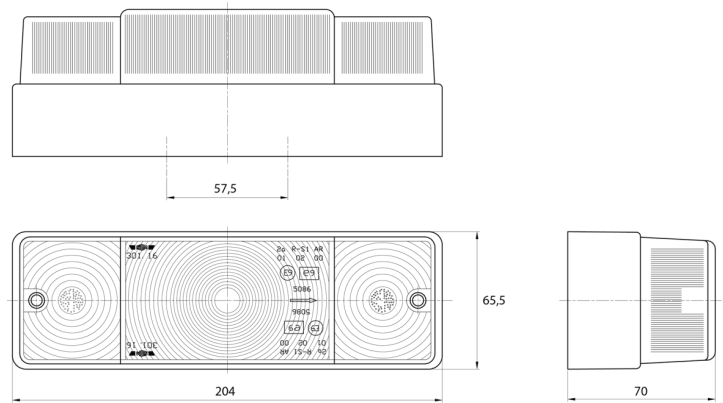

LIGHTS FRONT AND REAR

3116.0000100

Rear light | left+right | 12-24V

EAN: 5414184560604

Specifications

Certification	ECE	Socket	P21W-BA15s/P21/5W-BAY 15d
Color	Amber/red	Supplied with	Mounting screws
Colour of lens	Amber/red	Thickness mm	70 mm
Connection	Grommet	To be ordered by	2
Height mm	65,5 mm	Type	Rear lights
Length mm	204 mm	Weight (kg)	0,311 Kg
Light source	Halogen	With Direction indicator	Yes
Mounting	Surface mount	With Rear fog light	Yes
Mounting side	Rear - Left & right	With Tail-Stop	Yes
Operating voltage	12V - 24V		