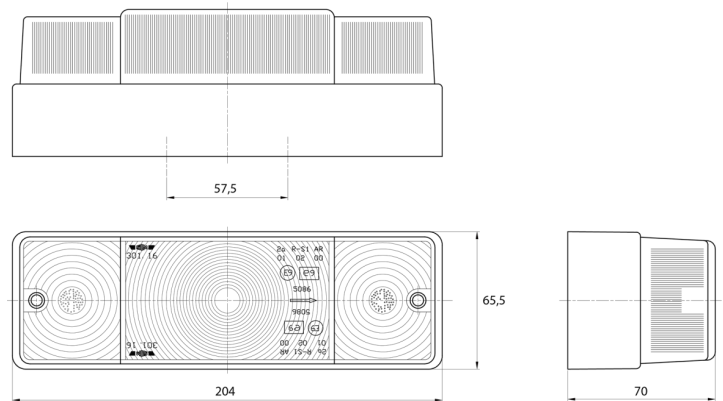

LIGHTS FRONT AND REAR

3116.0000100

Rear light | left+right | 12-24V

EAN: 5414184560604

Specifications

Certification	ECE	Socket	P21W-BA15s/P21/5W-BAY 15d
Color	Amber/red	Supplied with	Mounting screws
Colour of lens	Amber/red	Thickness mm	70 mm
Connection	Grommet	To be ordered by	2
Height mm	65,5 mm	Type	Rear lights
Length mm	204 mm	Weight (kg)	0,311 Kg
Light source	Halogen	With Direction indicator	Yes
Mounting	Surface mount	With Rear fog light	Yes
Mounting side	Rear - Left & right	With Tail-Stop	Yes
Operating voltage	12V - 24V		