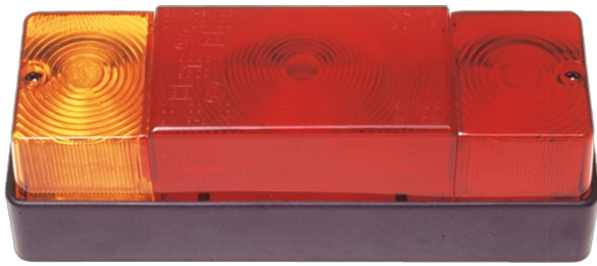

# LIGHTS FRONT AND REAR

3116.0000100

Rear light | left+right | 12-24V

EAN: 5414184560604

## Specifications

Certification	ECE	Socket	P21W-BA15s/P21/5W-BAY 15d
Color	Amber/red	Supplied with	Mounting screws
Colour of lens	Amber/red	Thickness mm	70 mm
Connection	Grommet	To be ordered by	2
Height mm	65,5 mm	Type	Rear lights
Length mm	204 mm	Weight (kg)	0,311 Kg
Light source	Halogen	With Direction indicator	Yes
Mounting	Surface mount	With Rear fog light	Yes
Mounting side	Rear - Left & right	With Tail-Stop	Yes
Operating voltage	12V - 24V		