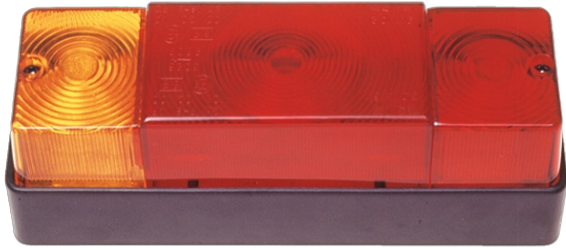

# LIGHTS FRONT AND REAR

3116.0000100

Rear light | left+right | 12-24V

EAN: 5414184560604

## Specifications

Certification	ECE
Color	Amber/red
Colour of lens	Amber/red
Connection	Grommet
Height mm	65,5 mm
Length mm	204 mm
Light source	Halogen
Mounting	Surface mount
Mounting side	Rear - Left & right
Operating voltage	12V - 24V

Socket	P21W-BA15s/P21/5W-BAY 15d
Supplied with	Mounting screws
Thickness mm	70 mm
To be ordered by	2
Type	Rear lights
Weight (kg)	0,3 Kg
With Direction indicator	Yes
With Rear fog light	Yes
With Tail-Stop	Yes