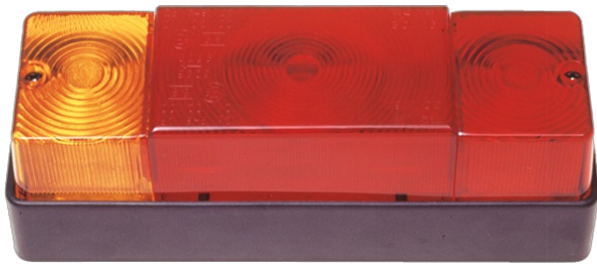

LIGHTS FRONT AND REAR

3116.0000100

Rear light | left+right | 12-24V

EAN: 5414184560604

Specifications

Certification	ECE	Socket	P21W-BA15s/P21/5W-BAY 15d
Color	Amber/red	Supplied with	Mounting screws
Colour of lens	Amber/red	Thickness mm	70 mm
Connection	Grommet	To be ordered by	2
Height mm	65,5 mm	Type	Rear lights
Length mm	204 mm	Weight (kg)	0,311 Kg
Light source	Halogen	With Direction indicator	Yes
Mounting	Surface mount	With Rear fog light	Yes
Mounting side	Rear - Left & right	With Tail-Stop	Yes
Operating voltage	12V - 24V		