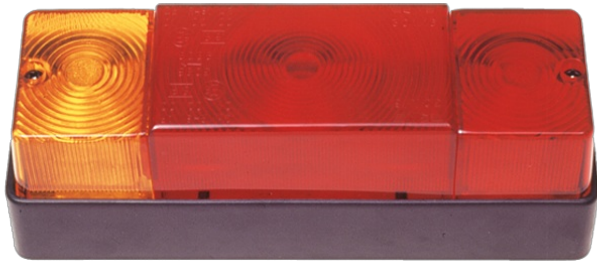

LIGHTS FRONT AND REAR

3116.0000100

Rear light | left+right | 12-24V

EAN: 5414184560604

Specifications

Certification	ECE	Socket	P21W-BA15s/P21/5W-BAY 15d
Color	Amber/red	Supplied with	Mounting screws
Colour of lens	Amber/red	Thickness mm	70 mm
Connection	Grommet	To be ordered by	2
Height mm	65,5 mm	Type	Rear lights
Length mm	204 mm	Weight (kg)	0,311 Kg
Light source	Halogen	With Direction indicator	Yes
Mounting	Surface mount	With Rear fog light	Yes
Mounting side	Rear - Left & right	With Tail-Stop	Yes
Operating voltage	12V - 24V		