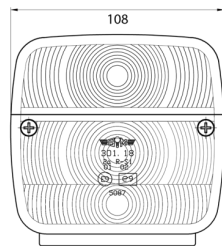

LIGHTS FRONT AND REAR

3118.0000100

Halogen rear light | left and right | license plate light | 3 lamps

EAN: 5414184004924

Specifications

Certification	ECE	Packing	POS packaging
Color	Amber/red	Socket	P21W-BA15s/C5W SC8.5
Colour of lens	Amber/red	Supplied with	Mounting screws
Connection	Grommet	Thickness mm	52 mm
Height mm	106.5 mm	To be ordered by	2
Length mm	108 mm	Type	Rear lights
Light source	Halogen	Weight (kg)	0,150 Kg
Mounting	Surface mount	With Direction indicator	Yes
Mounting side	Rear - Left & right	With License plate light - under	Yes
Operating voltage	12V - 24V	With Tail-Stop	Yes