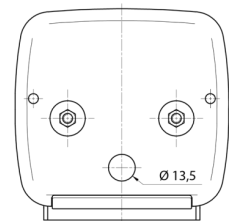

LIGHTS FRONT AND REAR

3118.0000100

Halogen rear light | left and right | license plate light | 3 lamps

EAN: 5414184004924

Specifications

Certification	ECE	Packing	POS packaging
Color	Amber/red	Socket	P21W-BA15s/C5W SC8.5
Colour of lens	Amber/red	Supplied with	Mounting screws
Connection	Grommet	Thickness mm	52 mm
Height mm	106.5 mm	To be ordered by	2
Length mm	108 mm	Type	Rear lights
Light source	Halogen	Weight (kg)	0,150 Kg
Mounting	Surface mount	With Direction indicator	Yes
Mounting side	Rear - Left & right	With License plate light - under	Yes
Operating voltage	12V - 24V	With Tail-Stop	Yes