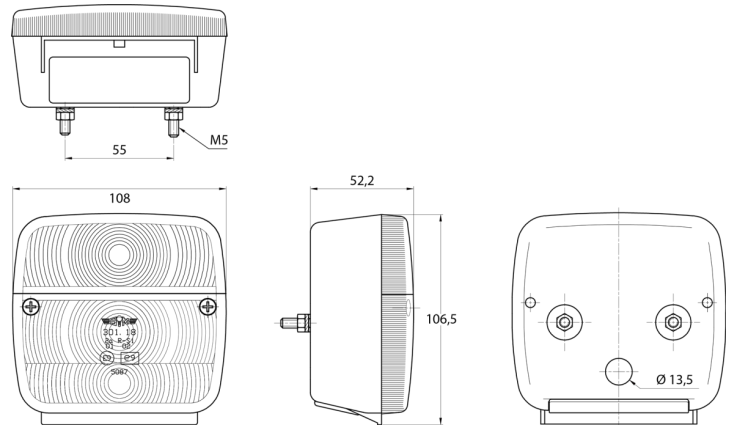

## Specifications

Certification	ECE	Packing	POS packaging
Color	Amber/red	Socket	P21W-BA15s/C5W SC8.5
Colour of lens	Amber/red	Supplied with	Mounting screws
Connection	Grommet	Thickness mm	52 mm
Height mm	106.5 mm	To be ordered by	2
Length mm	108 mm	Type	Rear lights
Light source	Halogen	Weight (kg)	0,150 Kg
Mounting	Surface mount	With Direction indicator	Yes
Mounting side	Rear - Left & right	With License plate light - under	Yes
Operating voltage	12V - 24V	With Tail-Stop	Yes