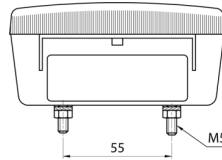

LIGHTS FRONT AND REAR

3118.0000100

Halogen rear light | left and right | license plate light | 3 lamps

EAN: 5414184004924

Specifications

Certification	ECE	Packing	POS packaging
Color	Amber/red	Socket	P21W-BA15s/C5W SC8.5
Colour of lens	Amber/red	Supplied with	Mounting screws
Connection	Grommet	Thickness mm	52 mm
Height mm	106.5 mm	To be ordered by	2
Length mm	108 mm	Type	Rear lights
Light source	Halogen	Weight (kg)	0,150 Kg
Mounting	Surface mount	With Direction indicator	Yes
Mounting side	Rear - Left & right	With License plate light - under	Yes
Operating voltage	12V - 24V	With Tail-Stop	Yes