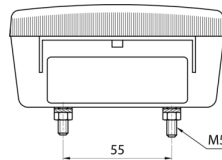

LIGHTS FRONT AND REAR

3118.0000100

Halogen rear light | left and right | license plate light | 3 lamps

EAN: 5414184004924

Specifications

Certification	ECE	Packing	POS packaging
Color	Amber/red	Socket	P21W-BA15s/C5W SC8.5
Colour of lens	Amber/red	Supplied with	Mounting screws
Connection	Grommet	Thickness mm	52 mm
Height mm	106.5 mm	To be ordered by	2
Length mm	108 mm	Type	Rear lights
Light source	Halogen	Weight (kg)	0,150 Kg
Mounting	Surface mount	With Direction indicator	Yes
Mounting side	Rear - Left & right	With License plate light - under	Yes
Operating voltage	12V - 24V	With Tail-Stop	Yes