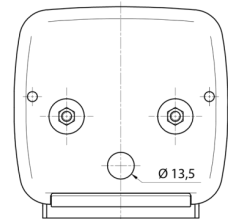

LIGHTS FRONT AND REAR

3118.0000100

Halogen rear light | left and right | license plate light | 3 lamps

EAN: 5414184004924

Specifications

Certification	ECE	Packing	POS packaging
Color	Amber/red	Socket	P21W-BA15s/C5W SC8.5
Colour of lens	Amber/red	Supplied with	Mounting screws
Connection	Grommet	Thickness mm	52 mm
Height mm	106.5 mm	To be ordered by	2
Length mm	108 mm	Type	Rear lights
Light source	Halogen	Weight (kg)	0,150 Kg
Mounting	Surface mount	With Direction indicator	Yes
Mounting side	Rear - Left & right	With License plate light - under	Yes
Operating voltage	12V - 24V	With Tail-Stop	Yes