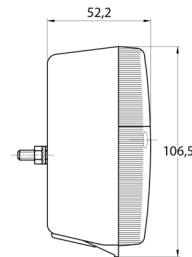

LIGHTS FRONT AND REAR

3118.0000100

Halogen rear light | left and right | license plate light | 3 lamps

EAN: 5414184004924

Specifications

Certification	ECE	Packing	POS packaging
Color	Amber/red	Socket	P21W-BA15s/C5W SC8.5
Colour of lens	Amber/red	Supplied with	Mounting screws
Connection	Grommet	Thickness mm	52 mm
Height mm	106.5 mm	To be ordered by	2
Length mm	108 mm	Type	Rear lights
Light source	Halogen	Weight (kg)	0,150 Kg
Mounting	Surface mount	With Direction indicator	Yes
Mounting side	Rear - Left & right	With License plate light - under	Yes
Operating voltage	12V - 24V	With Tail-Stop	Yes