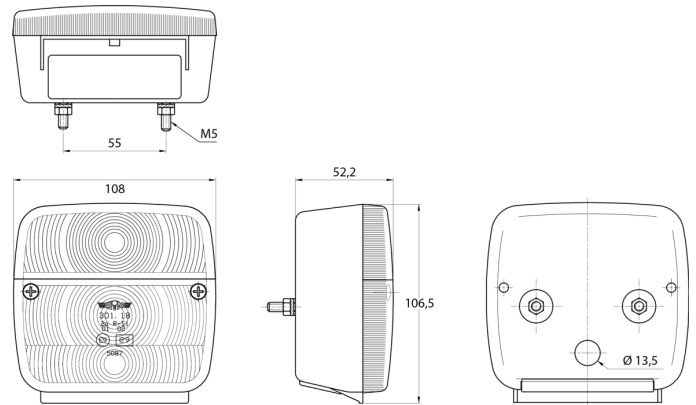

## Specifications

Certification	ECE
Color	Amber/red
Colour of lens	Amber/red
Connection	Grommet
Height mm	106.5 mm
Length mm	108 mm
Light source	Halogen
Mounting	Surface mount
Mounting side	Rear - Left & right
Operating voltage	12V - 24V

Packing	POS packaging
Socket	P21W-BA15s/C5W SC8.5
Supplied with	Mounting screws
Thickness mm	52 mm
To be ordered by	2
Type	Rear lights
Weight (kg)	0,15 Kg
With Direction indicator	Yes
With License plate light - under	Yes
With Tail-Stop	Yes