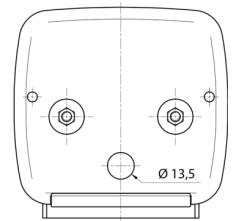

LIGHTS FRONT AND REAR

3118.0000150

Halogen rear light | left+right | 12-24V

EAN: 5414184562899

Specifications

Certification	ECE	Packing	POS packaging
Color	Amber/red	Socket	P21W-BA15s/C5W SC8.5
Colour of lens	Amber/red	Supplied with	Mounting screws
Connection	Grommet	Thickness mm	52 mm
Height mm	106.5 mm	To be ordered by	2
Length mm	108 mm	Type	Rear lights
Light source	Halogen	Weight (kg)	0,150 Kg
Mounting	Surface mount	With Direction indicator	Yes
Mounting side	Rear - Left & right	With Tail-Stop	Yes
Operating voltage	12V - 24V		