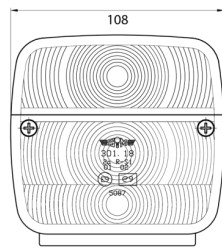

LIGHTS FRONT AND REAR

3118.0000150

Halogen rear light | left+right | 12-24V

EAN: 5414184562899

Specifications

Certification	ECE	Packing	POS packaging
Color	Amber/red	Socket	P21W-BA15s/C5W SC8.5
Colour of lens	Amber/red	Supplied with	Mounting screws
Connection	Grommet	Thickness mm	52 mm
Height mm	106.5 mm	To be ordered by	2
Length mm	108 mm	Type	Rear lights
Light source	Halogen	Weight (kg)	0,150 Kg
Mounting	Surface mount	With Direction indicator	Yes
Mounting side	Rear - Left & right	With Tail-Stop	Yes
Operating voltage	12V - 24V		