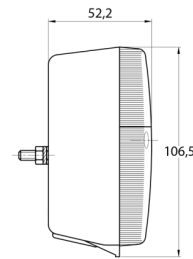

LIGHTS FRONT AND REAR

3118.0000150

Halogen rear light | left+right | 12-24V

EAN: 5414184562899

Specifications

Certification	ECE	Packing	POS packaging
Color	Amber/red	Socket	P21W-BA15s/C5W SC8.5
Colour of lens	Amber/red	Supplied with	Mounting screws
Connection	Grommet	Thickness mm	52 mm
Height mm	106.5 mm	To be ordered by	2
Length mm	108 mm	Type	Rear lights
Light source	Halogen	Weight (kg)	0,150 Kg
Mounting	Surface mount	With Direction indicator	Yes
Mounting side	Rear - Left & right	With Tail-Stop	Yes
Operating voltage	12V - 24V		