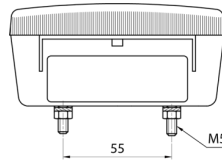

LIGHTS FRONT AND REAR

3118.0000150

Halogen rear light | left+right | 12-24V

EAN: 5414184562899

Specifications

Certification	ECE	Packing	POS packaging
Color	Amber/red	Socket	P21W-BA15s/C5W SC8.5
Colour of lens	Amber/red	Supplied with	Mounting screws
Connection	Grommet	Thickness mm	52 mm
Height mm	106.5 mm	To be ordered by	2
Length mm	108 mm	Type	Rear lights
Light source	Halogen	Weight (kg)	0,150 Kg
Mounting	Surface mount	With Direction indicator	Yes
Mounting side	Rear - Left & right	With Tail-Stop	Yes
Operating voltage	12V - 24V		