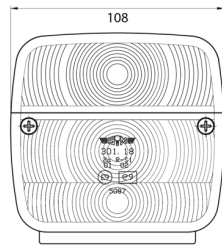

LIGHTS FRONT AND REAR

3118.0000150

Halogen rear light | left+right | 12-24V

EAN: 5414184562899

Specifications

Certification	ECE	Packing	POS packaging
Color	Amber/red	Socket	P21W-BA15s/C5W SC8.5
Colour of lens	Amber/red	Supplied with	Mounting screws
Connection	Grommet	Thickness mm	52 mm
Height mm	106.5 mm	To be ordered by	2
Length mm	108 mm	Type	Rear lights
Light source	Halogen	Weight (kg)	0,150 Kg
Mounting	Surface mount	With Direction indicator	Yes
Mounting side	Rear - Left & right	With Tail-Stop	Yes
Operating voltage	12V - 24V		