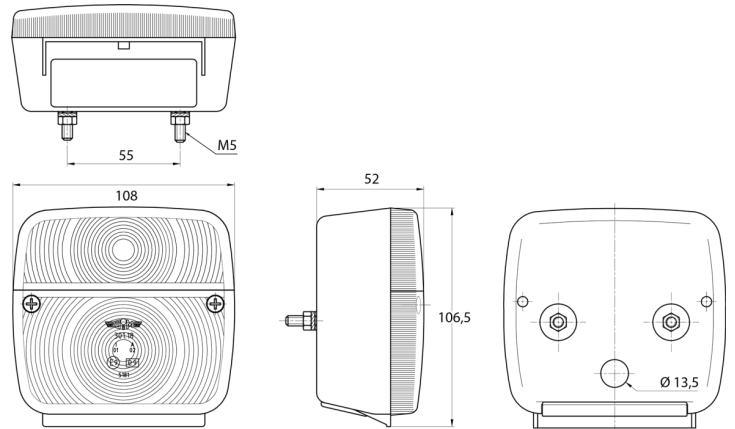

LIGHTS FRONT AND REAR

3118.1000100

Halogen rear light | left and right | license plate light | 2 lamps

EAN: 5414184562905

Specifications

Certification	ECE	Socket	P21W-BA15s/P21/5W BAY15d
Color	Amber/red	Supplied with	Mounting screws
Colour of lens	Amber/red	Thickness mm	52 mm
Connection	Grommet	To be ordered by	2
Height mm	106.5 mm	Type	Rear lights
Length mm	108 mm	Weight (kg)	0,150 Kg
Light source	Halogen	With Direction indicator	Yes
Mounting	Surface mount	With License plate light - under	Yes
Mounting side	Rear - Left & right	With Tail-Stop	Yes
Packing	POS packaging		